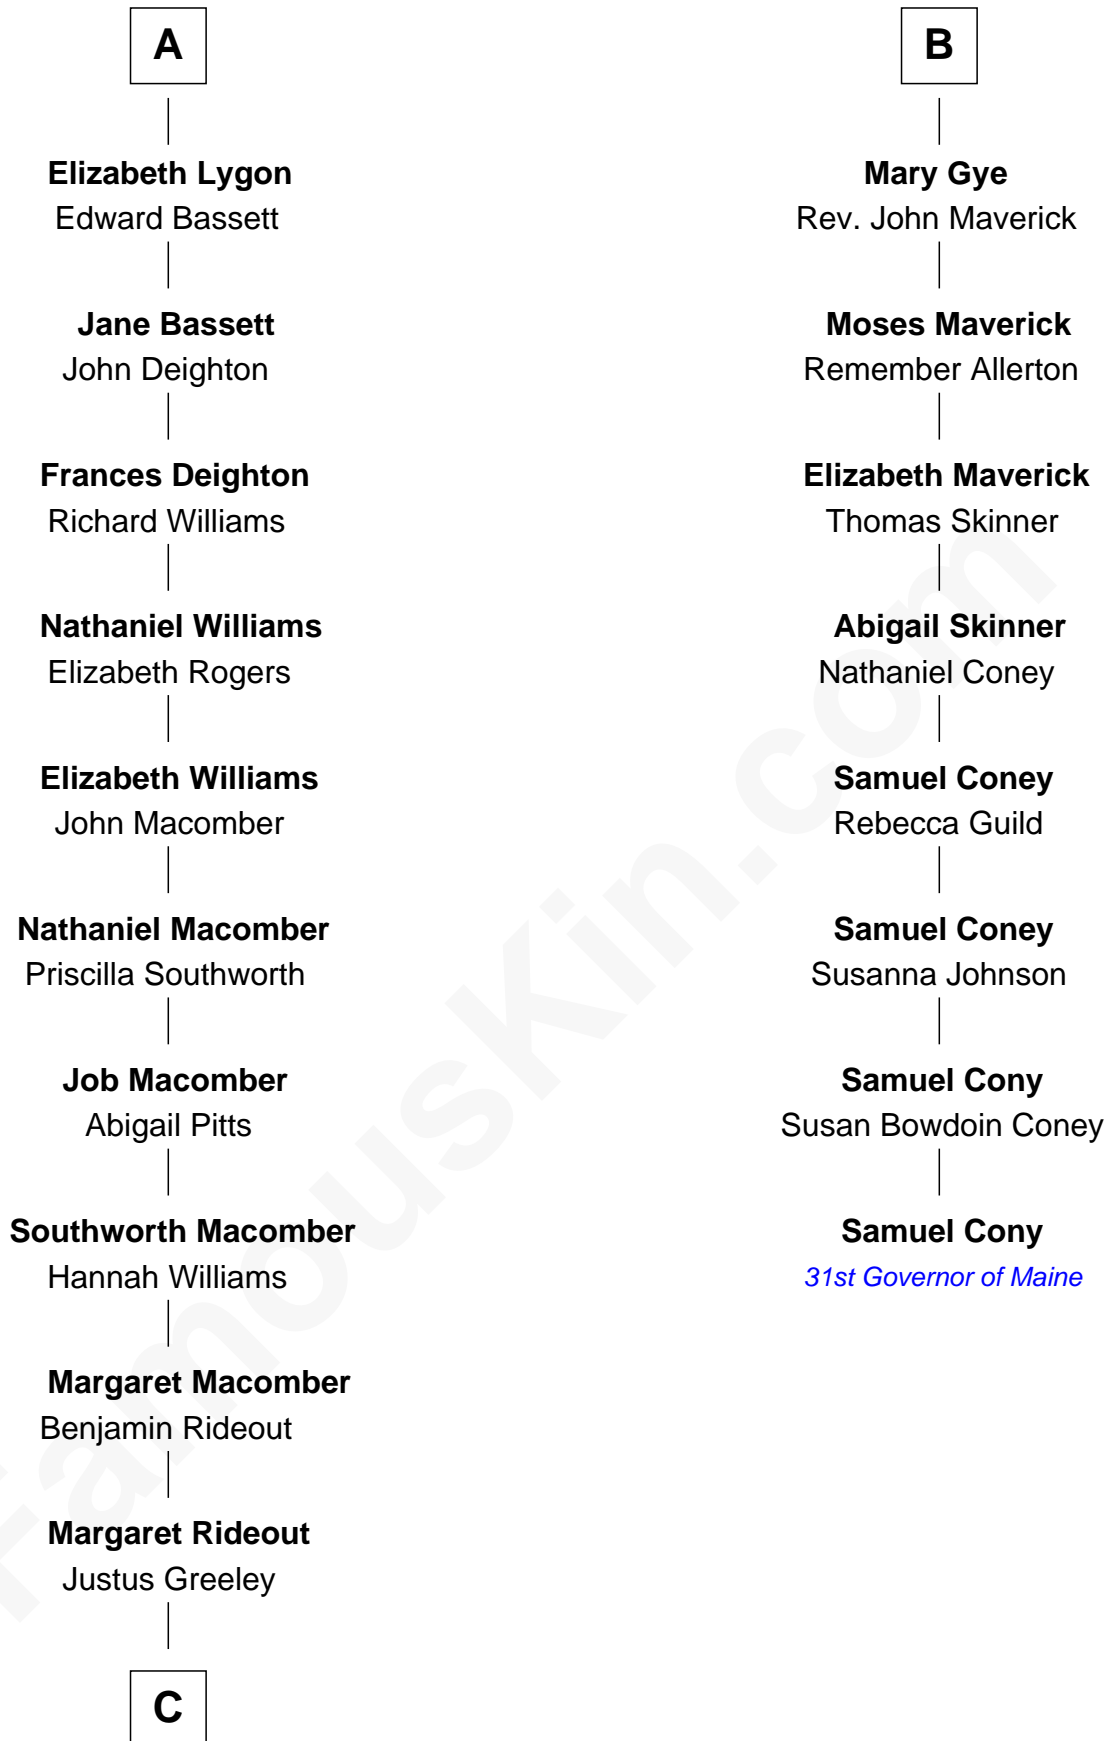

# FamousKin.com Relationship Chart of

**Margot Kidder**

*TV and Movie Actress*

14th cousin 6 times removed of

**Samuel Cony**

*31st Governor of Maine*

**C**

—  
**Margaret Q. Greeley**

Dr. David Powell

—  
**Margaret Powell**

Sidney Jesse Kidder

—  
**Kendall Kidder**

Jocelyn Mary Wilson

—  
**Margot Kidder**

*TV and Movie Actress*

FamousKin.com