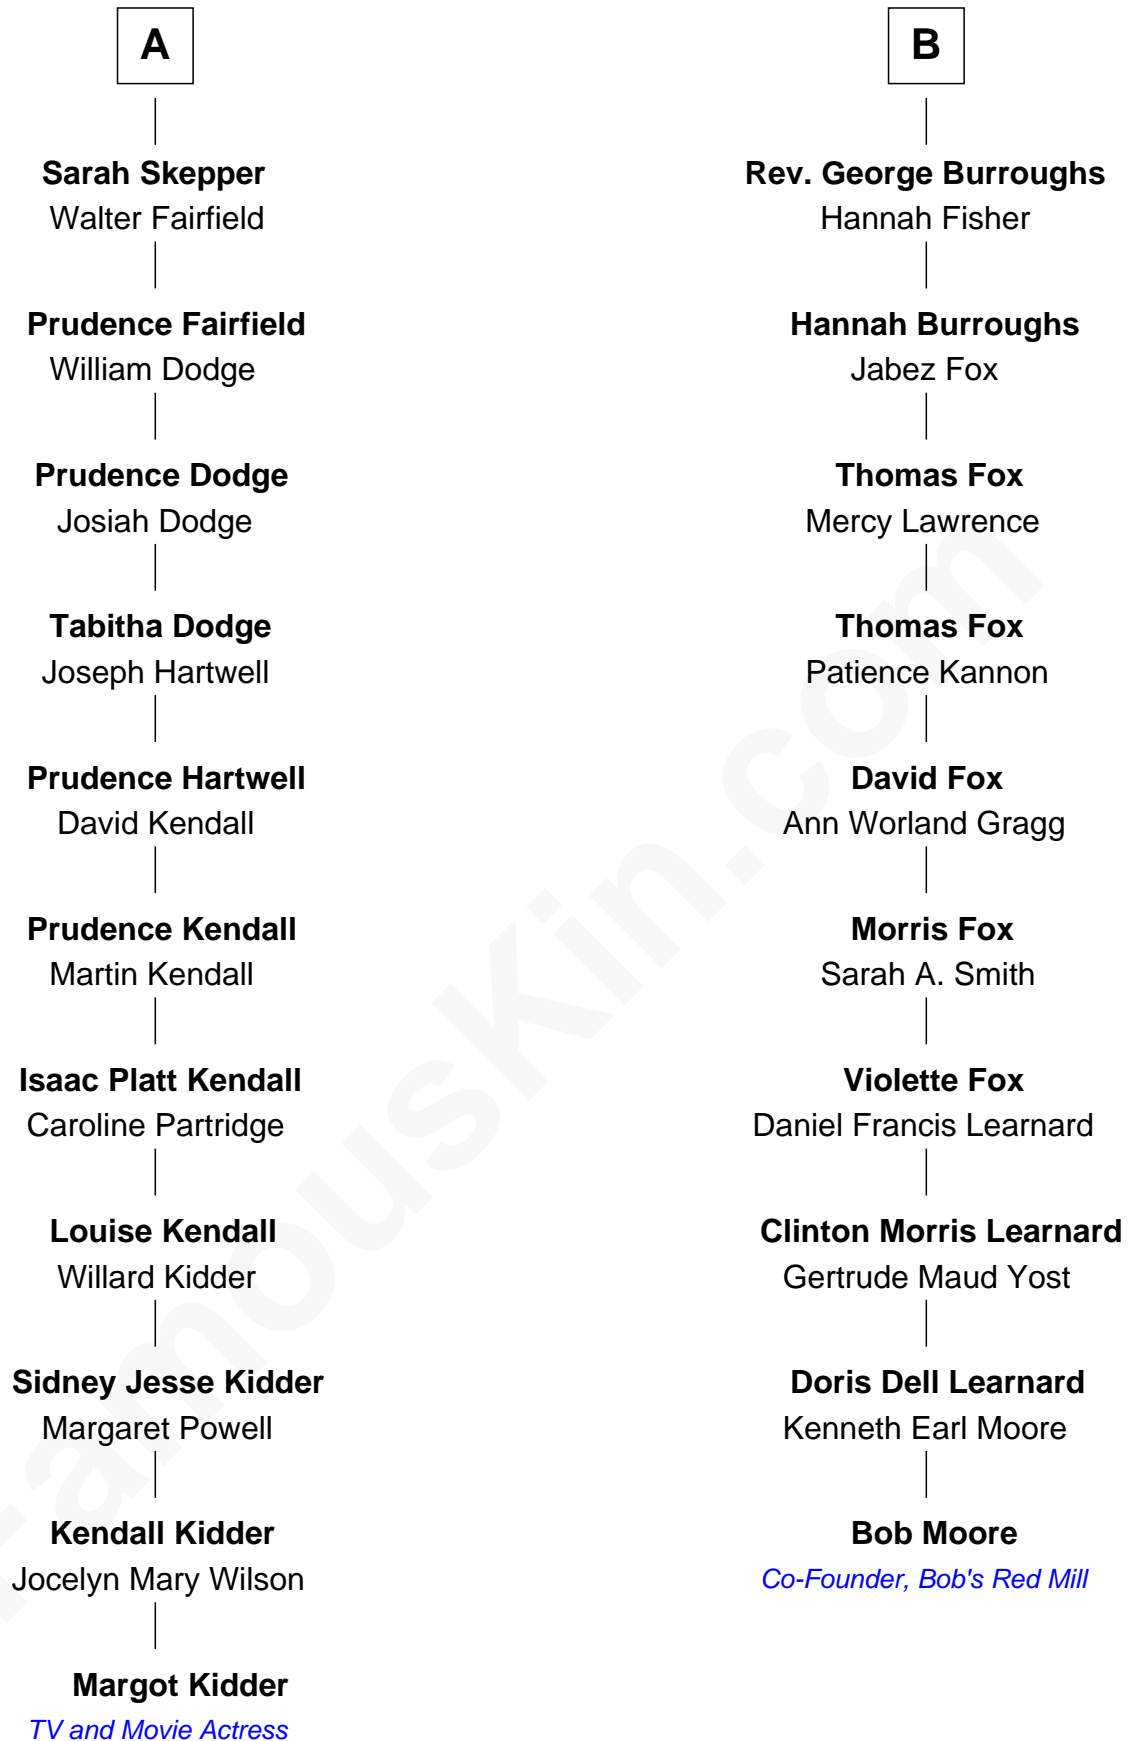

FamousKin.com Relationship Chart of

Margot Kidder

TV and Movie Actress

16th cousin 1 time removed of

Bob Moore

Co-Founder, Bob's Red Mill

Sir Roger Wentworth

Margery Despencer

Sir Philip Wentworth

Mary Clifford

Elizabeth Wentworth

Sir Martin de la See

Joan de la See

Sir Piers Hildyard

Isabel Hildyard

Ralph Legard

Joan Ledgard

Richard Skepper

Edward Skepper

Mary Robinson

Rev. William Skepper

Sarah Fisher

A

Henry Wentworth

Thomas Burrough

Rev. George Burrough

Frances Sparrow

Nathaniel Burrough

Rebecca Stiles

B

Bob Moore photo by [Oregon State University](#) (CC BY-SA 2.0)