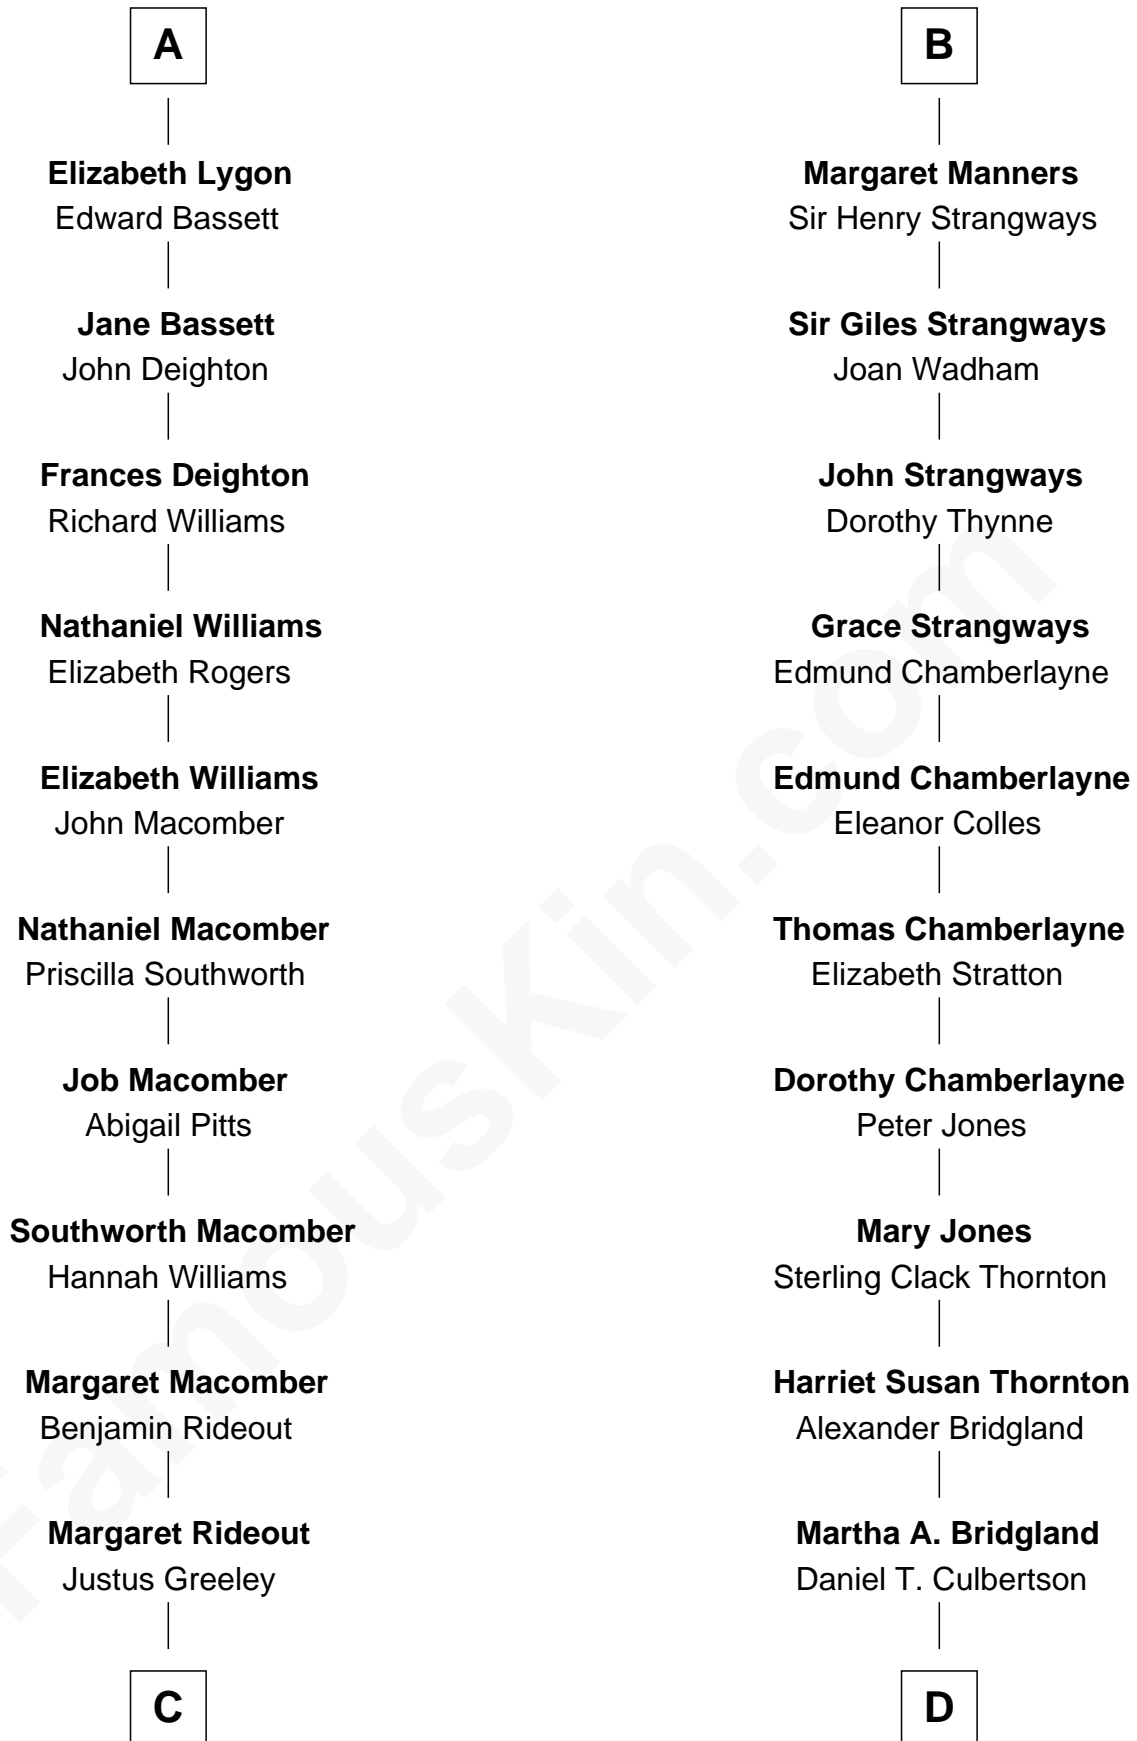

FamousKin.com Relationship Chart of

Margot Kidder

TV and Movie Actress

19th cousin 1 time removed of

Steve McQueen

Movie Actor

Elizabeth de Badlesmere

with husband
Sir William de Bohun

with husband
Sir Edmund Mortimer

Elizabeth de Bohun
Sir Richard Fitzalan

Sir Roger de Mortimer
Philippa de Montagu

Elizabeth Fitzalan
Sir Thomas Mowbray

Edmund Mortimer
Philippa Plantagenet

Isabel Mowbray
Sir James Berkeley

Roger Mortimer
Eleanor Holand

Maurice Berkeley
Isabel Mead

Anne de Mortimer
Richard of York

Anne Berkeley
Sir William Dennis

Sir Richard Plantagenet
Cecily Neville

Isabel Dennis
Sir John Berkeley

Anne of York
Sir Thomas St. Leger

Elizabeth Berkeley
Henry Lygon

Anne St. Leger
Sir George Manners

A

B

C

Margaret Q. Greeley

Dr. David Powell

Margaret Powell