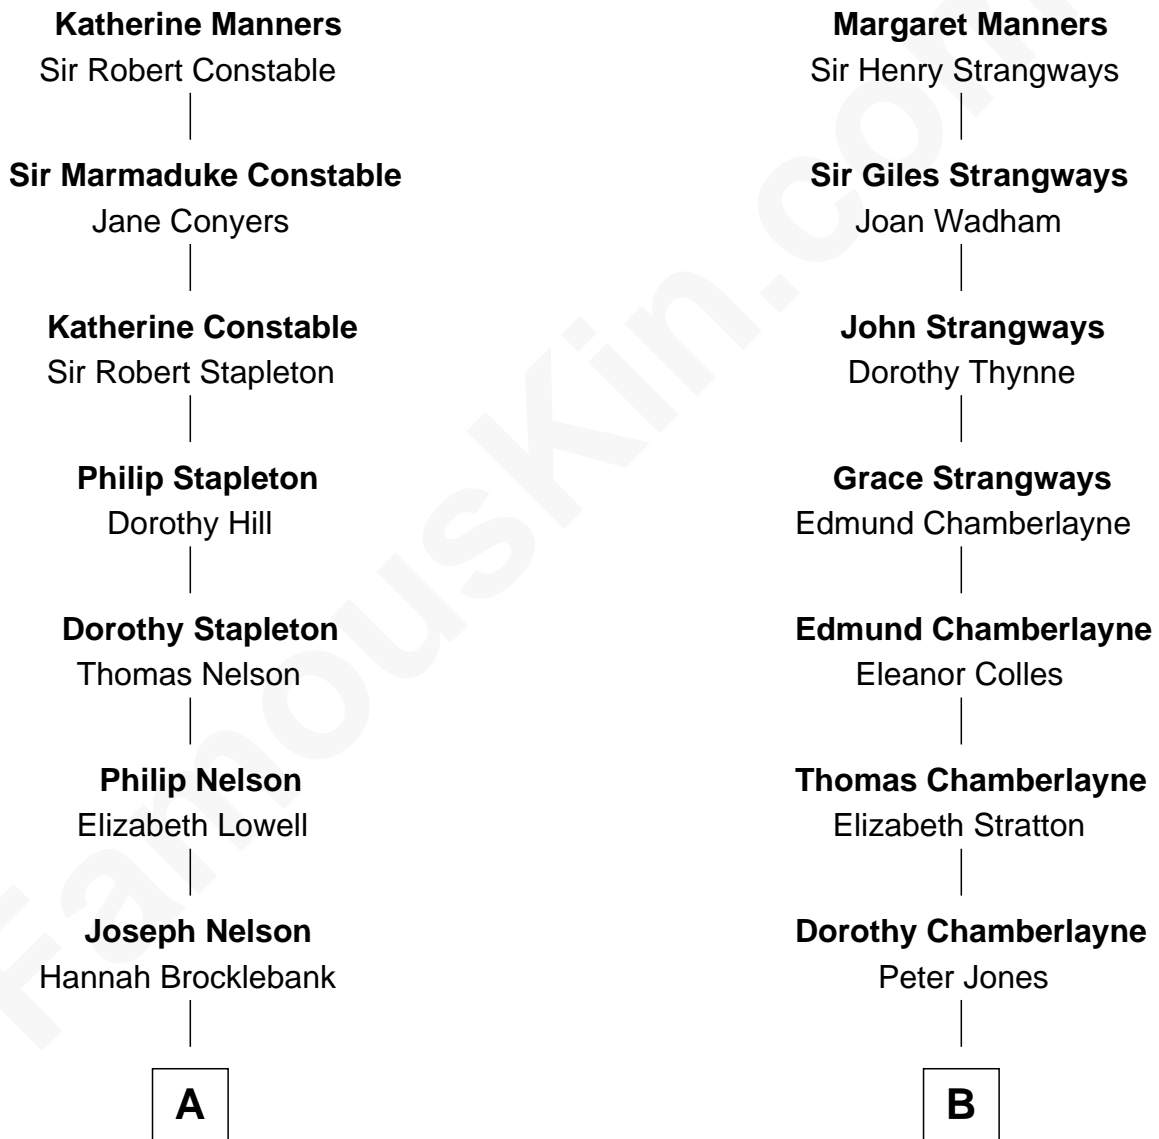

# FamousKin.com Relationship Chart of

**Margot Kidder**

*TV and Movie Actress*

12th cousin 3 times removed of

**Steve McQueen**

*Movie Actor*

**Sir George Manners**

Anne St. Leger

**A**

**David Nelson**

Mary Atwood

**John Nelson**

Abigail Philbrick

**Hannah Nelson**

Stephen Greeley

**John Greeley**

Lavinia Brown

**Justus Greeley**

Margaret Rideout

**Margaret Q. Greeley**

Dr. David Powell

**Margaret Powell**

Sidney Jesse Kidder

**Kendall Kidder**

Jocelyn Mary Wilson

**Margot Kidder**

*TV and Movie Actress*

**B**

**Mary Jones**

Sterling Clack Thornton

**Harriet Susan Thornton**

Alexander Bridgland