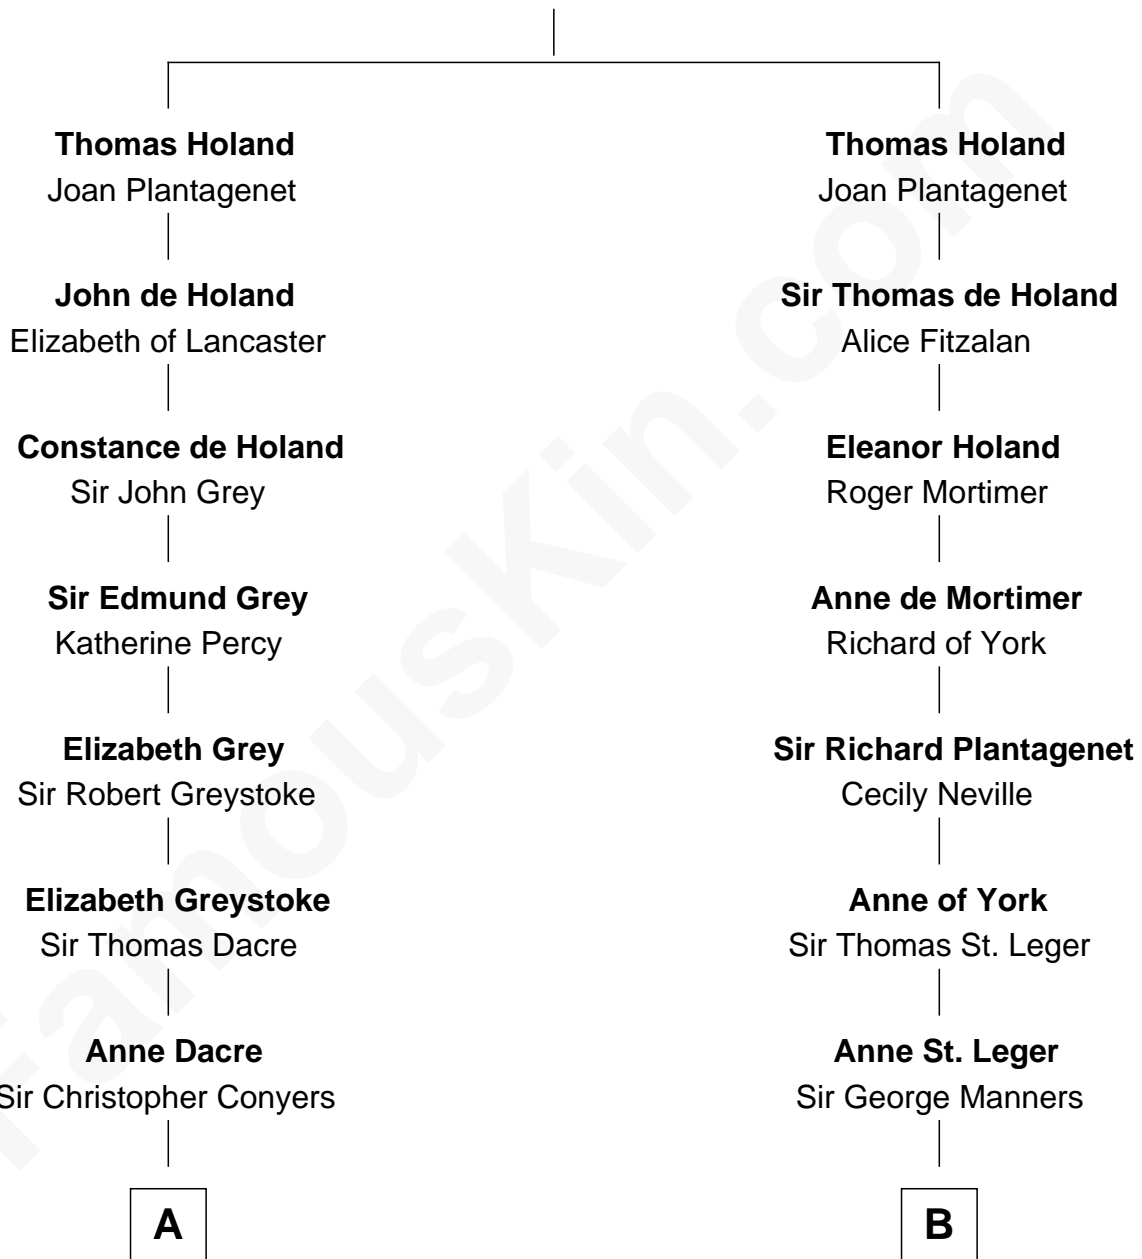

# FamousKin.com Relationship Chart of

**Margot Kidder**

*TV and Movie Actress*

19th cousin 2 times removed of

**Steve McQueen**

*Movie Actor*

**Sir Robert de Holland**

Maude la Zouche

**C**

**Justus Greeley**  
Margaret Rideout

**Margaret Q. Greeley**  
Dr. David Powell

**Margaret Powell**  
Sidney Jesse Kidder

**Kendall Kidder**  
Jocelyn Mary Wilson

**Margot Kidder**  
*TV and Movie Actress*

**D**

**Caroline Myrtle Culbertson**  
Lewis D. McQueen

**William Terence McQueen**  
Julian Crawford

**Steve McQueen**  
*Movie Actor*