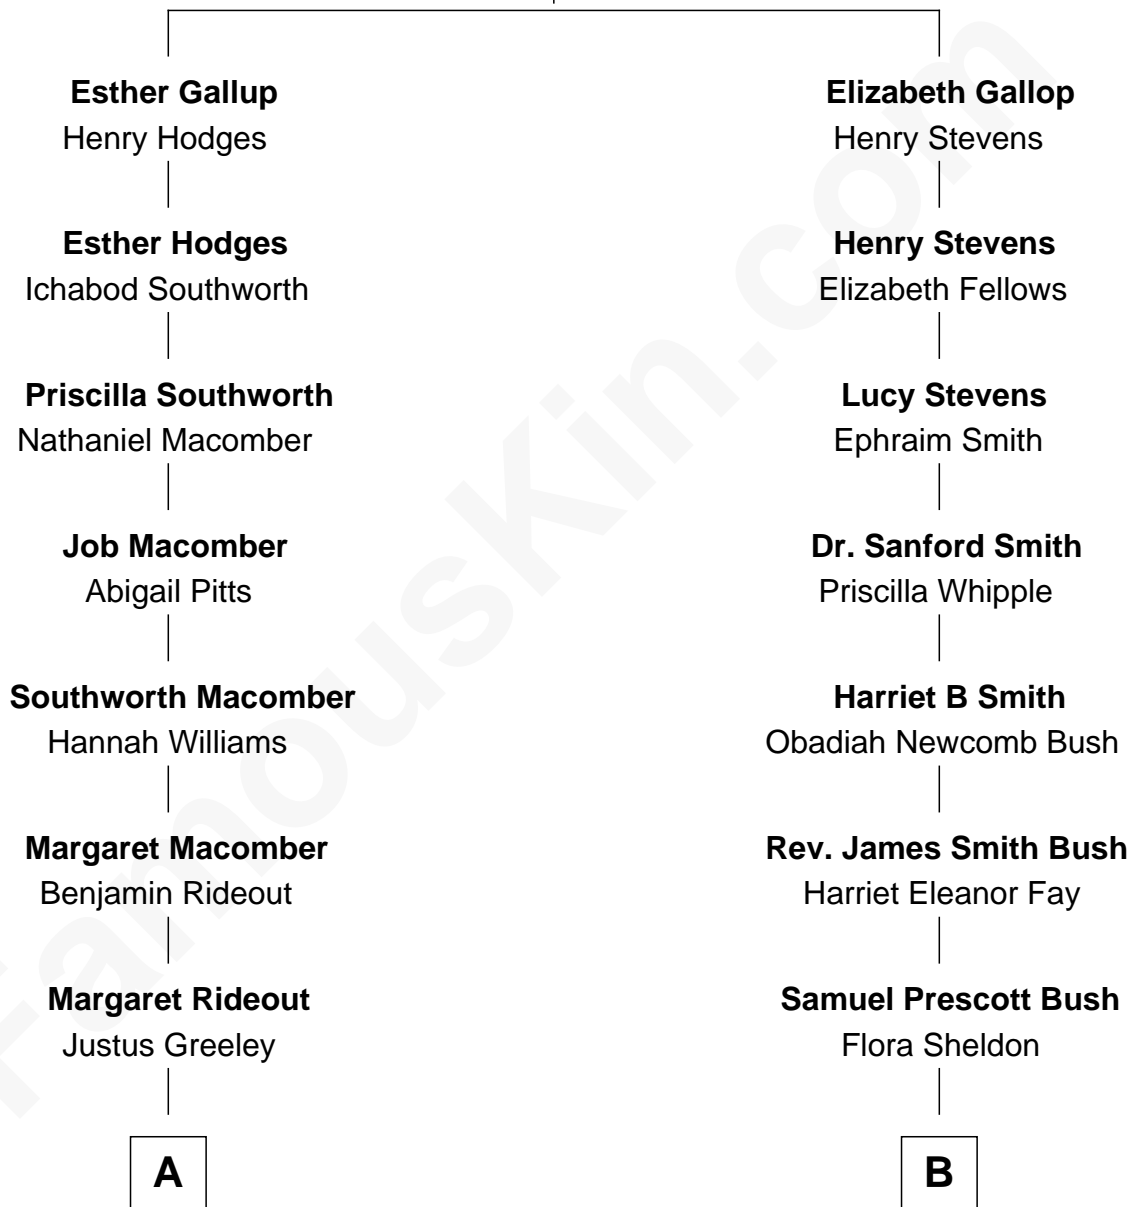

FamousKin.com Relationship Chart of

Margot Kidder

TV and Movie Actress

8th cousin 2 times removed of

George H. W. Bush

41st U.S. President

John Gallop

Hannah Lake

FamousKin.com