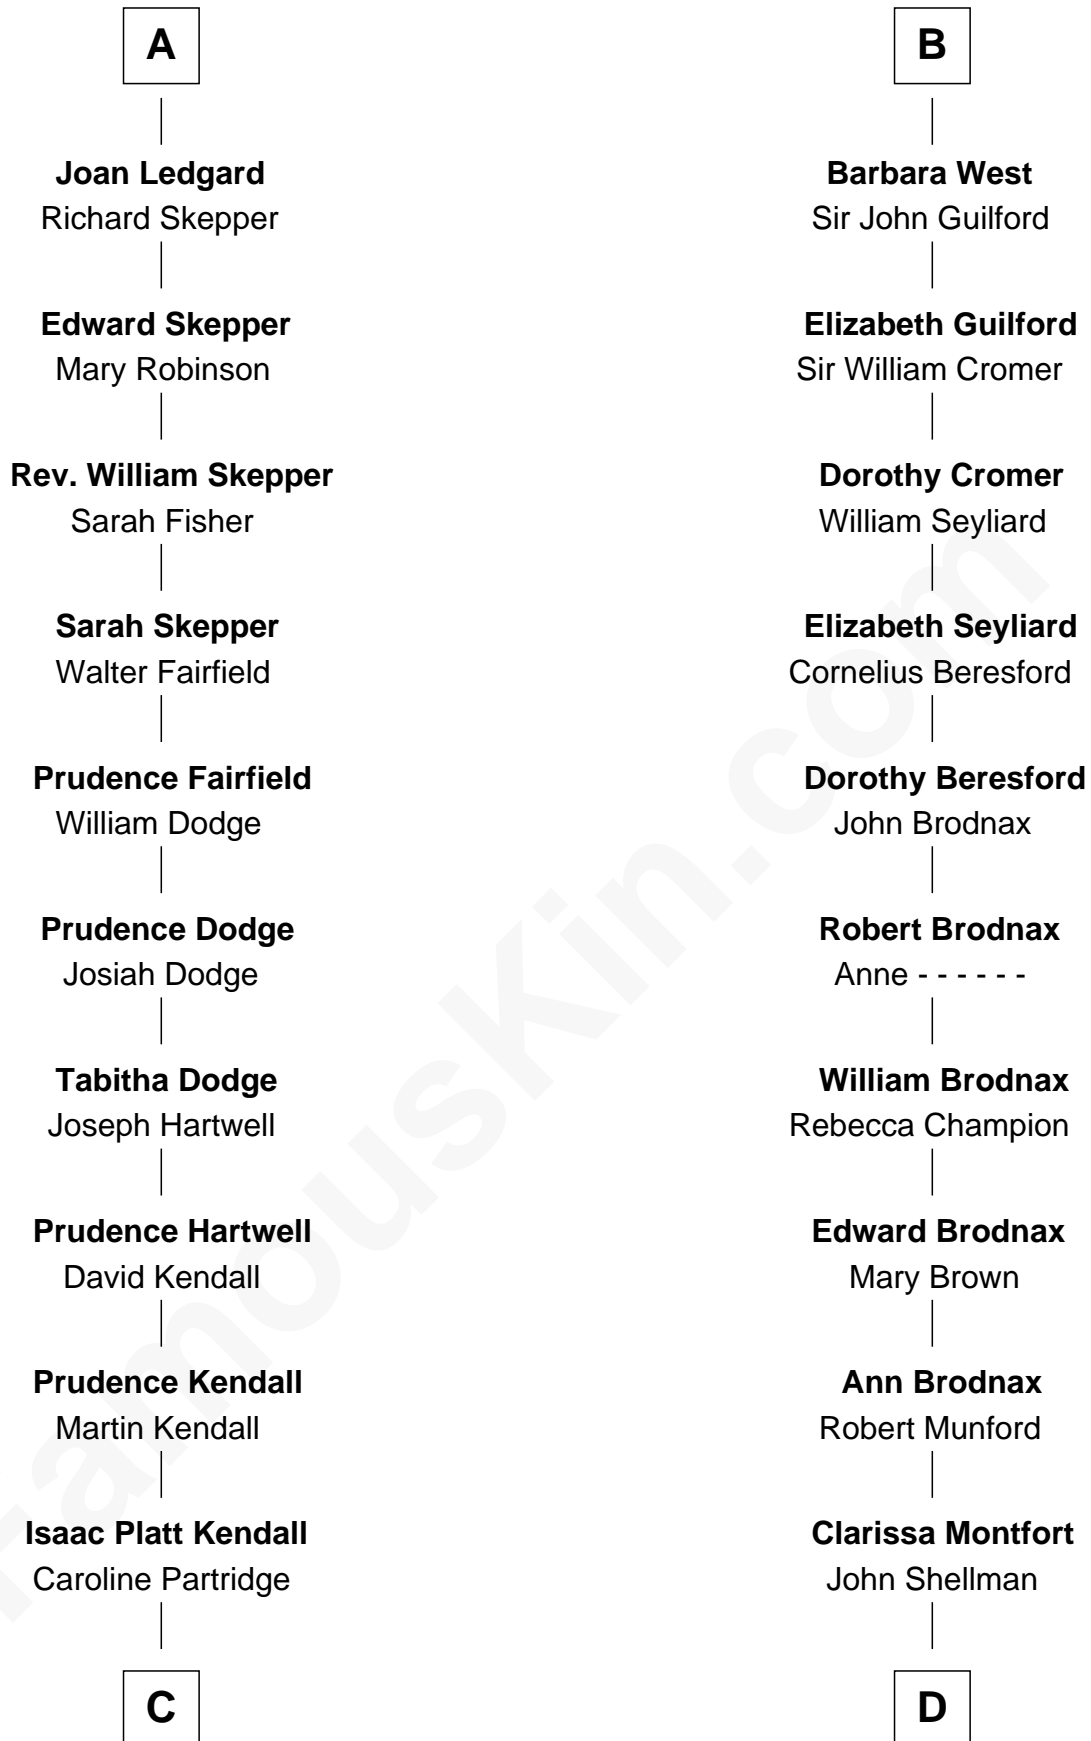

# FamousKin.com Relationship Chart of

**Margot Kidder**

*TV and Movie Actress*

20th cousin 1 time removed of

**George H. W. Bush**

*41st U.S. President*

**C**

**Louise Kendall**

Willard Kidder

**Sidney Jesse Kidder**

Margaret Powell

**Kendall Kidder**

Jocelyn Mary Wilson

**Margot Kidder**

*TV and Movie Actress*

**D**

**Susan Montfort Shellman**

Samuel Howard Fay

**Harriet Eleanor Fay**

Rev. James Smith Bush

**Samuel Prescott Bush**

Flora Sheldon

**Prescott Sheldon Bush**

Dorothy Wear Walker