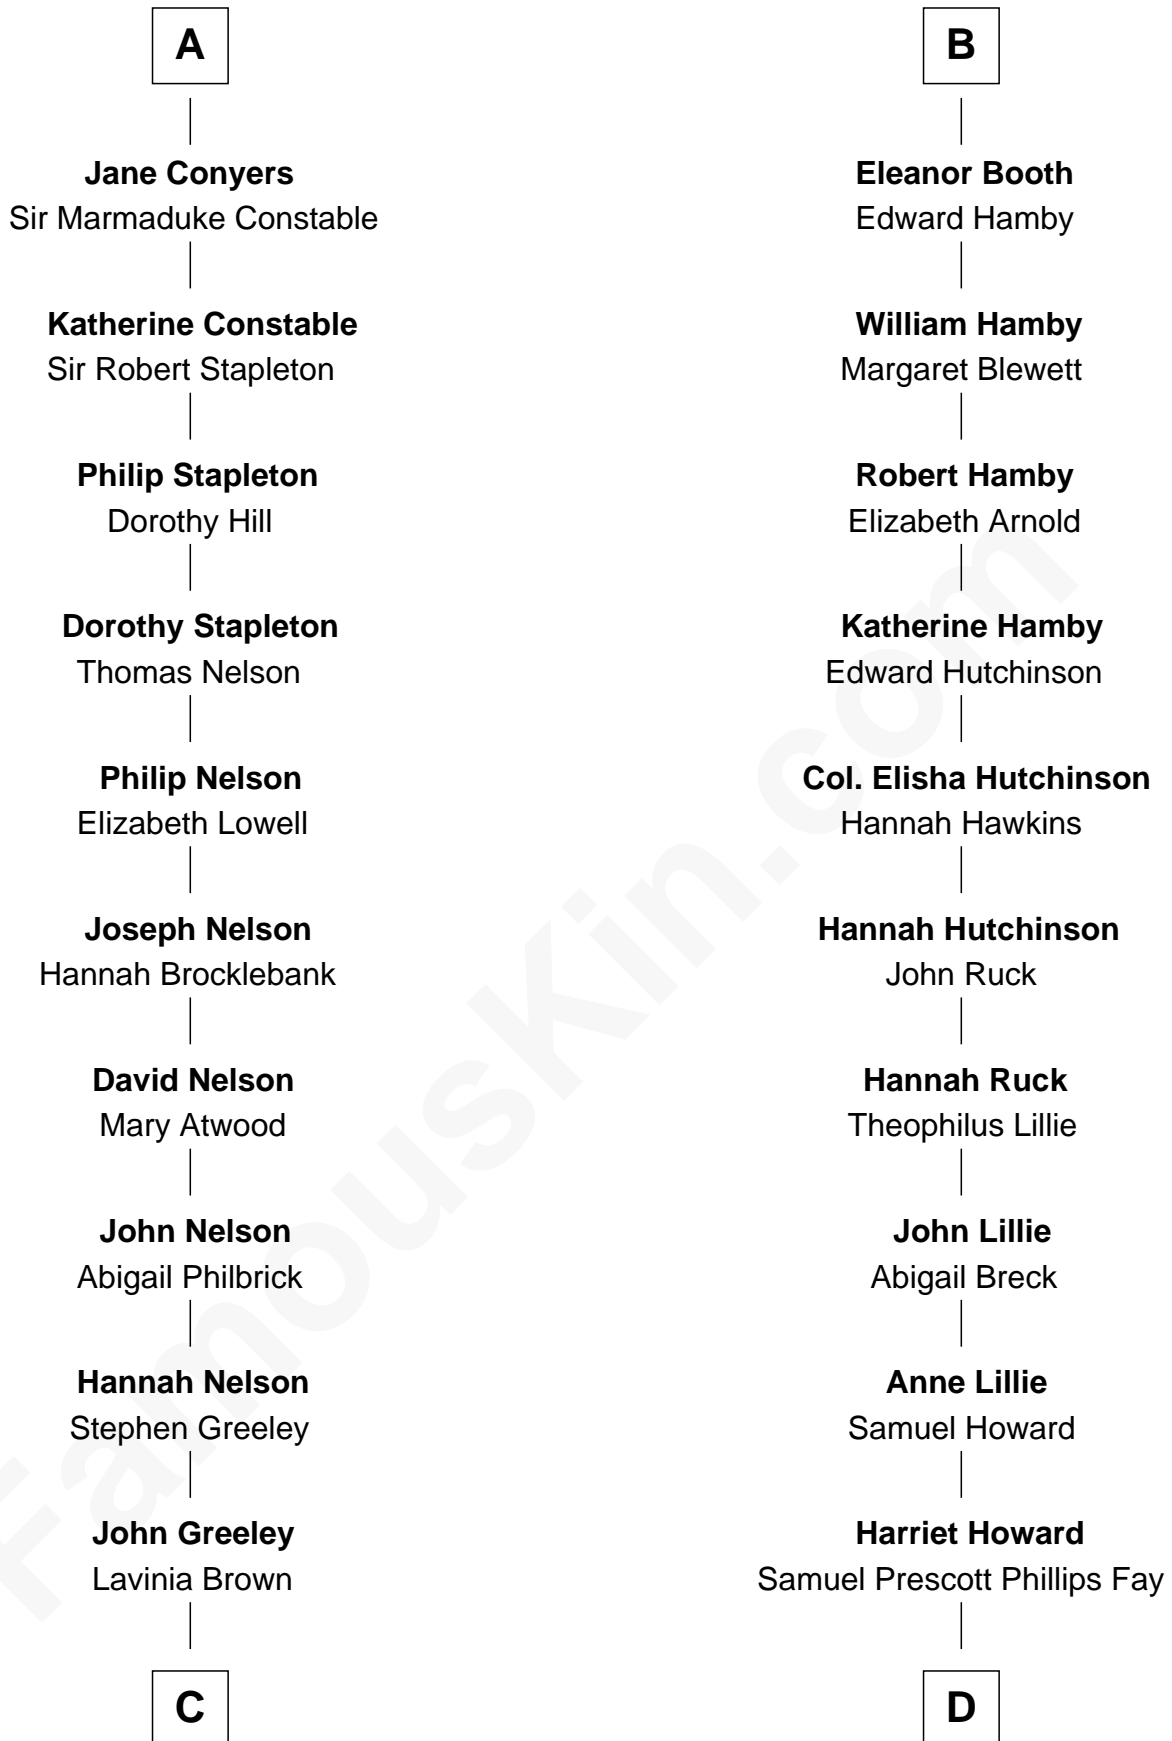

FamousKin.com Relationship Chart of

Margot Kidder

TV and Movie Actress

21st cousin of

George H. W. Bush

41st U.S. President

Sir William de Ros
Margery de Badlesmere

Thomas de Ros
Beatrice de Stafford

A

Maud de Roos
John de Welles

Margery de Welles
Stephen le Scrope

Maude le Scrope
Sir Baldwin Freville

Margaret Freville
Sir Hugh Willoughby

Margery Willoughby
Sir Godfrey Hilton

Elizabeth Hilton
Richard Thimbleby

Anne Thimbleby
John Booth

B

C

Justus Greeley
Margaret Rideout

Margaret Q. Greeley
Dr. David Powell

Margaret Powell
Sidney Jesse Kidder

Kendall Kidder
Jocelyn Mary Wilson

Margot Kidder
TV and Movie Actress

D

Samuel Howard Fay
Susan Montfort Shellman

Harriet Eleanor Fay
Rev. James Smith Bush

Samuel Prescott Bush
Flora Sheldon

Prescott Sheldon Bush
Dorothy Wear Walker

George H. W. Bush
41st U.S. President