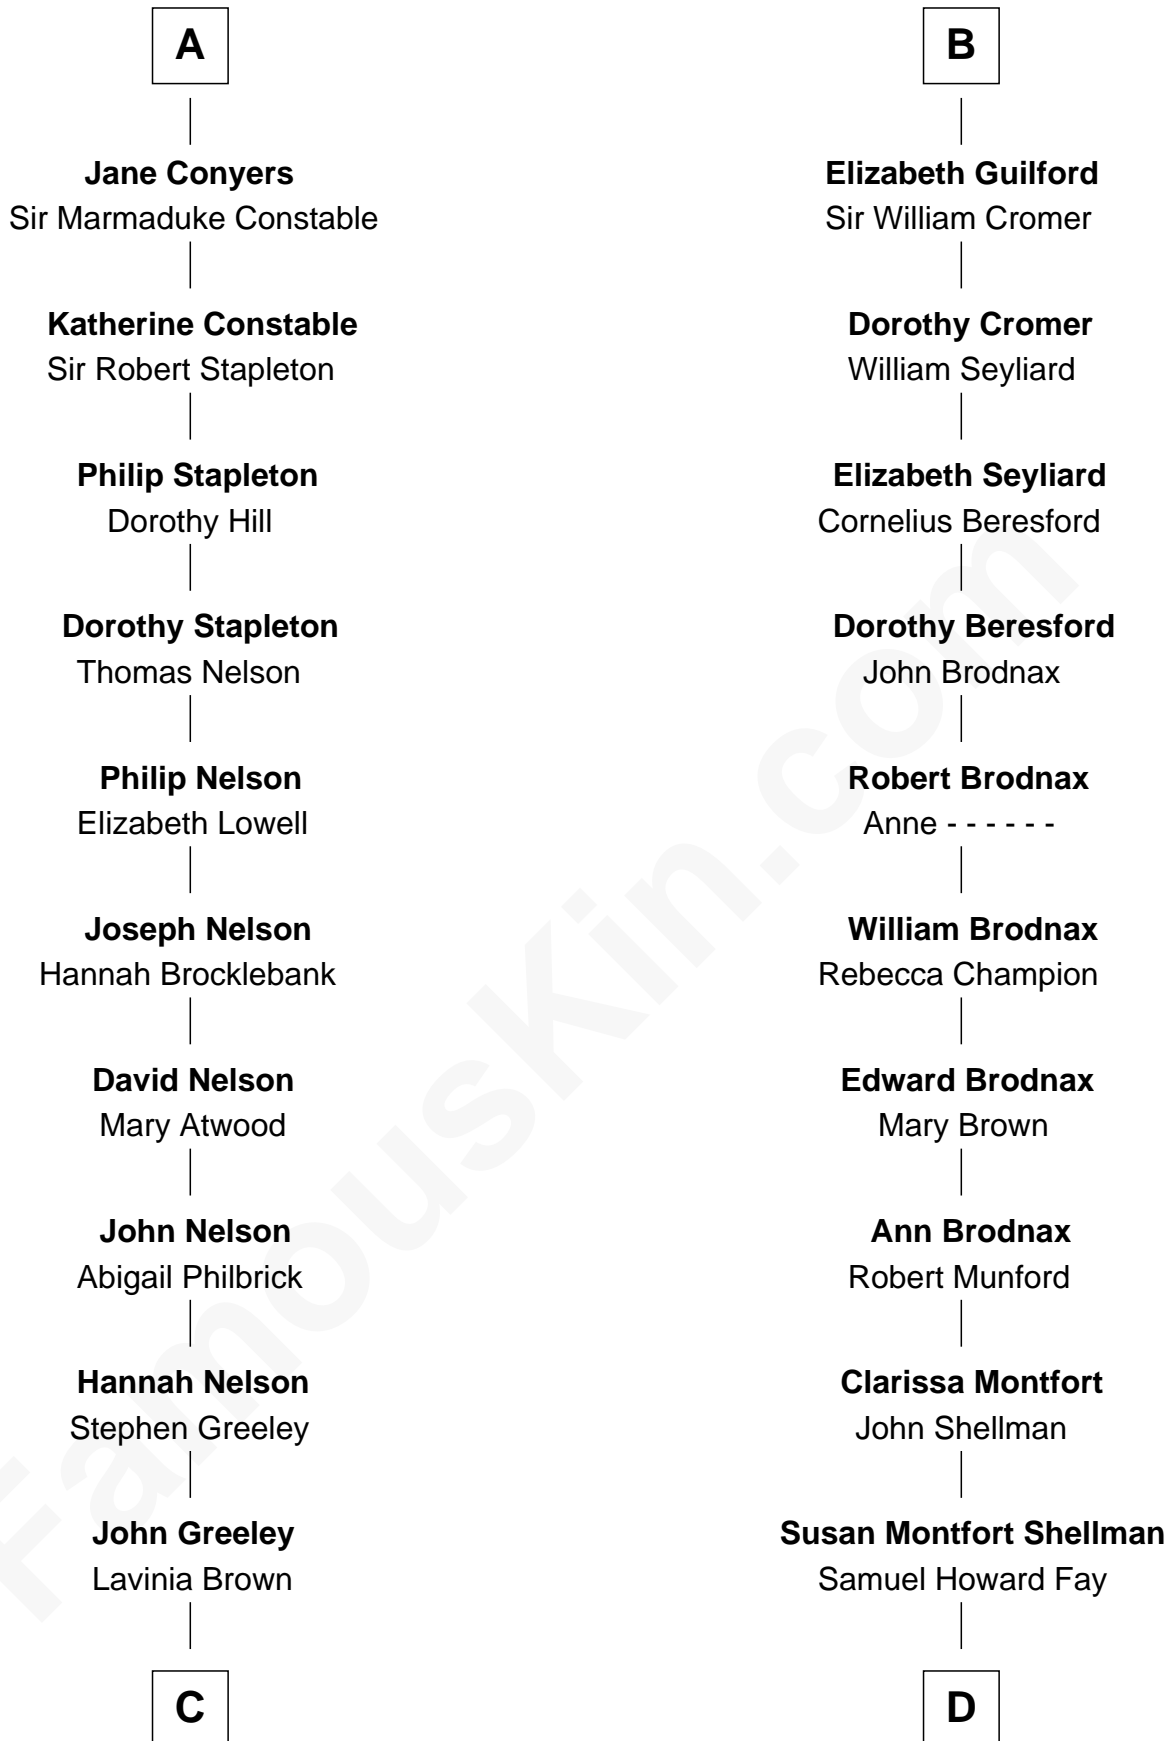

FamousKin.com Relationship Chart of

Margot Kidder

TV and Movie Actress

20th cousin 1 time removed of

George H. W. Bush

41st U.S. President

Sir Robert de Holland

Maude la Zouche

Samuel Prescott Bush
Flora Sheldon

Prescott Sheldon Bush
Dorothy Wear Walker

George H. W. Bush
41st U.S. President