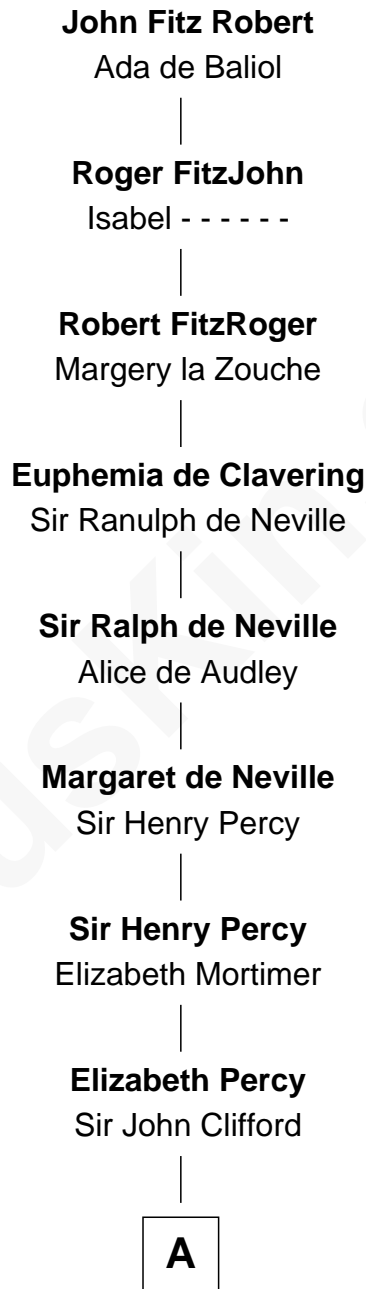

# FamousKin.com Relationship Chart of

**Margot Kidder**

*TV and Movie Actress*

23rd Great-granddaughter of

**John Fitz Robert**

*Magna Carta Surety*

**A**

**Mary Clifford**

Sir Philip Wentworth

**Elizabeth Wentworth**

Sir Martin de la See

**Joan de la See**

Sir Piers Hildyard

**Isabel Hildyard**

Ralph Legard

**Joan Ledgard**

Richard Skepper

**Edward Skepper**

Mary Robinson

**Rev. William Skepper**

Sarah Fisher

**Sarah Skepper**

Walter Fairfield

**Prudence Fairfield**

William Dodge

**Prudence Dodge**

Josiah Dodge

**B**

**B**

**Tabitha Dodge**

Joseph Hartwell

**Prudence Hartwell**