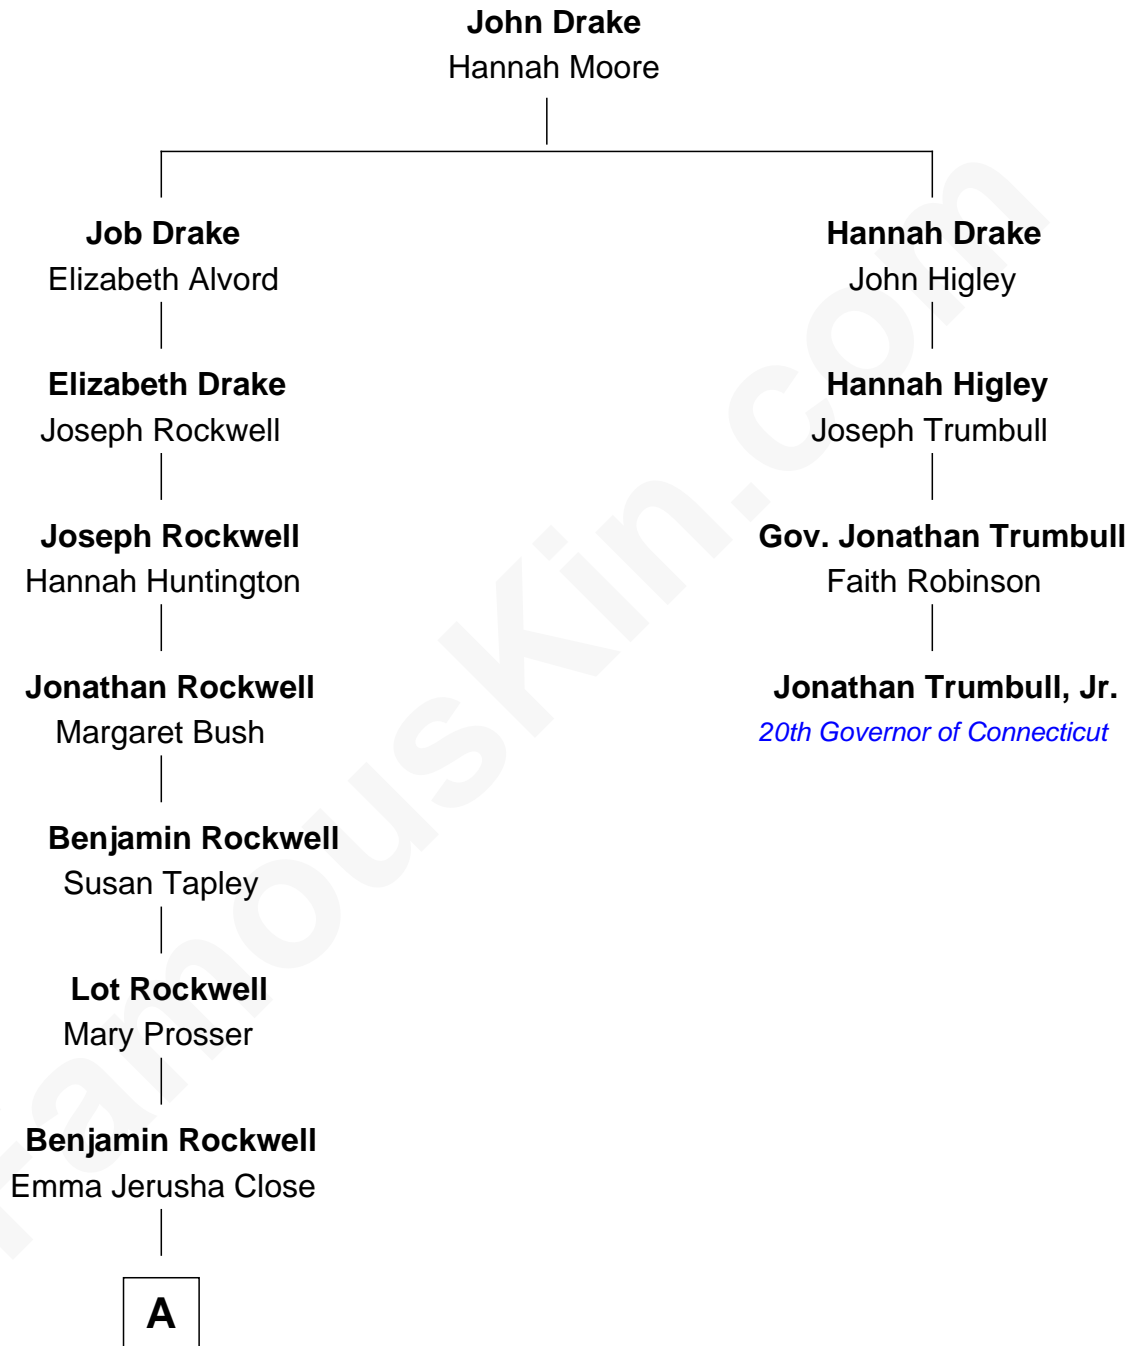

FamousKin.com

Relationship Chart of

Willard Rockwell

Founder, Rockwell International

3rd cousin 5 times removed of

Jonathan Trumbull, Jr.

20th Governor of Connecticut

A

Frederick Joshua Rockwell

Katharine Celia Herr

Willard Rockwell

Founder, Rockwell International

FamousKin.com