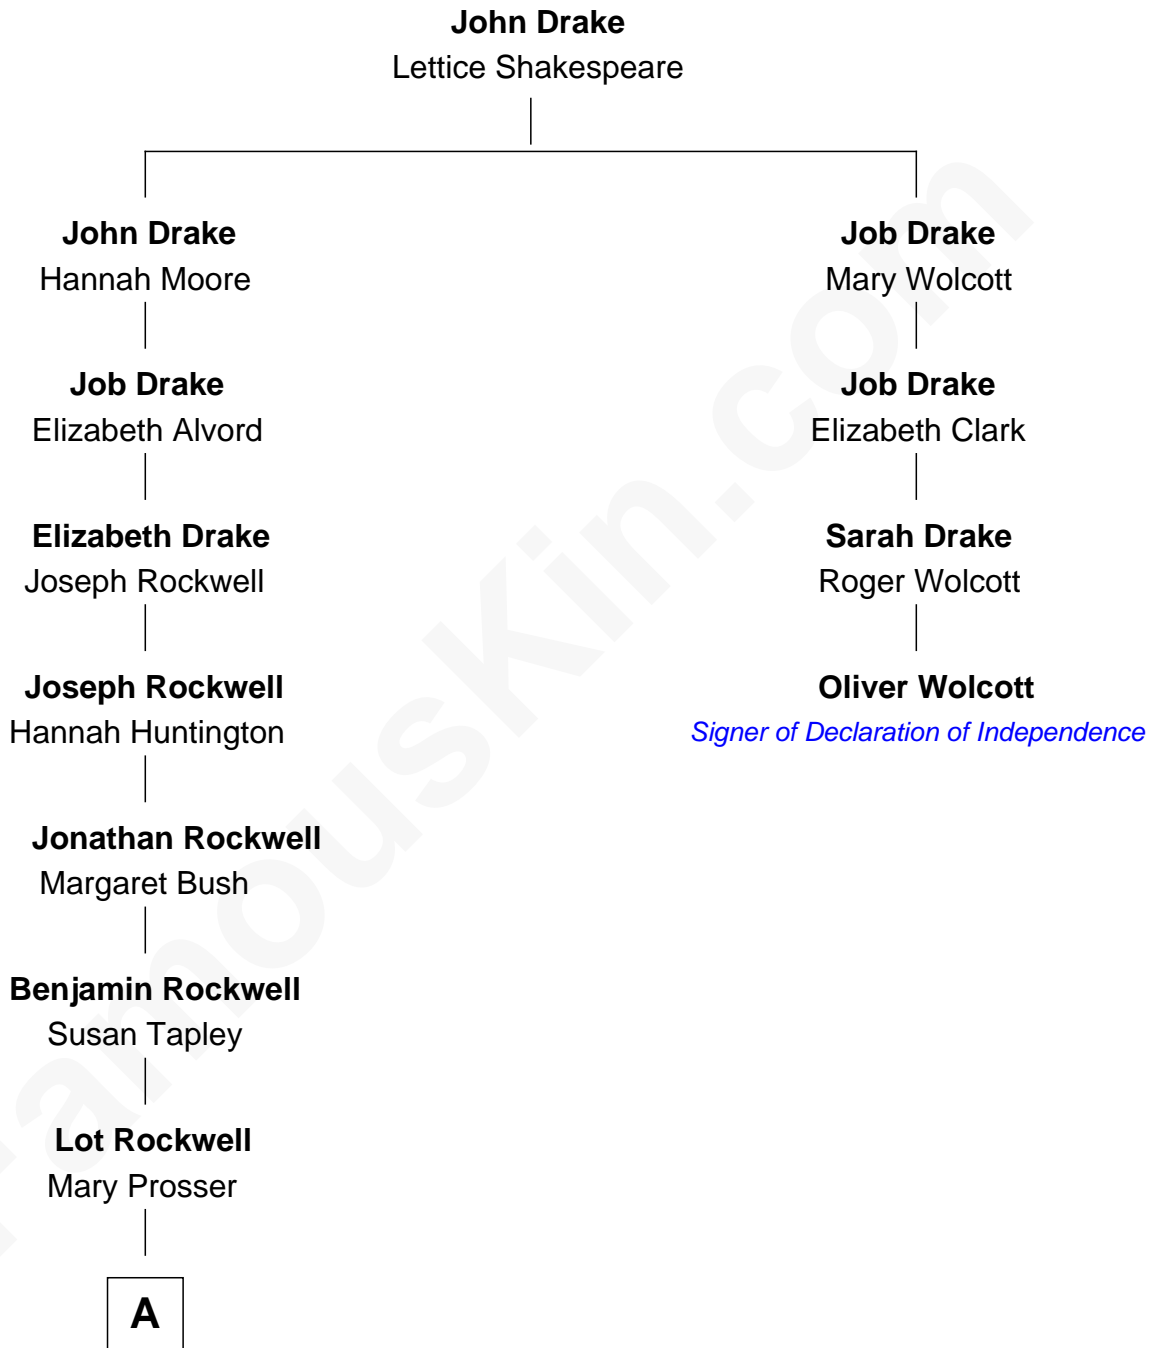

# FamousKin.com Relationship Chart of

**Willard Rockwell**

*Founder, Rockwell International*

3rd cousin 6 times removed of

**Oliver Wolcott**

*Signer of the Declaration of Independence*

**A**

—  
**Benjamin Rockwell**  
Emma Jerusha Close

—  
**Frederick Joshua Rockwell**  
Katharine Celia Herr

—  
**Willard Rockwell**  
*Founder, Rockwell International*

FamousKin.com