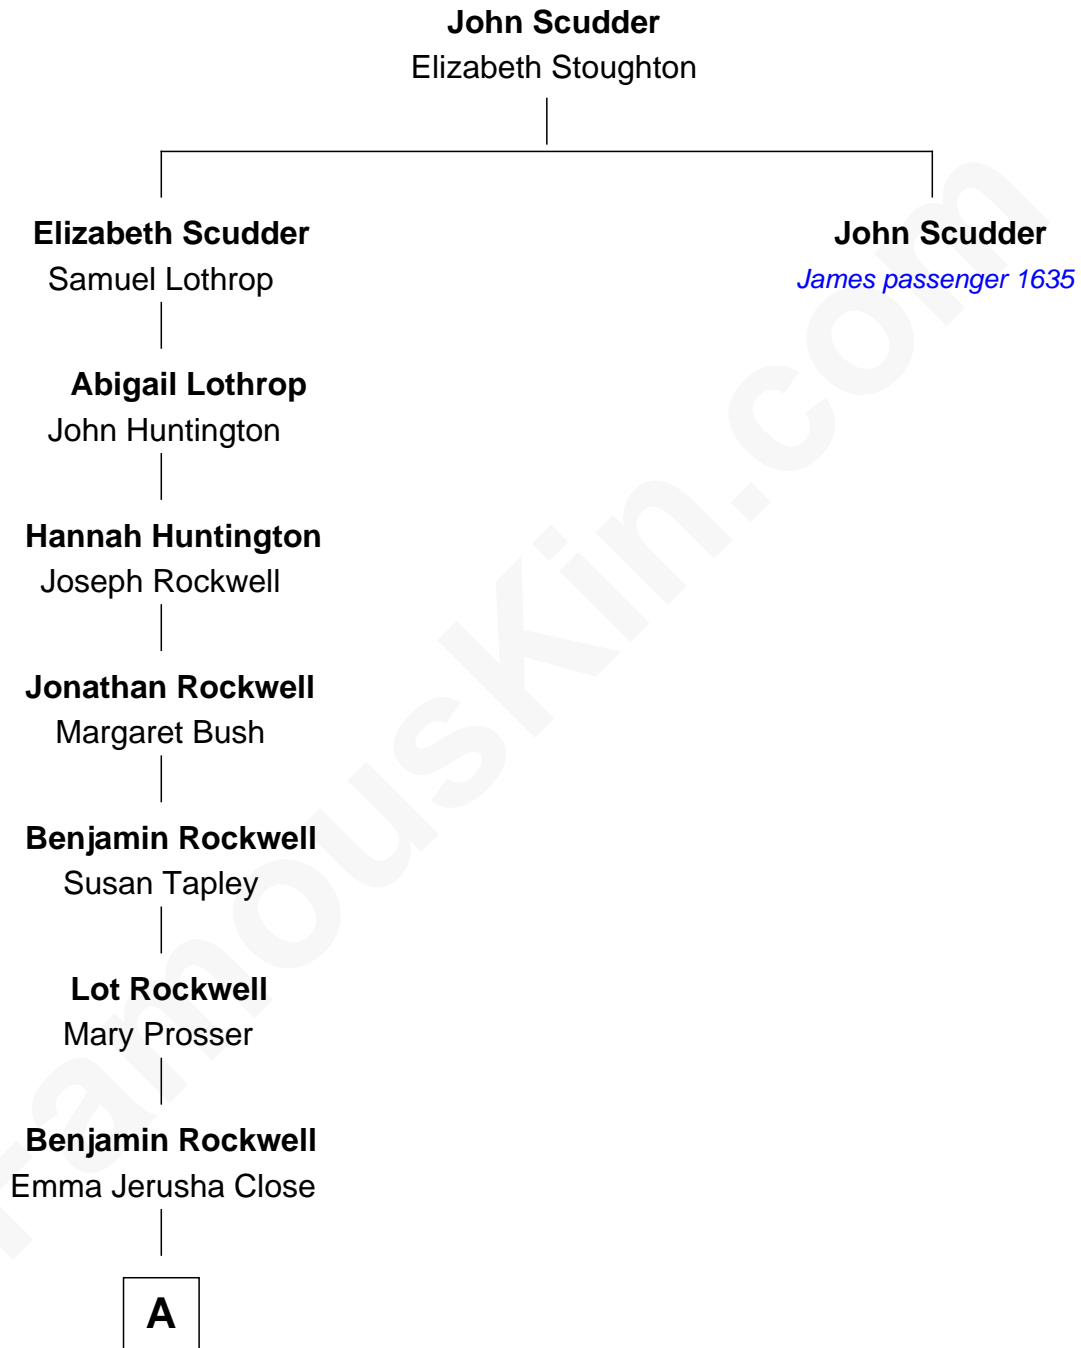

FamousKin.com Relationship Chart of

Willard Rockwell

Founder, Rockwell International

6th great-grandnephew of

John Scudder

(c1618 - c1690) James passenger 1635

A

—
Frederick Joshua Rockwell