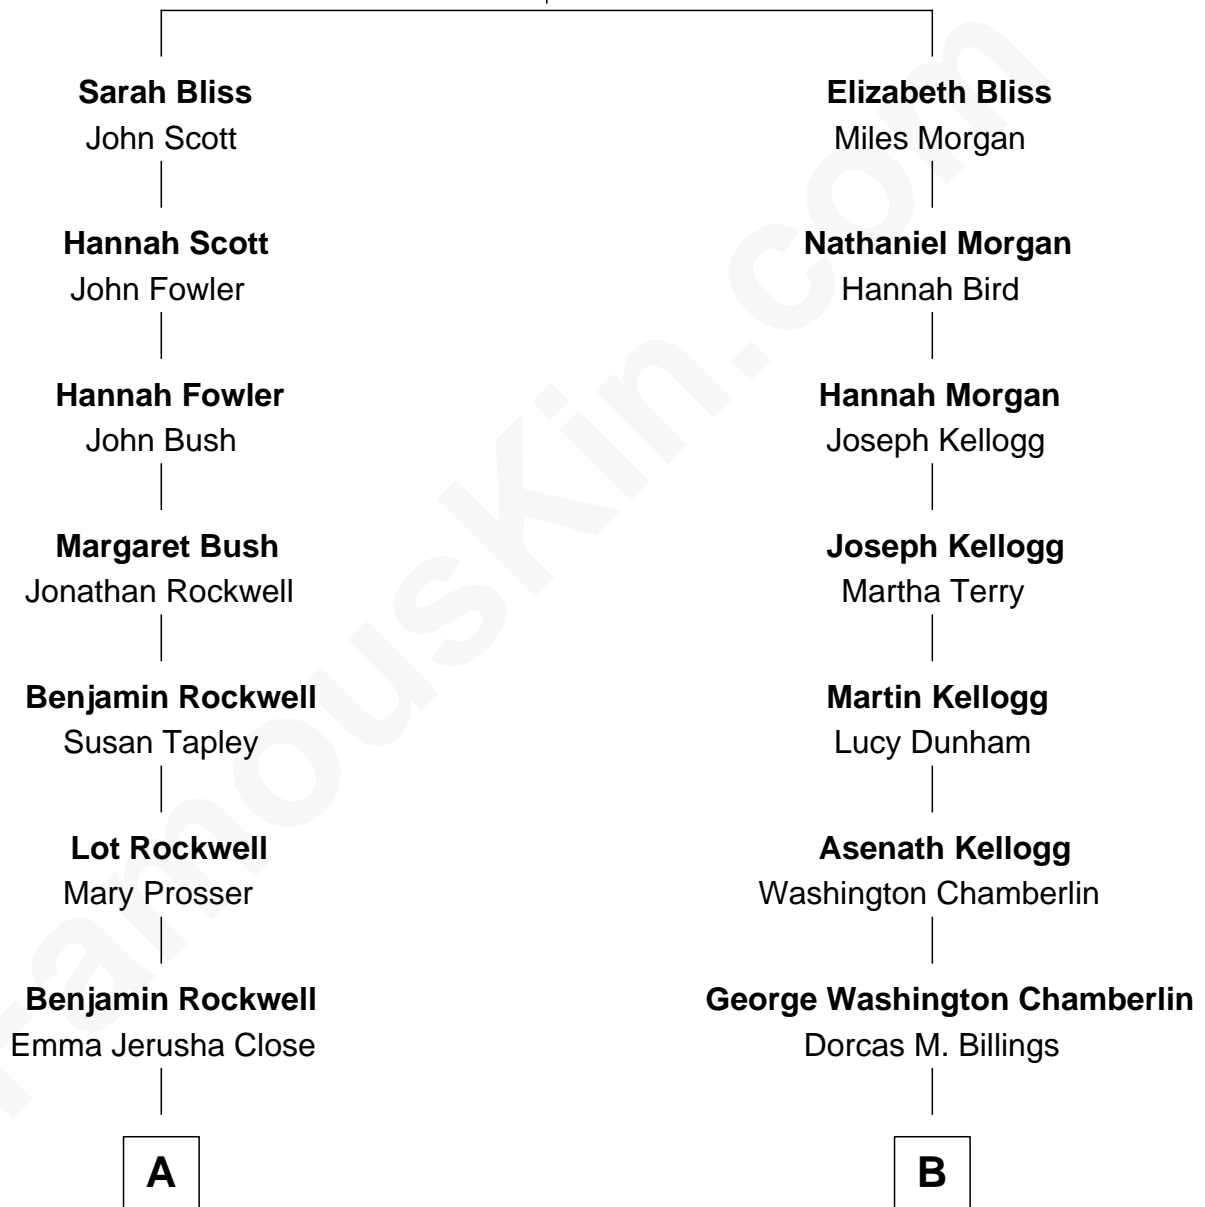

# FamousKin.com Relationship Chart of

**Willard Rockwell**

*Founder, Rockwell International*

8th cousin 4 times removed of

**Shannon Woodward**

*TV and Movie Actress*

**Thomas Bliss**  
Margaret Hulins

**A**

**Frederick Joshua Rockwell**

Katharine Celia Herr

**Willard Rockwell**

*Founder, Rockwell International*

**B**

**Emma Dorcas Chamberlin**

James Benton Woodward

**Willis Benton Woodward**

Friedericke M. Steuer

**Roy Colefax Woodward**

Edna Mary Doty

**Gary Allen Woodward**

Norma Corrine Swedlund

**Steven Gary Woodward**

Kathleen Andrea West

**Shannon Woodward**