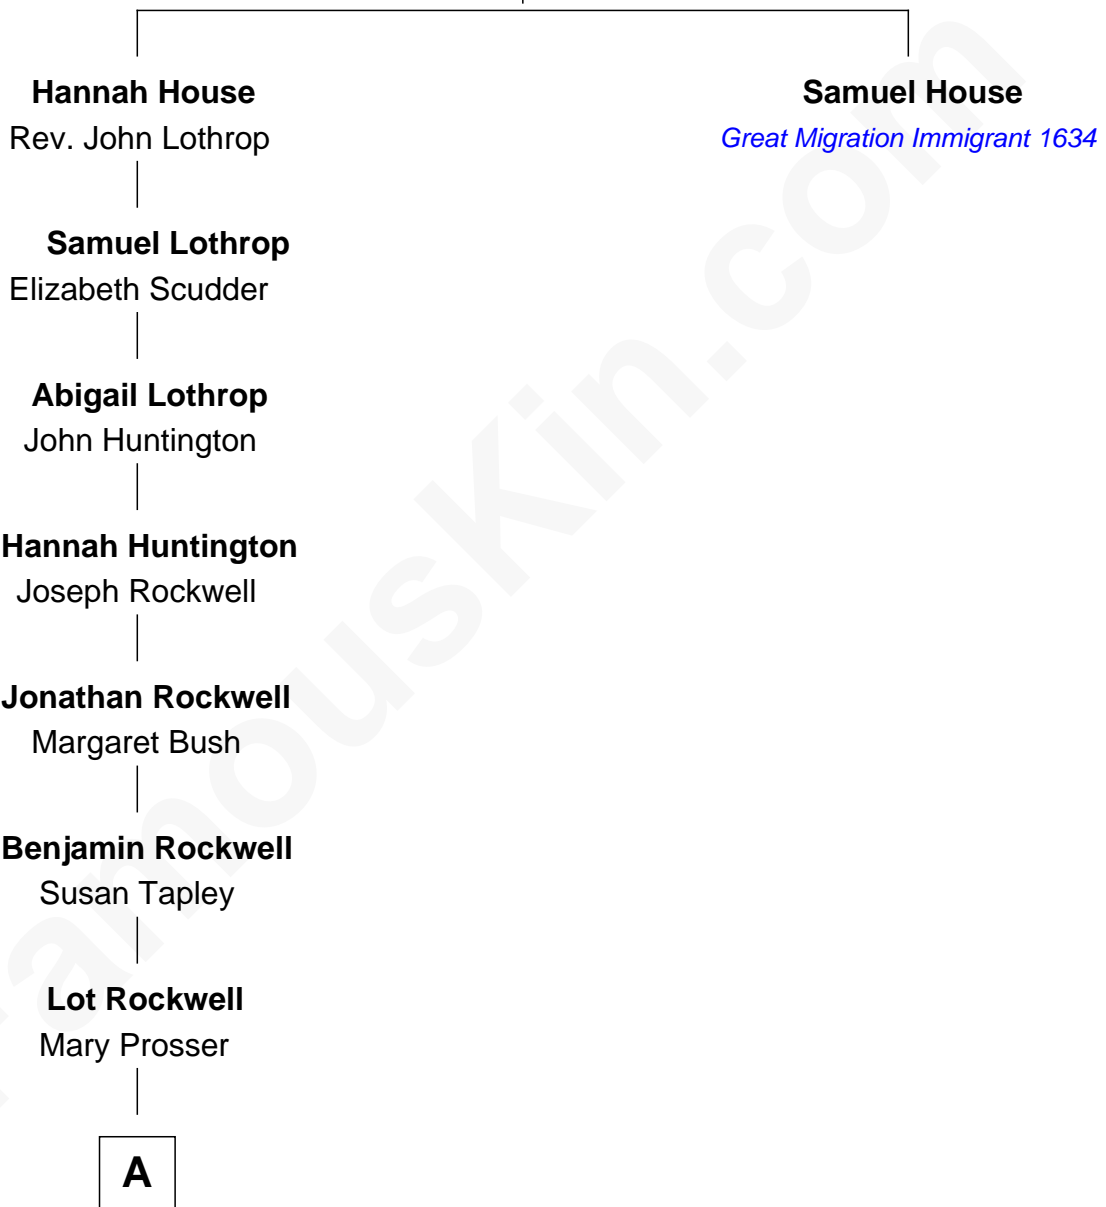

FamousKin.com Relationship Chart of

Willard Rockwell

Founder, Rockwell International

7th great-grandnephew of

Samuel House

(c1610 - 1661) Great Migration Immigrant 1634

Rev. John House

Alice - - - - -

A

—
Benjamin Rockwell
Emma Jerusha Close

—
Frederick Joshua Rockwell
Katharine Celia Herr

—
Willard Rockwell
Founder, Rockwell International

FamousKin.com