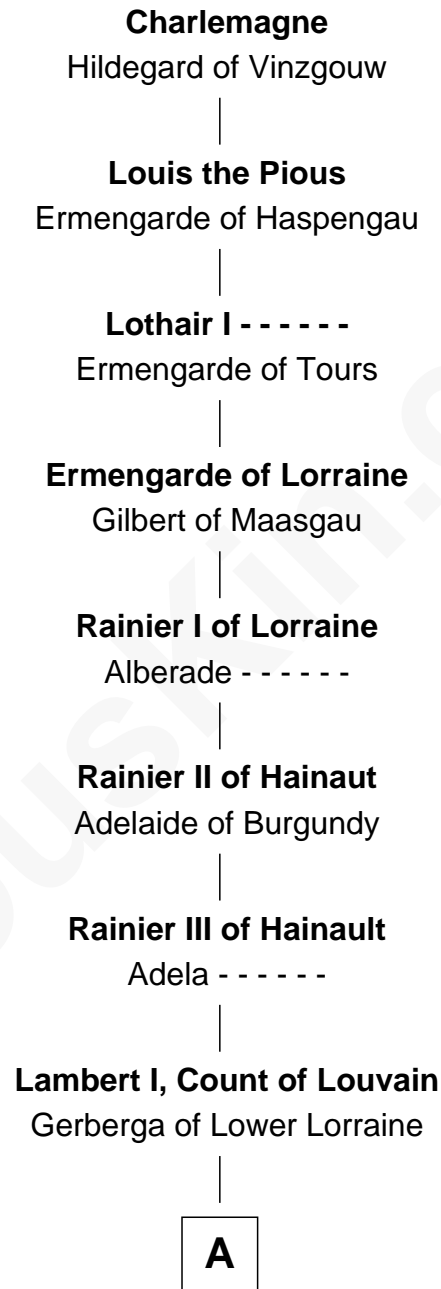

# FamousKin.com Relationship Chart of

**Willard Rockwell**

*Founder, Rockwell International*

**36th Great-grandson of**

**Charlemagne**

*King of the Franks*

**A**

**Mathilde of Louvain**  
Eustace I of Boulogne

**Lambert II of Lens**  
Adelaide of Normandy

**Judith of Lens**  
Waltheof II of Northumbria

**Maud of Northumberland**  
Simon I de St. Liz

**Maud de St. Liz**  
Saher I de Quincy

**Alice de St. Liz**  
Roger de Huntingfield

**Sir William de Huntingfield**  
Isabel FitzWilliam

**Sarah de Huntingfield**  
Richard de Keynes

**Richard de Keynes**  
Alice de Mankesy

**Joan de Keynes**  
Sir Roger Lewknor

**B**

**B**

**Sir Thomas Lewknor**

Sybil - - - - -

**Sir Roger Lewknor**

Katherine Bardolf

| Probable

**Beatrix Lewknor**

Ralph Roper

| Probable

**Edmond Roper**