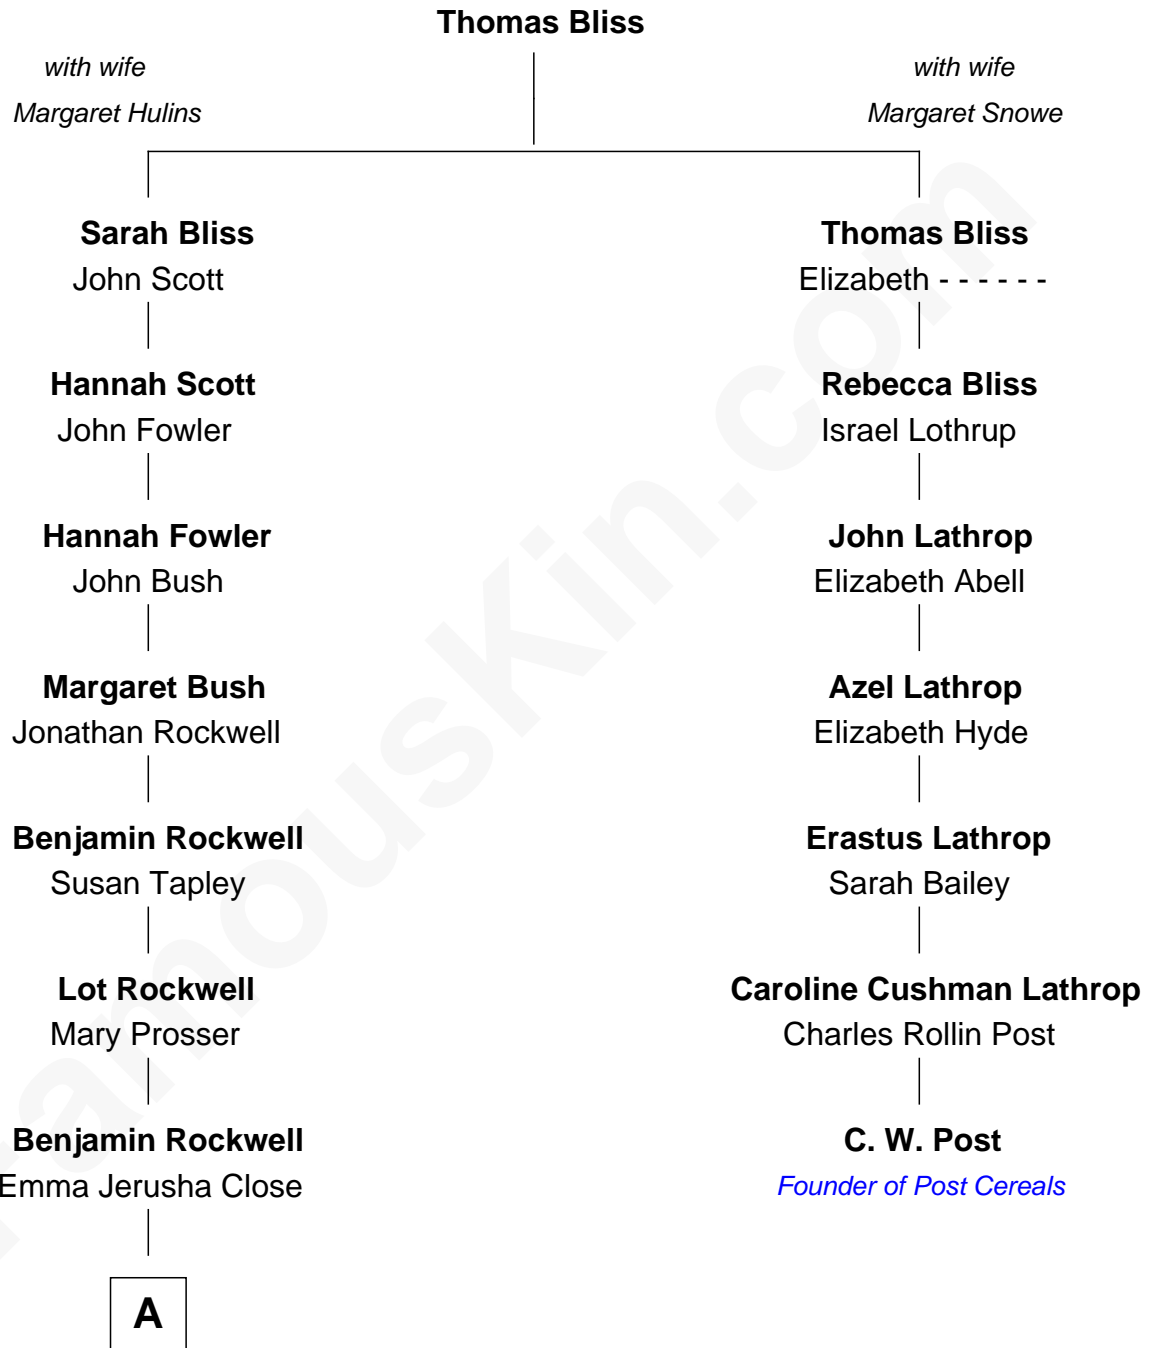

FamousKin.com Relationship Chart of

Willard Rockwell

Founder, Rockwell International

6th cousin 2 times removed of

C. W. Post

Founder of Post Cereals

A

Frederick Joshua Rockwell

Katharine Celia Herr

Willard Rockwell

Founder, Rockwell International

FamousKin.com