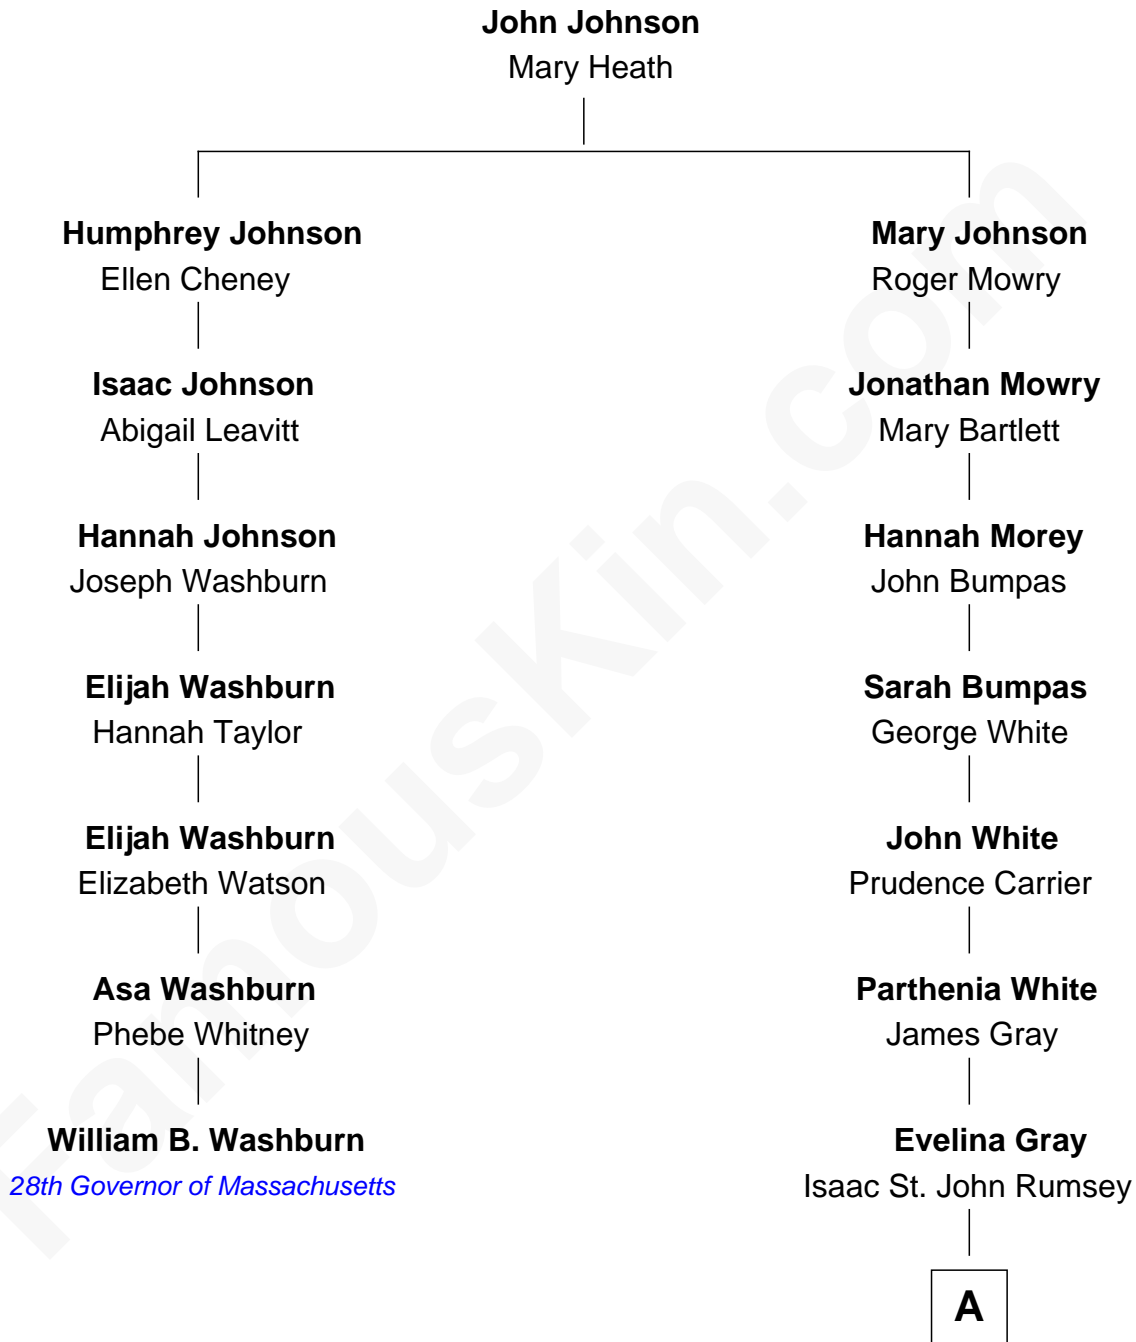

# FamousKin.com Relationship Chart of

**William B. Washburn**

*28th Governor of Massachusetts*

6th cousin 5 times removed of

**Shelley Fabares**

*TV and Movie Actress*

**A**

|  
**Isaac Emory Rumsey**

Evelyn S. Culver

|  
**James C. Rumsey**

Ettie May Lawton

|  
**Ethel May Rumsey**

Samuel Hamilton Eyer

|  
**Elsa Rose Eyer**

James Alan Fabares

|  
**Shelley Fabares**

*TV and Movie Actress*