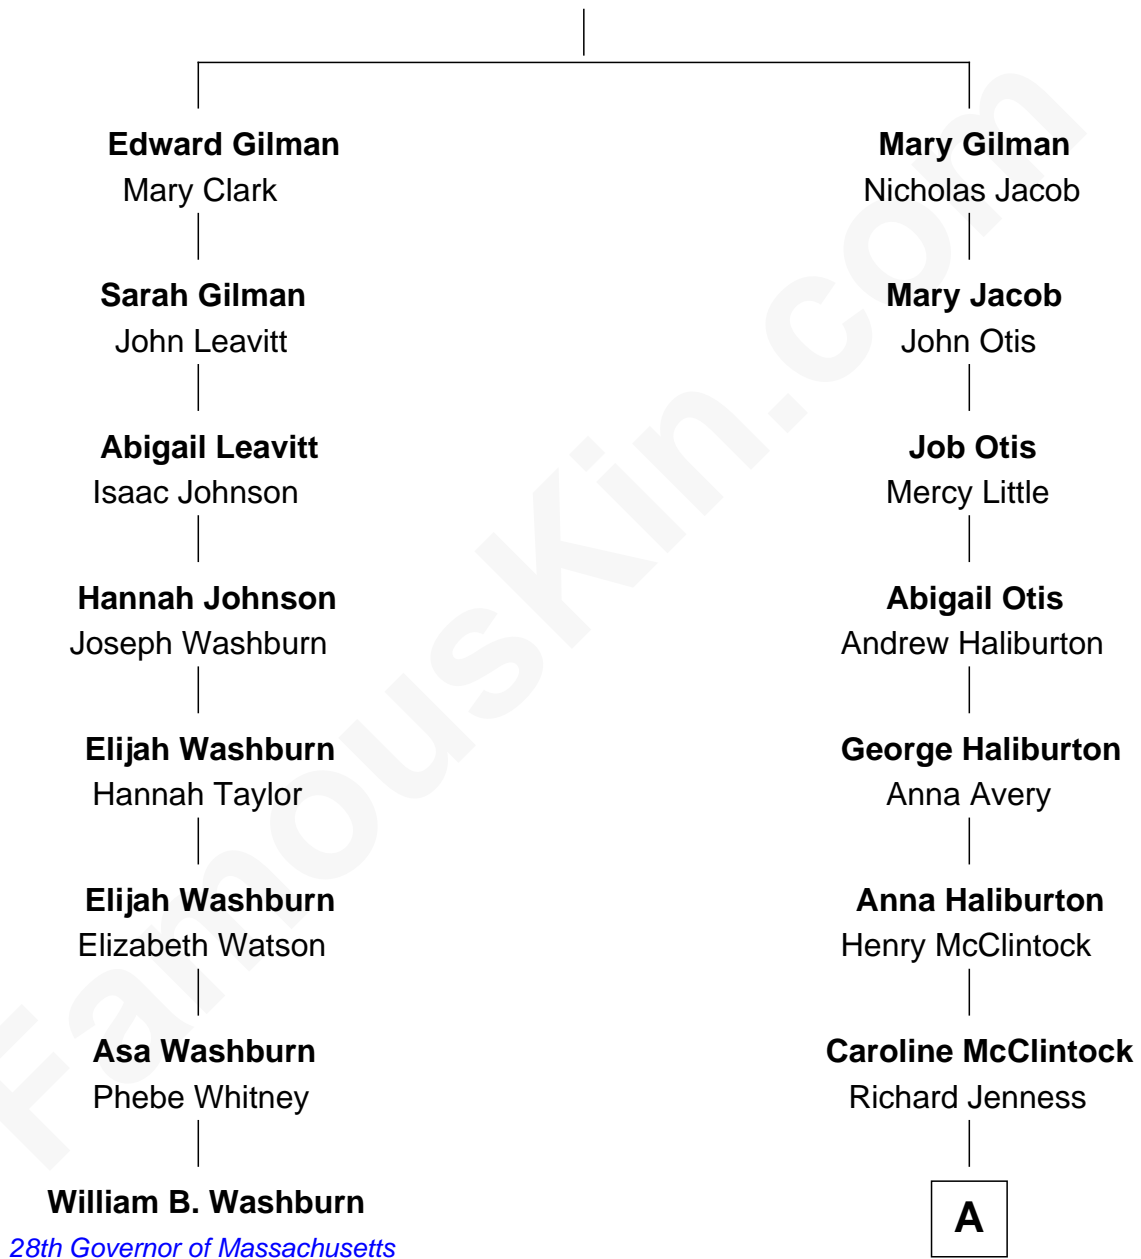

# FamousKin.com Relationship Chart of

**William B. Washburn**

*28th Governor of Massachusetts*

7th cousin 2 times removed of

**Clare Eames**

*Silent Movie Actress*

**Edward Gilman**

A

Clara Holmes Jenness  
William Thomas Hamilton

Clare Hamilton  
Harold Hayden Eames

Clare Eames  
*Silent Movie Actress*

FamousKin.com