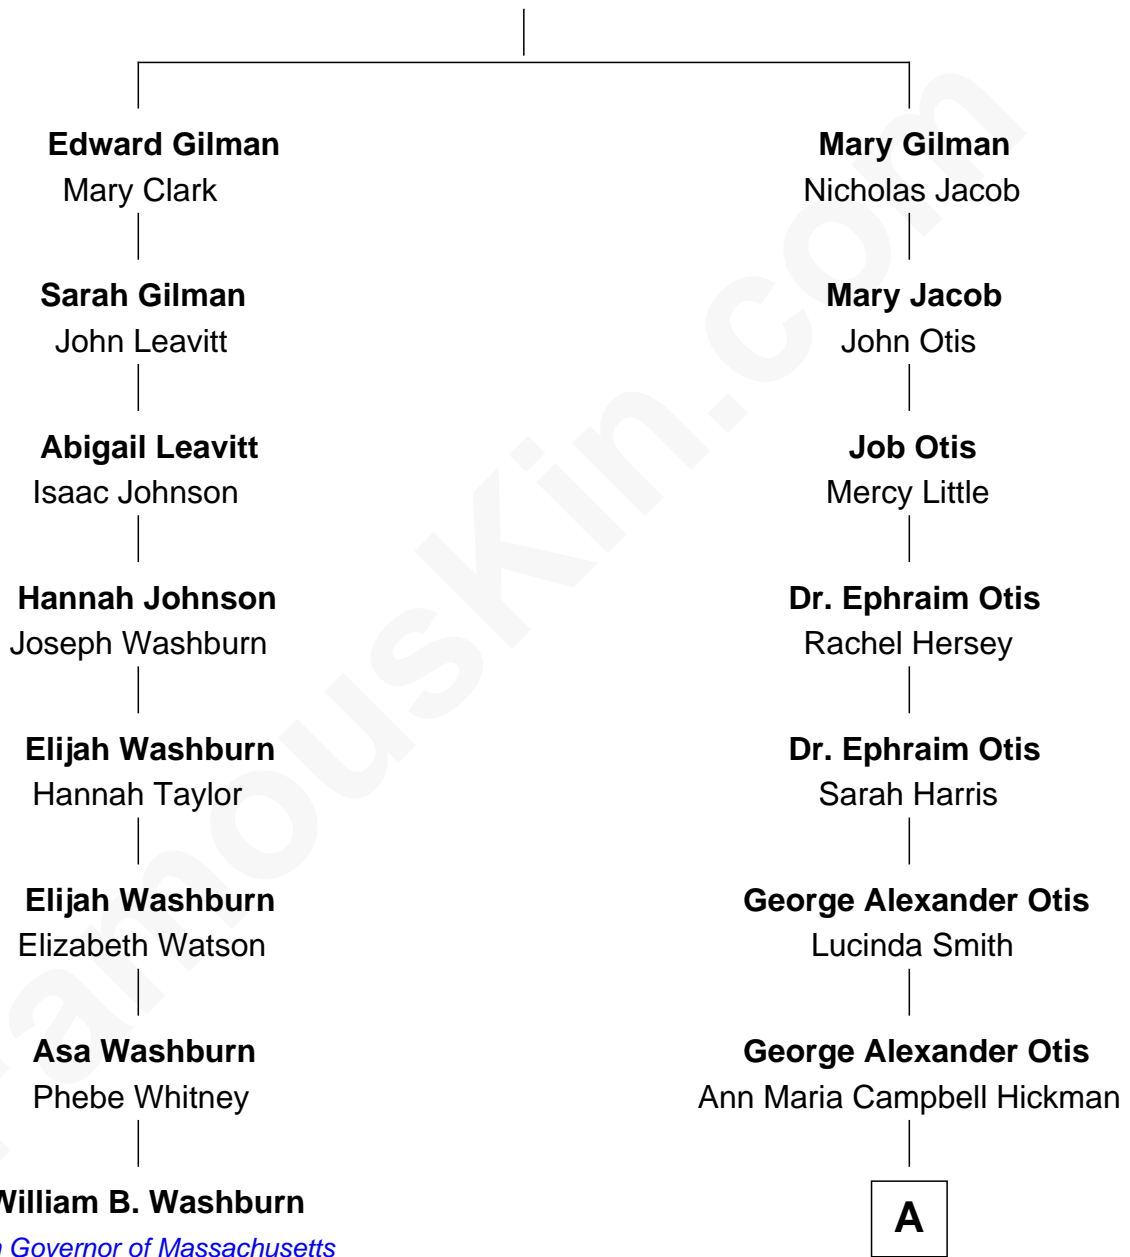

FamousKin.com Relationship Chart of

William B. Washburn

28th Governor of Massachusetts

7th cousin 4 times removed of

George Winston

New Age Pianist

Edward Gilman

A

Dr. George Alexander Otis

Pauline Clark Baur

Anna Marie Otis

Isaac Winston

George Otis Winston

Helen Comfort Stagg

George Otis Winston

Mary Annabel Bohannon

George Winston

New Age Pianist