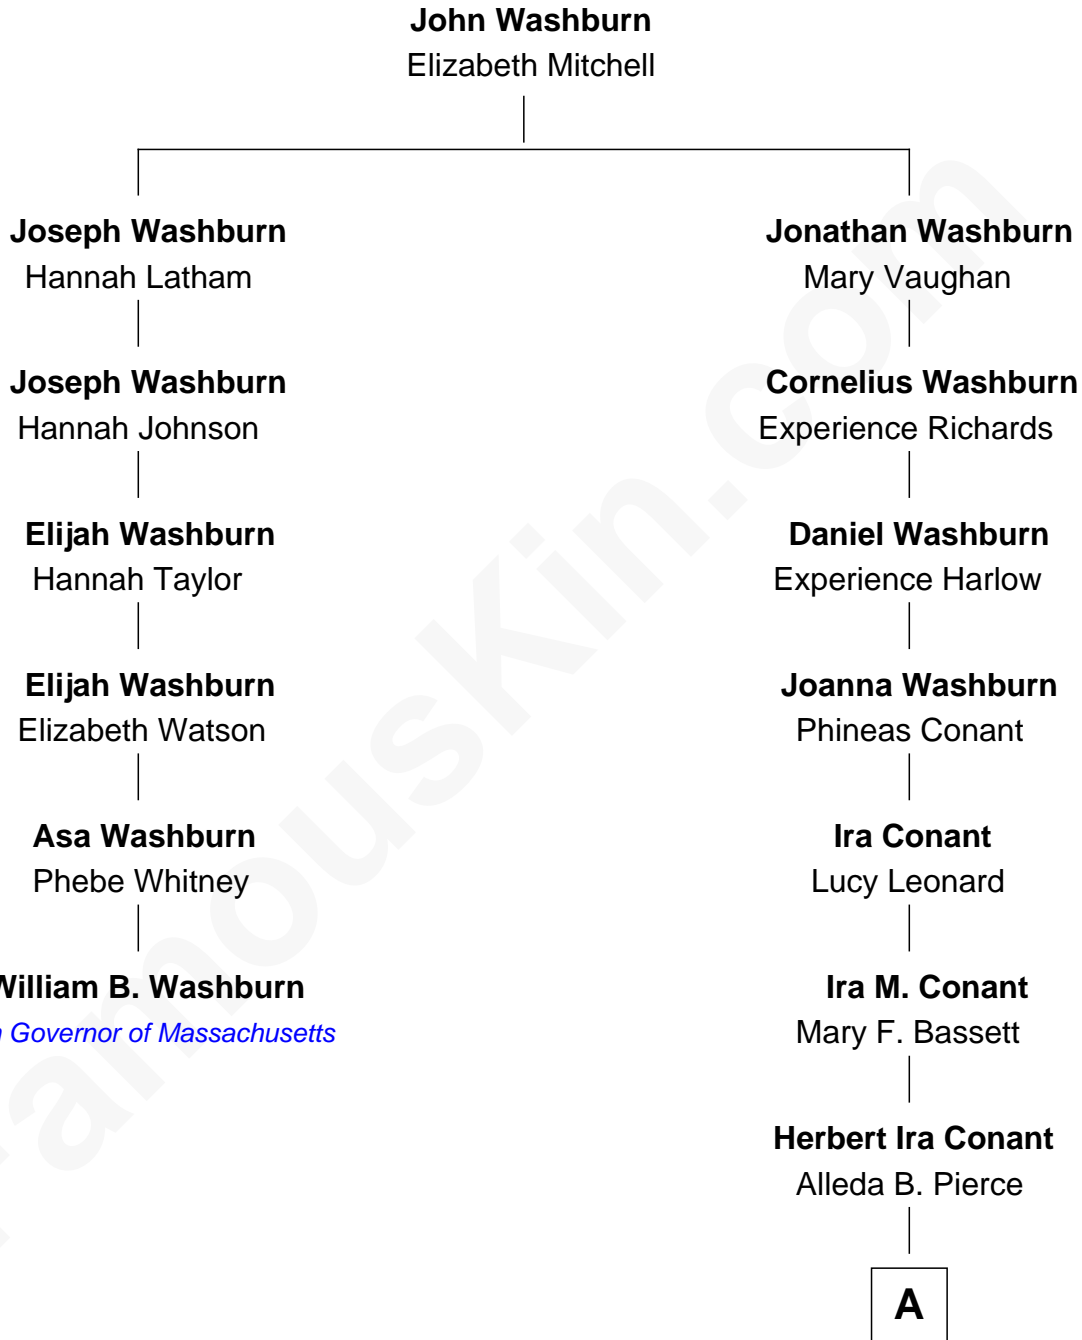

FamousKin.com Relationship Chart of

William B. Washburn

28th Governor of Massachusetts

5th cousin 5 times removed of

Nat Faxon

Actor, Comedian, Director and Screenwriter

A

—
Marie Bassett Conant
Dr. Nathaniel Wales Faxon

—
William Otis Faxon
Frances Mary Parker

—
Dr. David Parker Faxon
Monica Andrea Kersten

—
Nat Faxon

Actor, Comedian, Director and Screenwriter