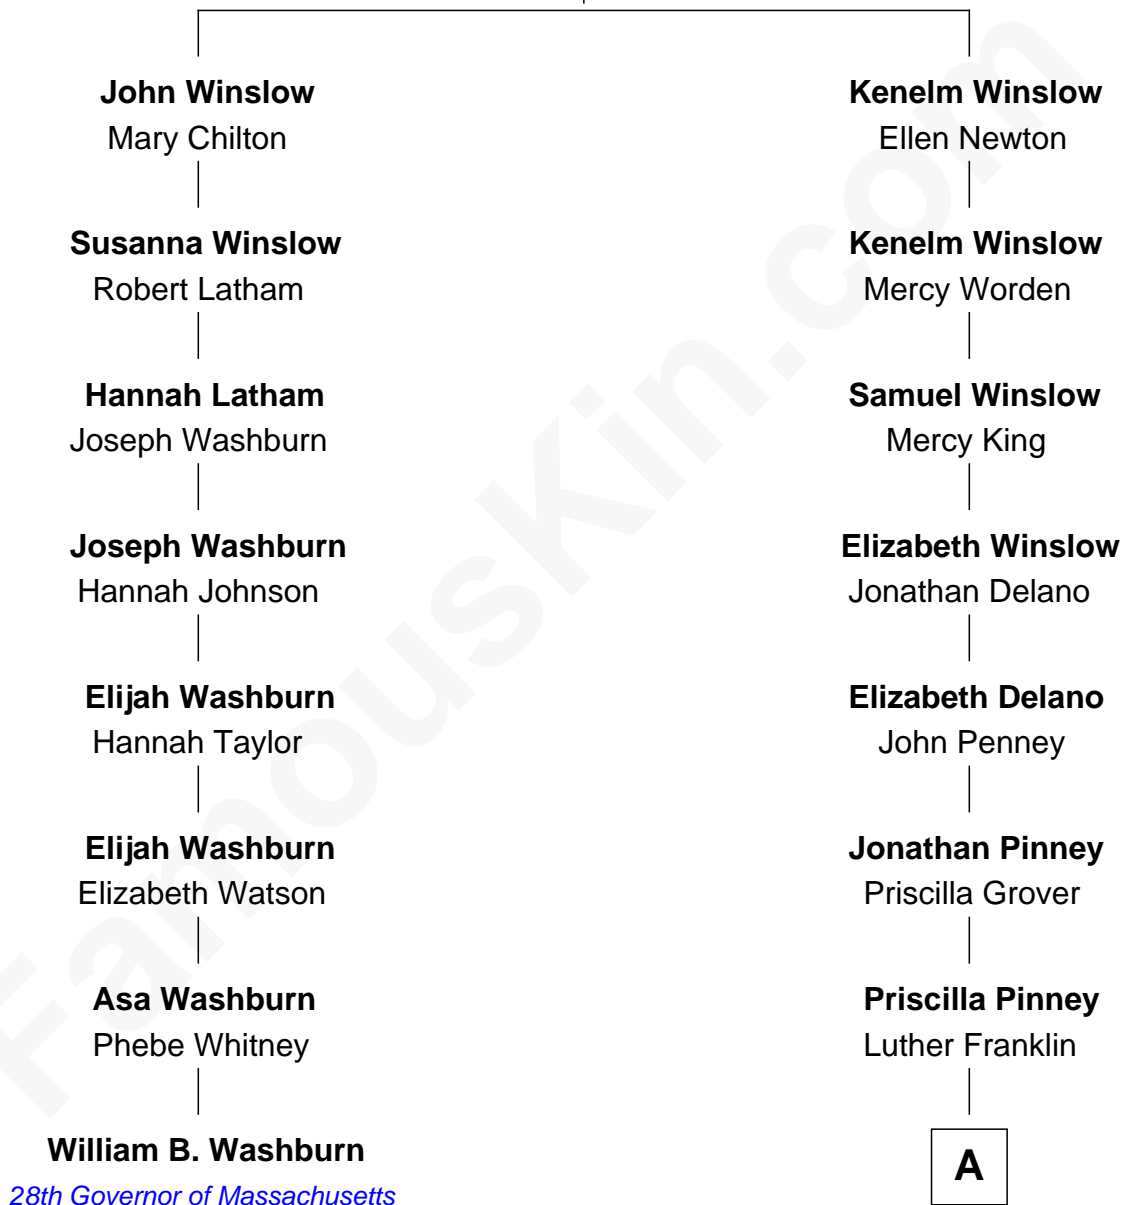

FamousKin.com Relationship Chart of

William B. Washburn

28th Governor of Massachusetts

7th cousin 2 times removed of

Calvin Coolidge

30th U.S. President

Edward Winslow

Magdalen Oliver

A

Abigail Pinney Franklin

Hiram Dunlap Moor

Victoria Josephine Moor

Col. John Calvin Coolidge

Calvin Coolidge

30th U.S. President

FamousKin.com