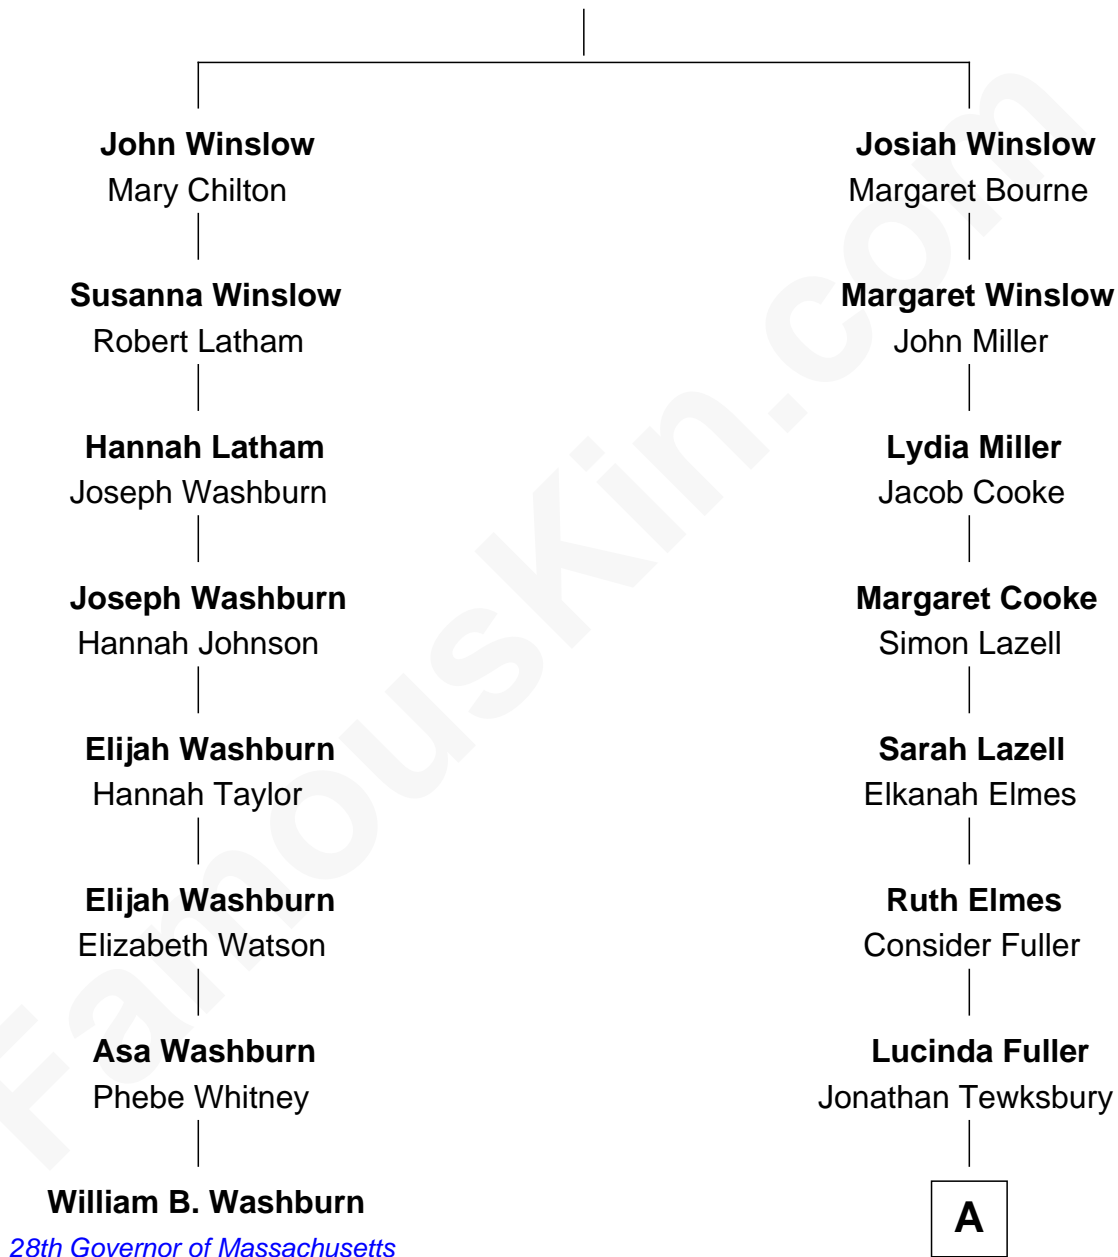

FamousKin.com Relationship Chart of

William B. Washburn

28th Governor of Massachusetts

7th cousin 4 times removed of

Richard Gere

Movie Actor

Edward Winslow

Magdalen Oliver

A

Sarah E. Tewksbury

Albert Rezin Geer

George Lane Gere

Mary Alworth

Albert William Gere

Hazel Marjorie Snover

Homer George Gere