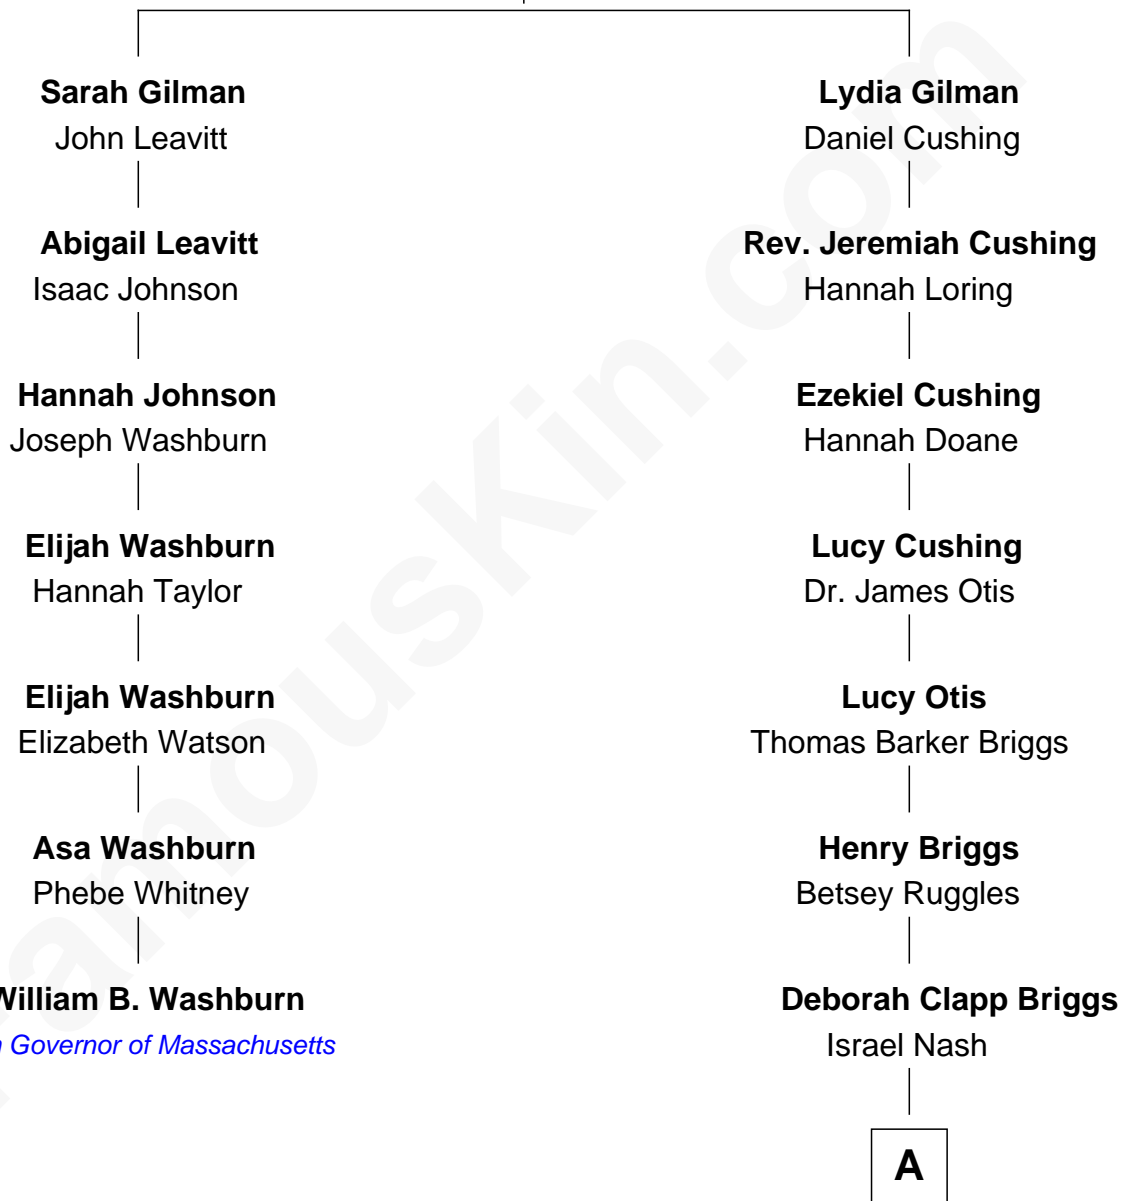

FamousKin.com Relationship Chart of

William B. Washburn

28th Governor of Massachusetts

6th cousin 2 times removed of

Roger Nash Baldwin

Co-Founder of the ACLU

Edward Gilman

Mary Clark

A

Lucy Cushing Nash
Frank Fenno Baldwin

Roger Nash Baldwin
Co-Founder of the ACLU

FamousKin.com