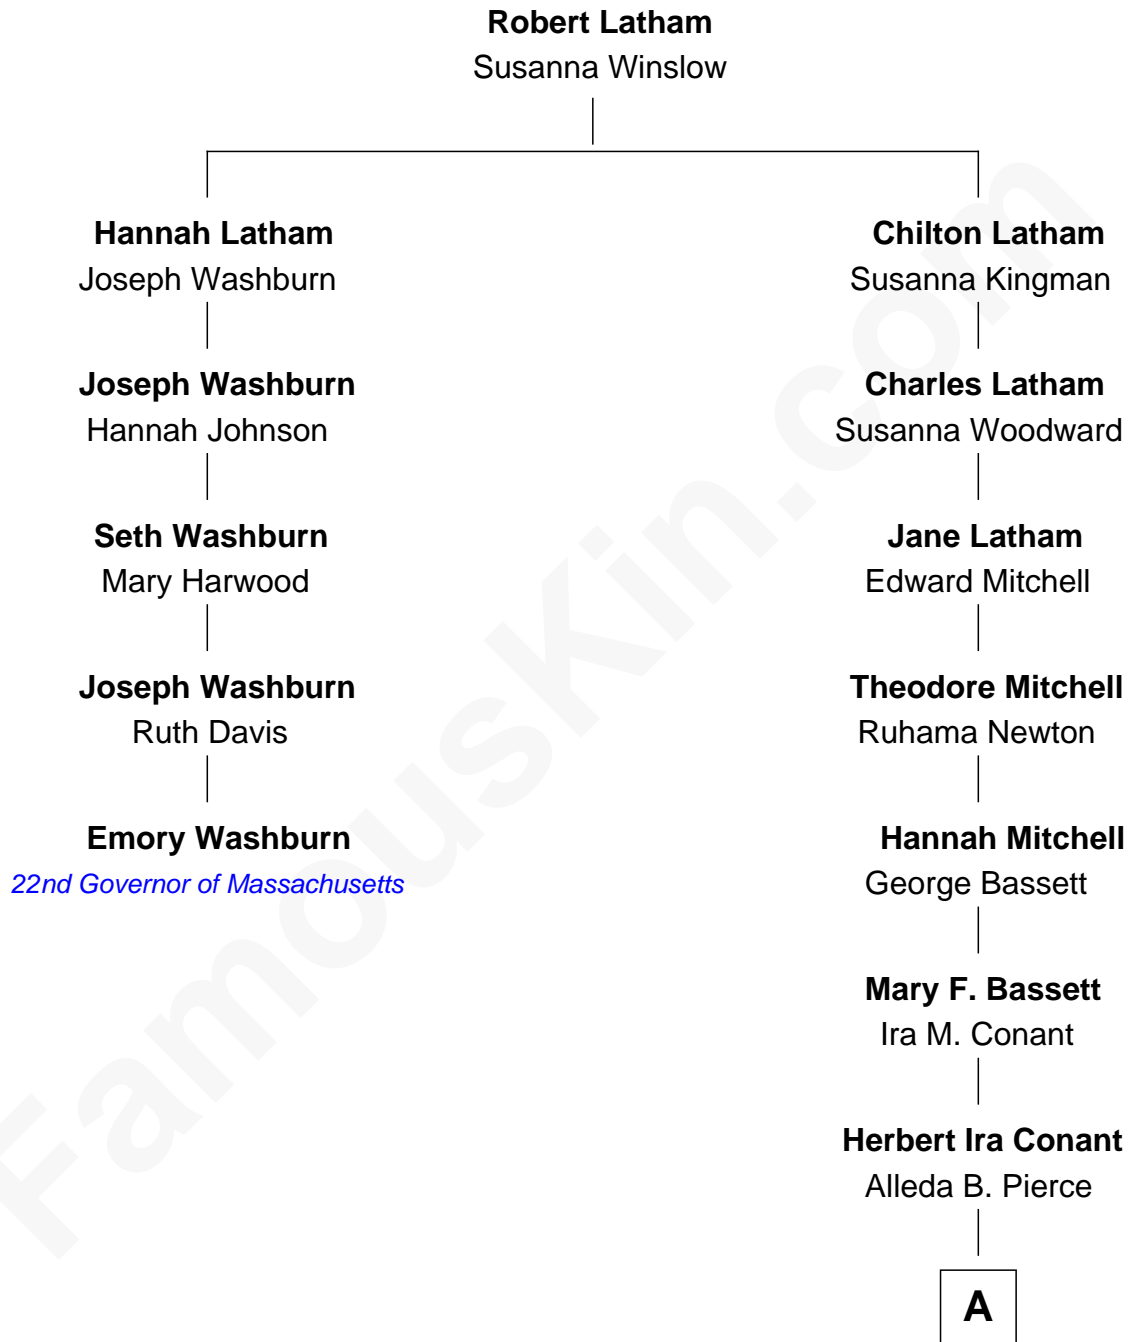

FamousKin.com

Relationship Chart of

Emory Washburn

22nd Governor of Massachusetts

4th cousin 6 times removed of

Nat Faxon

Actor, Comedian, Director and Screenwriter

A

—
Marie Bassett Conant
Dr. Nathaniel Wales Faxon

—
William Otis Faxon
Frances Mary Parker

—
Dr. David Parker Faxon
Monica Andrea Kersten

—
Nat Faxon

Actor, Comedian, Director and Screenwriter