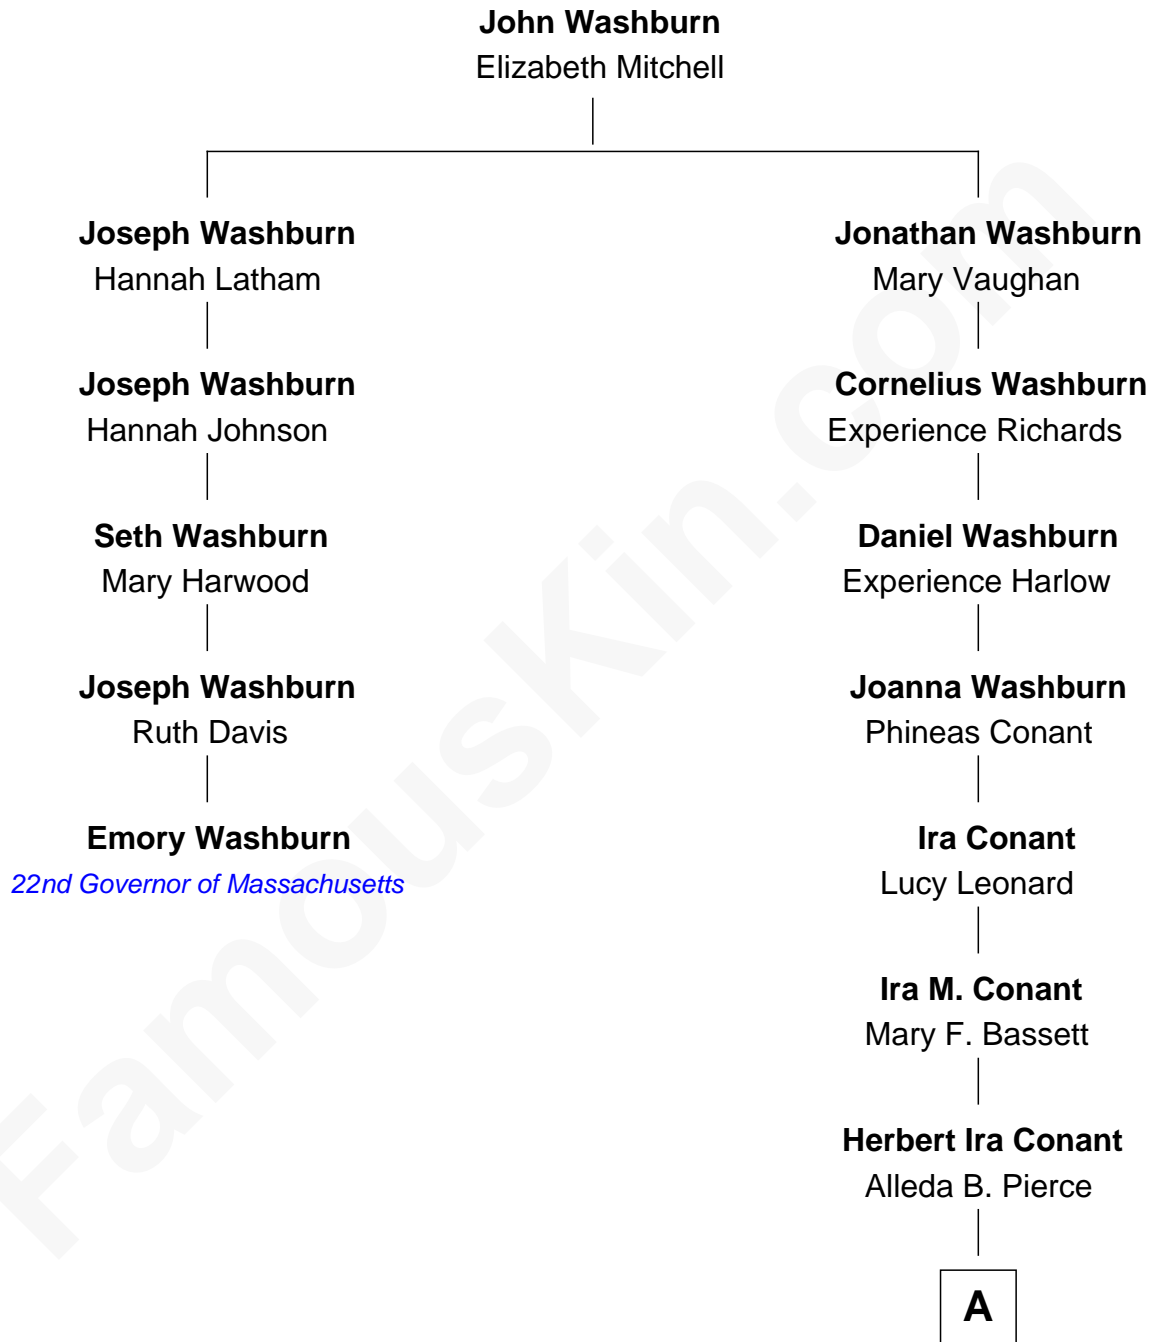

FamousKin.com

Relationship Chart of

Emory Washburn

22nd Governor of Massachusetts

4th cousin 6 times removed of

Nat Faxon

Actor, Comedian, Director and Screenwriter

A

—
Marie Bassett Conant
Dr. Nathaniel Wales Faxon

—
William Otis Faxon
Frances Mary Parker

—
Dr. David Parker Faxon
Monica Andrea Kersten

—
Nat Faxon

Actor, Comedian, Director and Screenwriter