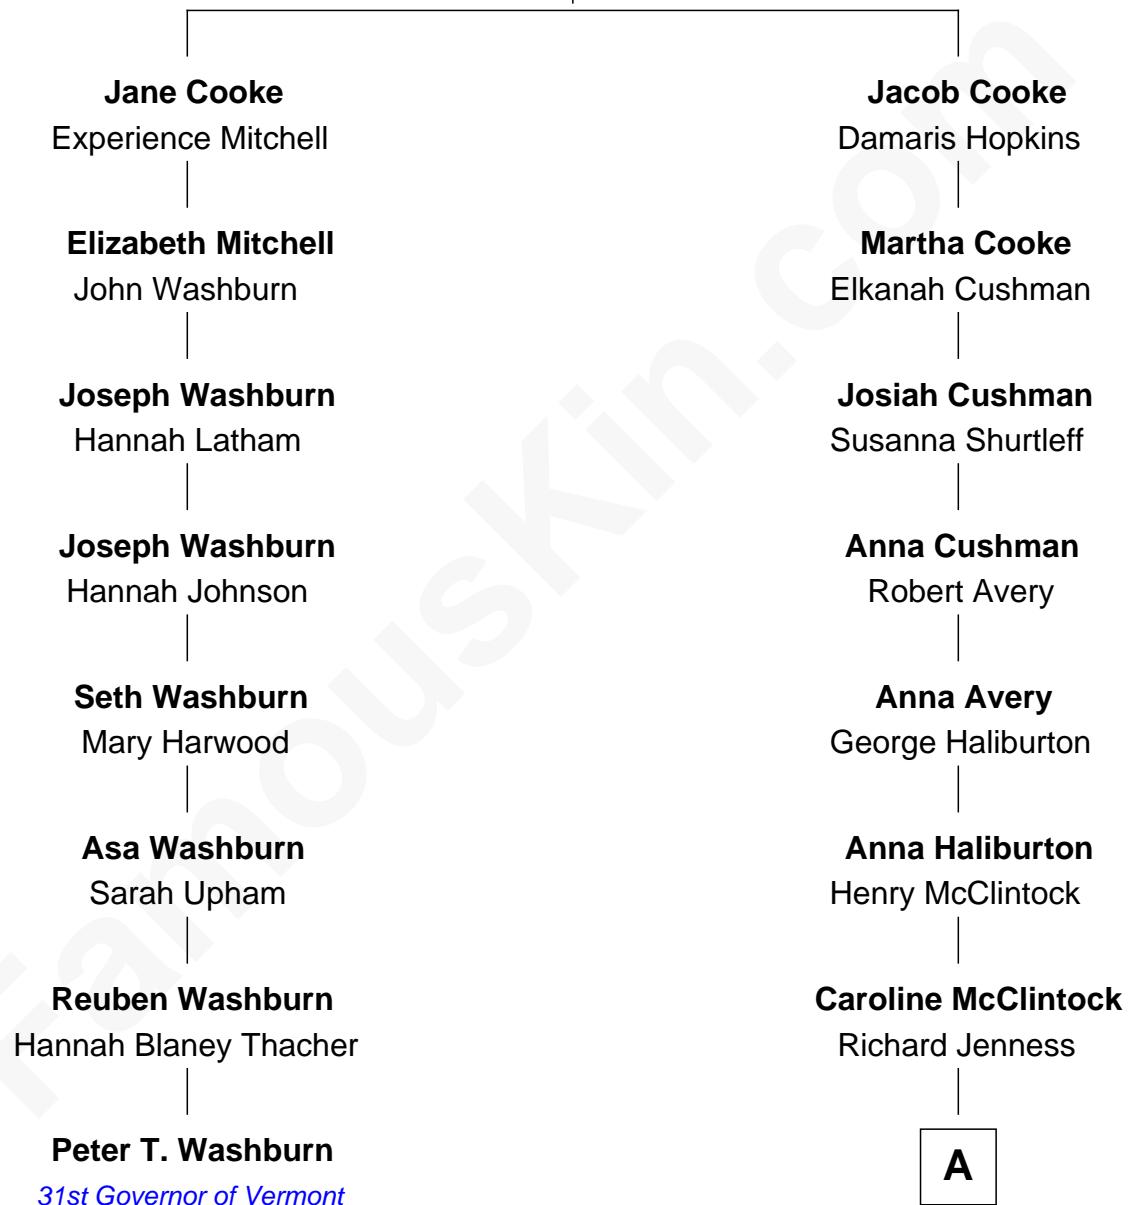

FamousKin.com Relationship Chart of

Peter T. Washburn

31st Governor of Vermont

7th cousin 2 times removed of

Clare Eames

Silent Movie Actress

Francis Cooke
Hester le Mahieu

A

Clara Holmes Jenness
William Thomas Hamilton

Clare Hamilton
Harold Hayden Eames

Clare Eames
Silent Movie Actress

FamousKin.com