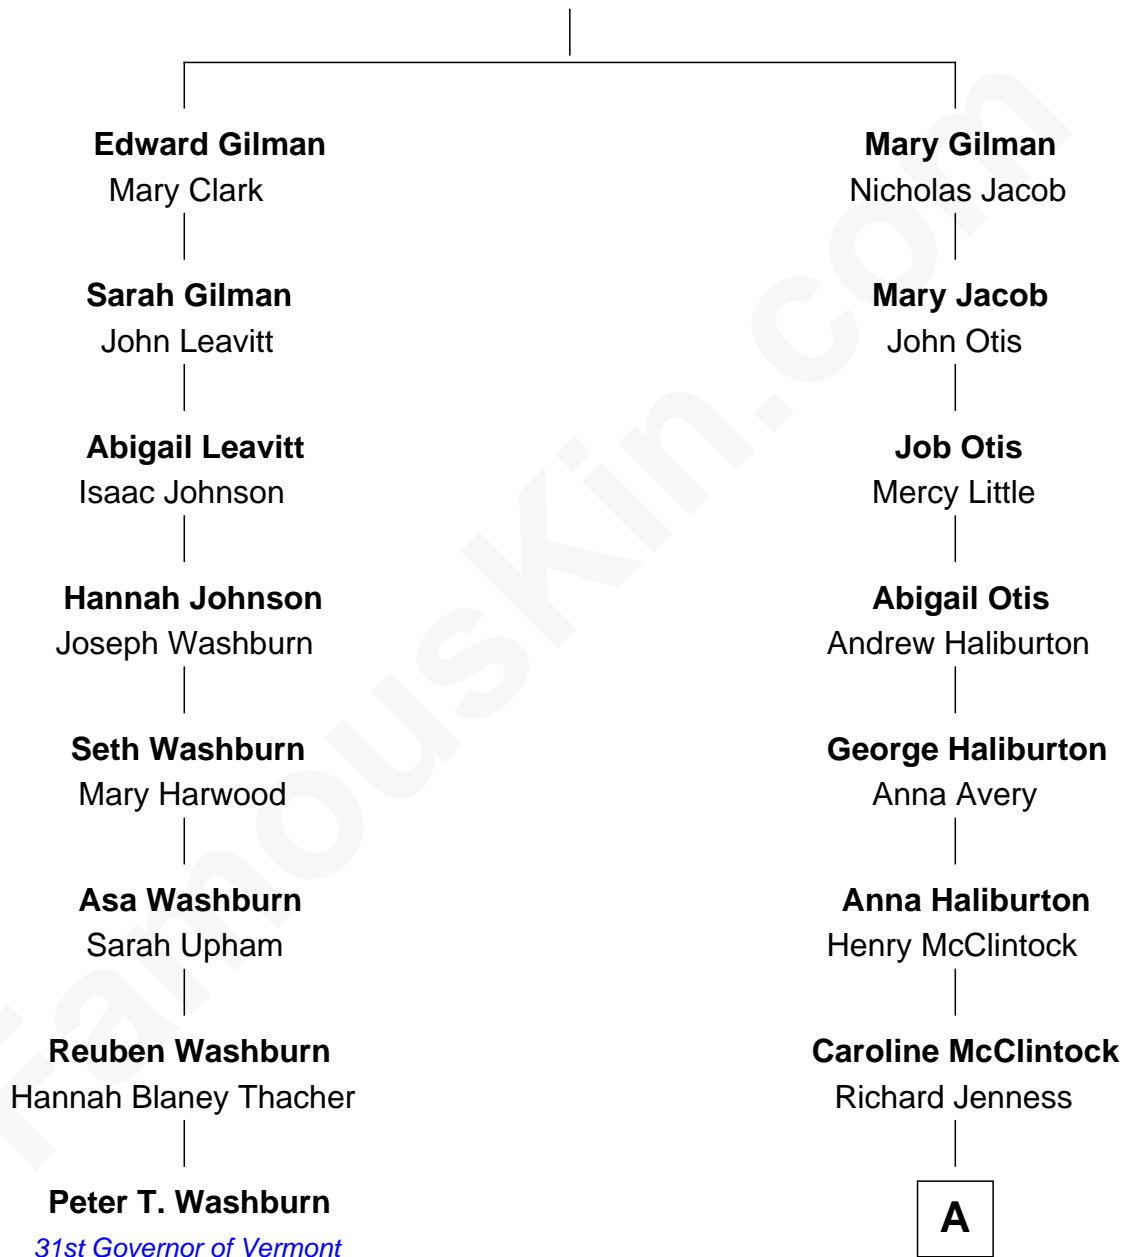

FamousKin.com Relationship Chart of

Peter T. Washburn

31st Governor of Vermont

7th cousin 2 times removed of

Clare Eames

Silent Movie Actress

Edward Gilman

A

Clara Holmes Jenness
William Thomas Hamilton

Clare Hamilton
Harold Hayden Eames

Clare Eames
Silent Movie Actress

FamousKin.com