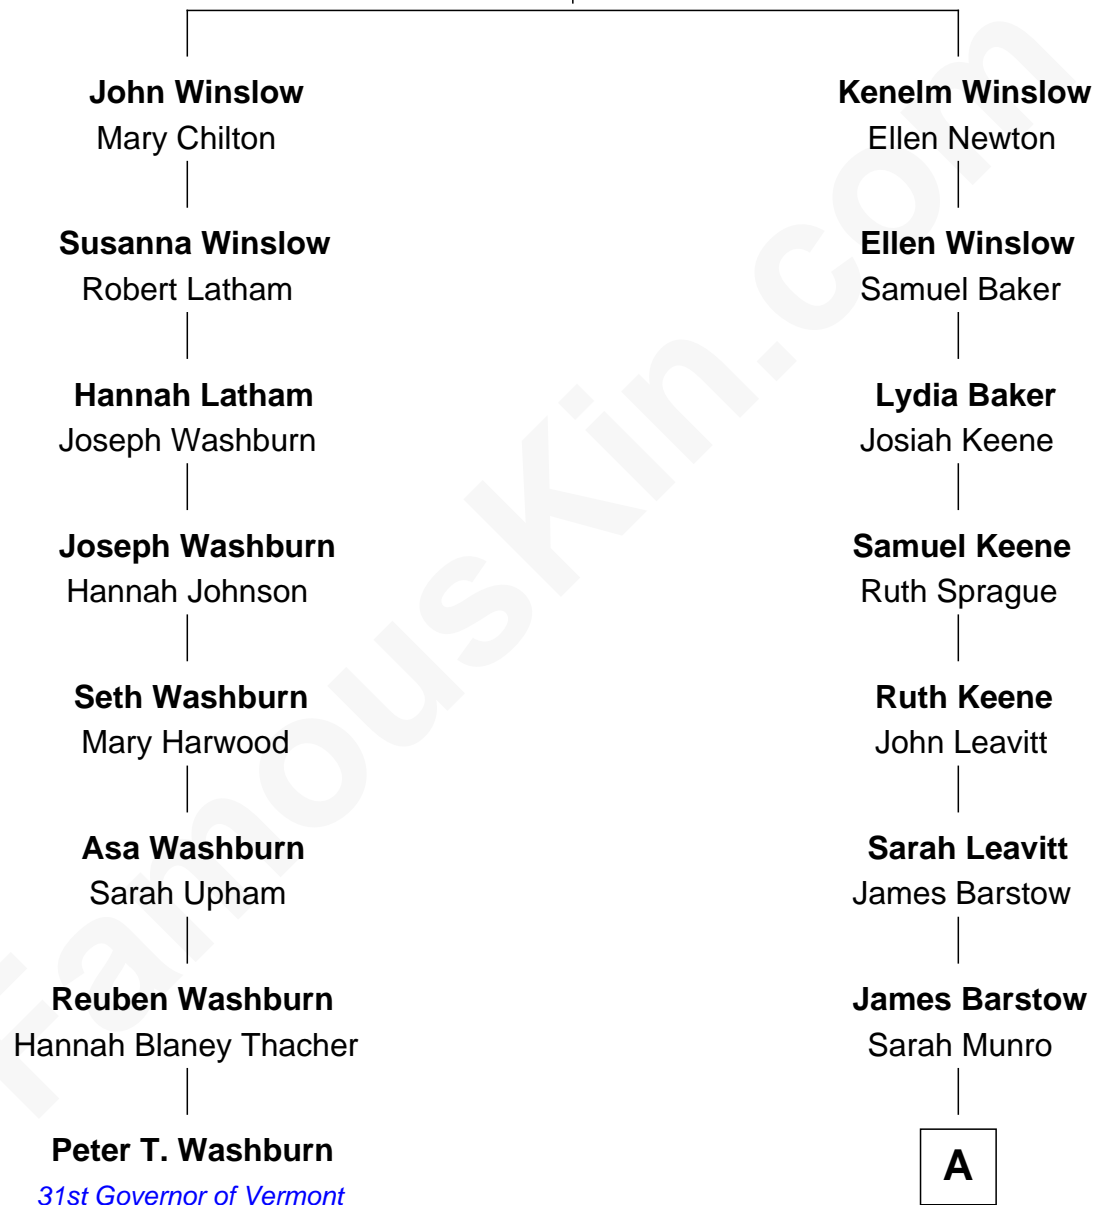

FamousKin.com Relationship Chart of

Peter T. Washburn

31st Governor of Vermont

7th cousin 4 times removed of

Anthony Edwards

TV and Movie Actor

Edward Winslow

Magdalen Oliver

A

|
Mary M. M. Barstow

John Stephen Dennis

|
Annie Delano Dennis

Charles Albert Edwards

|
William Albert Edwards

Josephine E. Ross

|
Peter E. Edwards

Erika Kem Weber

|
Anthony Edwards

TV and Movie Actor