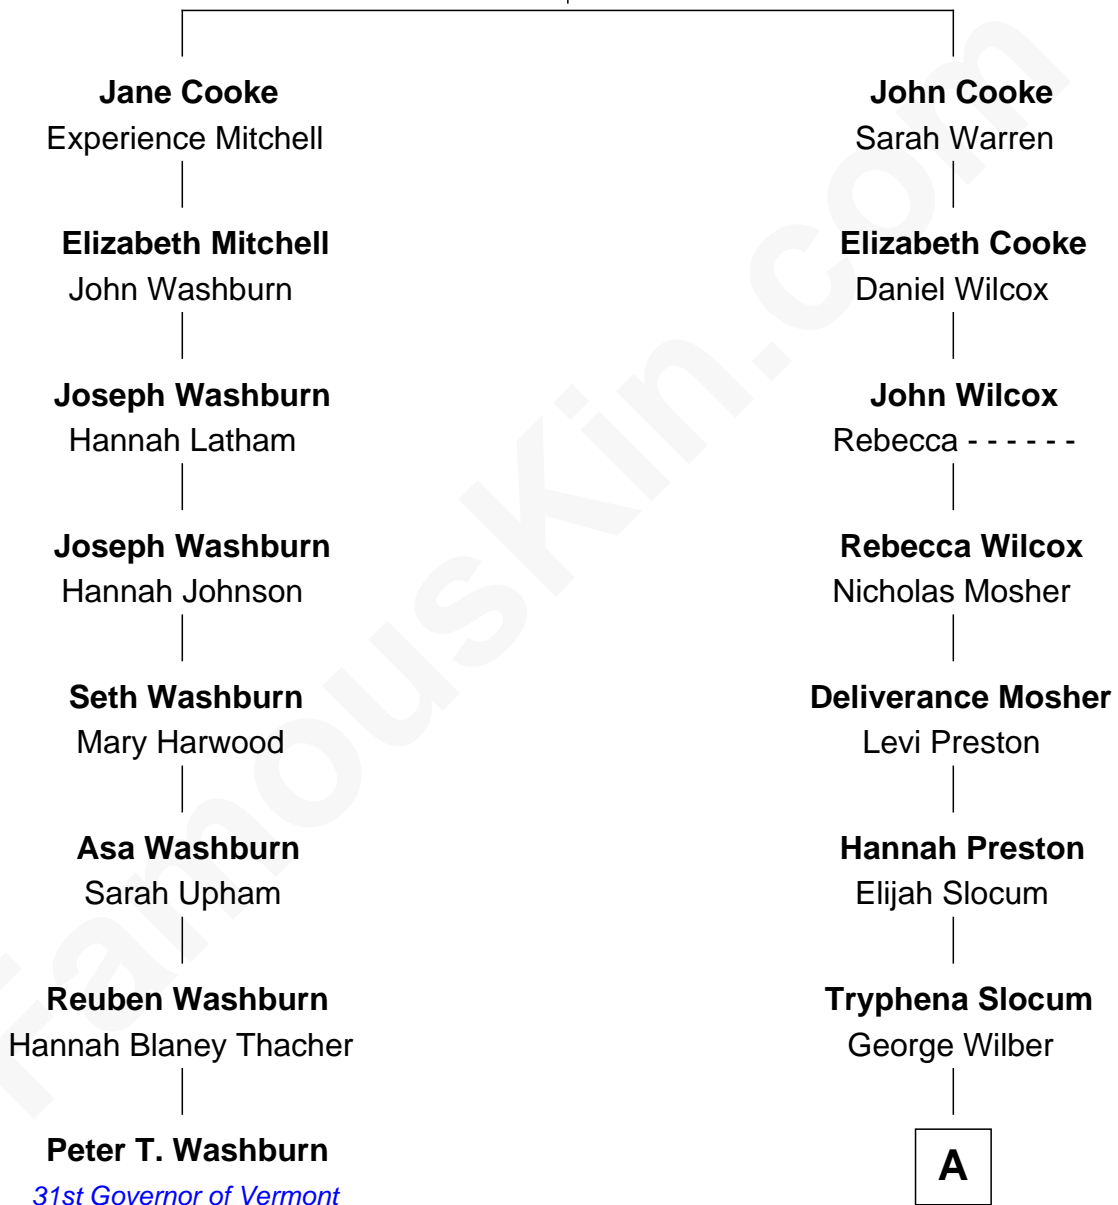

FamousKin.com Relationship Chart of

Peter T. Washburn

31st Governor of Vermont

7th cousin 3 times removed of

Ann B. Davis

TV Actress

Francis Cooke
Hester le Mahieu

A

Hannah E. Wilber

Jacob Burnett Hamilton

Adeline Webster Hamilton

Frank Virgil Davis

Cassius Miles Davis

Marguerite Stott

Ann B. Davis

TV Actress