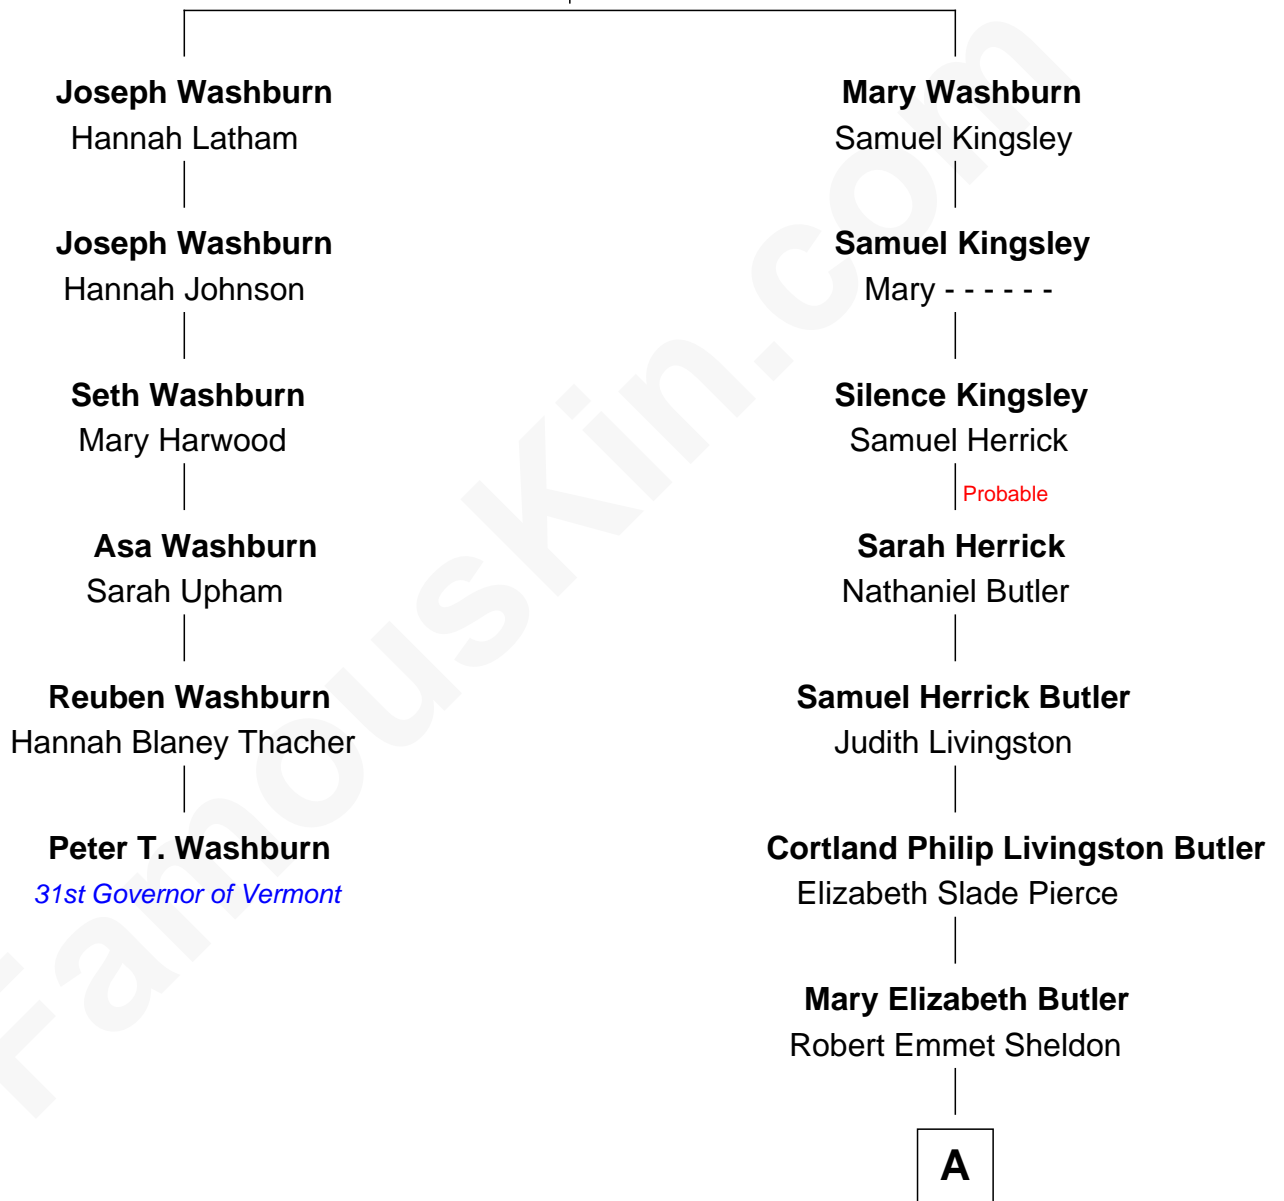

# FamousKin.com Relationship Chart of

**Peter T. Washburn**

*31st Governor of Vermont*

5th cousin 4 times removed of

**George H. W. Bush**

*41st U.S. President*

**John Washburn**

Elizabeth Mitchell

**A**

—  
**Flora Sheldon**  
Samuel Prescott Bush

—  
**Prescott Sheldon Bush**  
Dorothy Wear Walker

—  
**George H. W. Bush**  
*41st U.S. President*

FamousKin.com