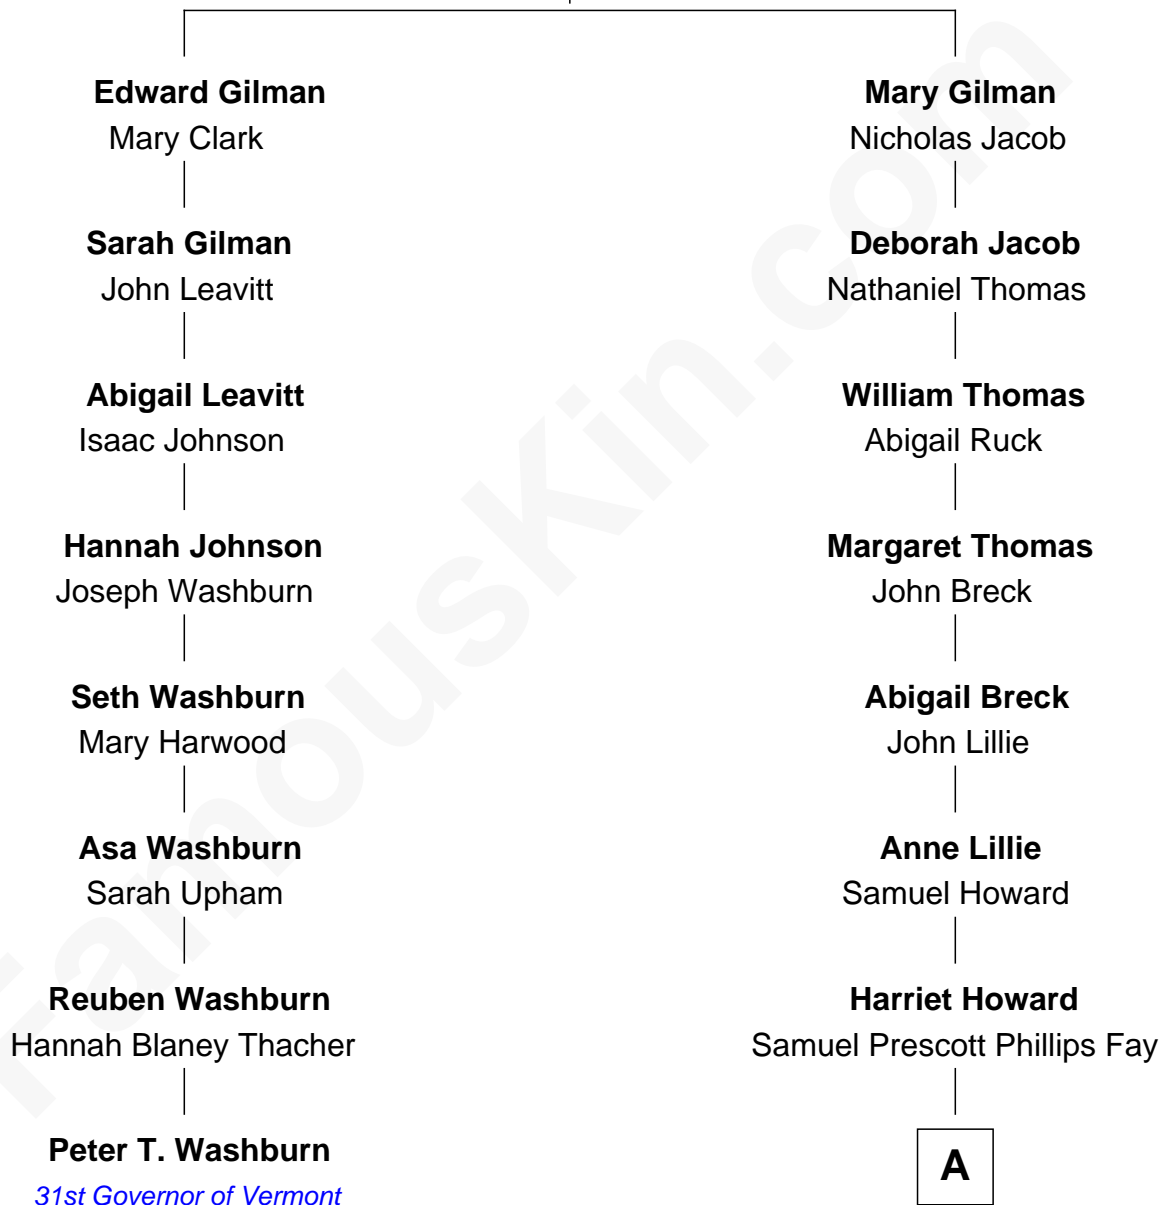

# FamousKin.com Relationship Chart of

**Peter T. Washburn**

*31st Governor of Vermont*

7th cousin 4 times removed of

**George H. W. Bush**

*41st U.S. President*

**Edward Gilman**

**A**

—  
**Samuel Howard Fay**  
Susan Montfort Shellman

—  
**Harriet Eleanor Fay**  
Rev. James Smith Bush

—  
**Samuel Prescott Bush**  
Flora Sheldon

—  
**Prescott Sheldon Bush**  
Dorothy Wear Walker

—  
**George H. W. Bush**  
*41st U.S. President*