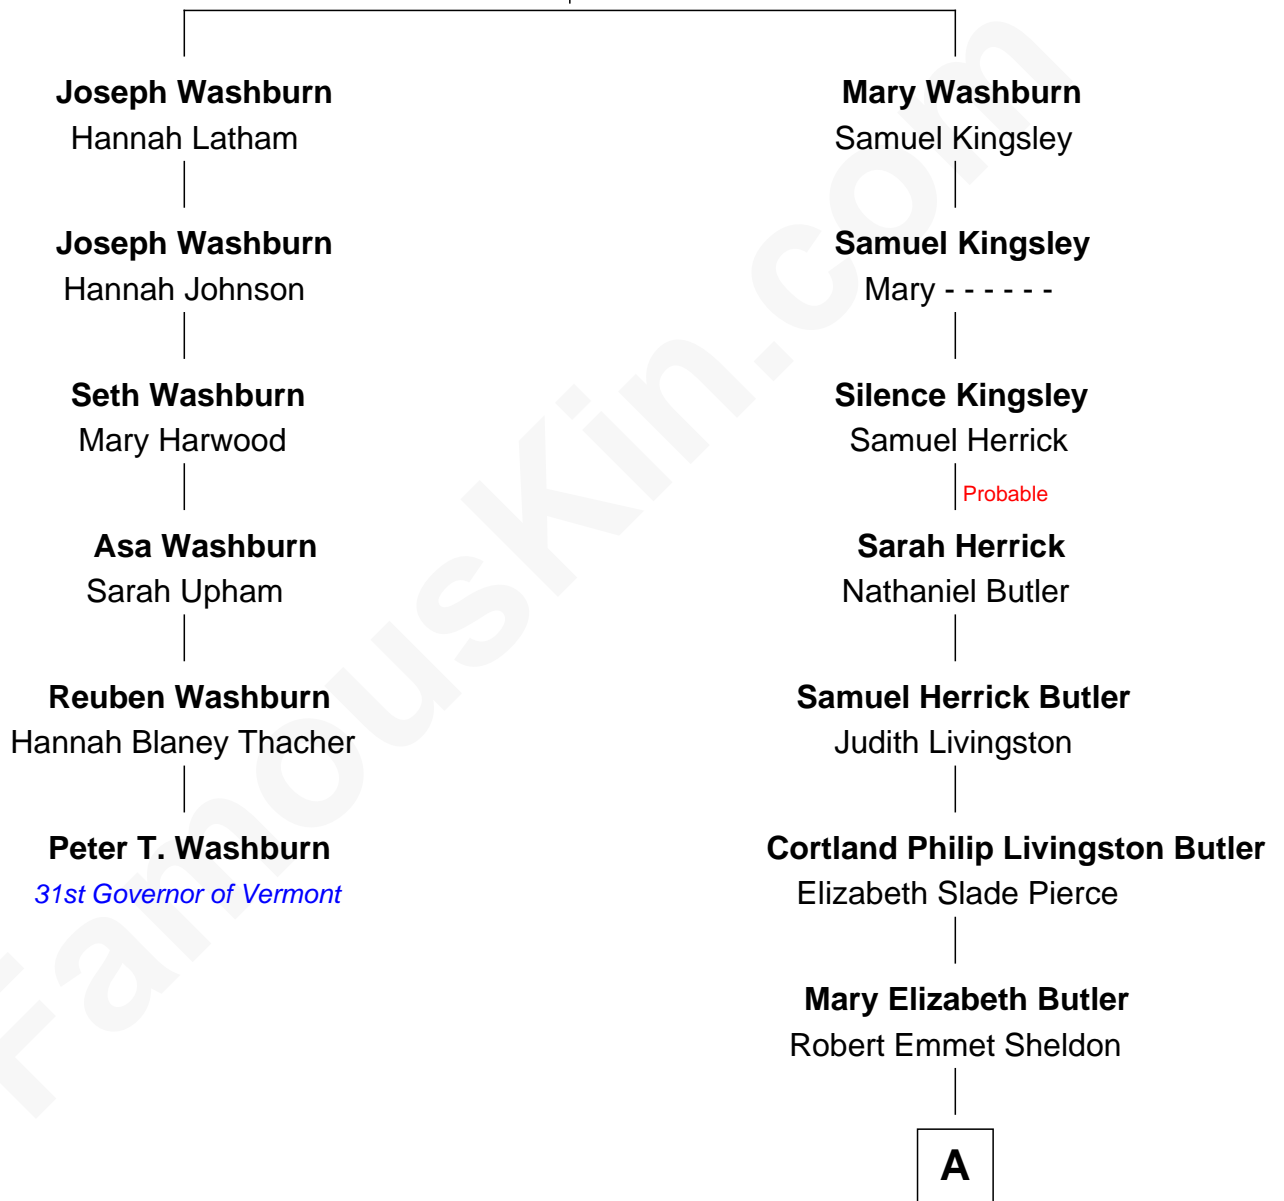

# FamousKin.com Relationship Chart of

**Peter T. Washburn**

*31st Governor of Vermont*

5th cousin 5 times removed of

**George W. Bush**

*43rd U.S. President*

**John Washburn**

Elizabeth Mitchell

**A**

—  
**Flora Sheldon**

Samuel Prescott Bush

—  
**Prescott Sheldon Bush**

Dorothy Wear Walker

—  
**George Herbert Walker Bush**

Barbara Pierce

—  
**George W. Bush**

*43rd U.S. President*

FamousKin.com