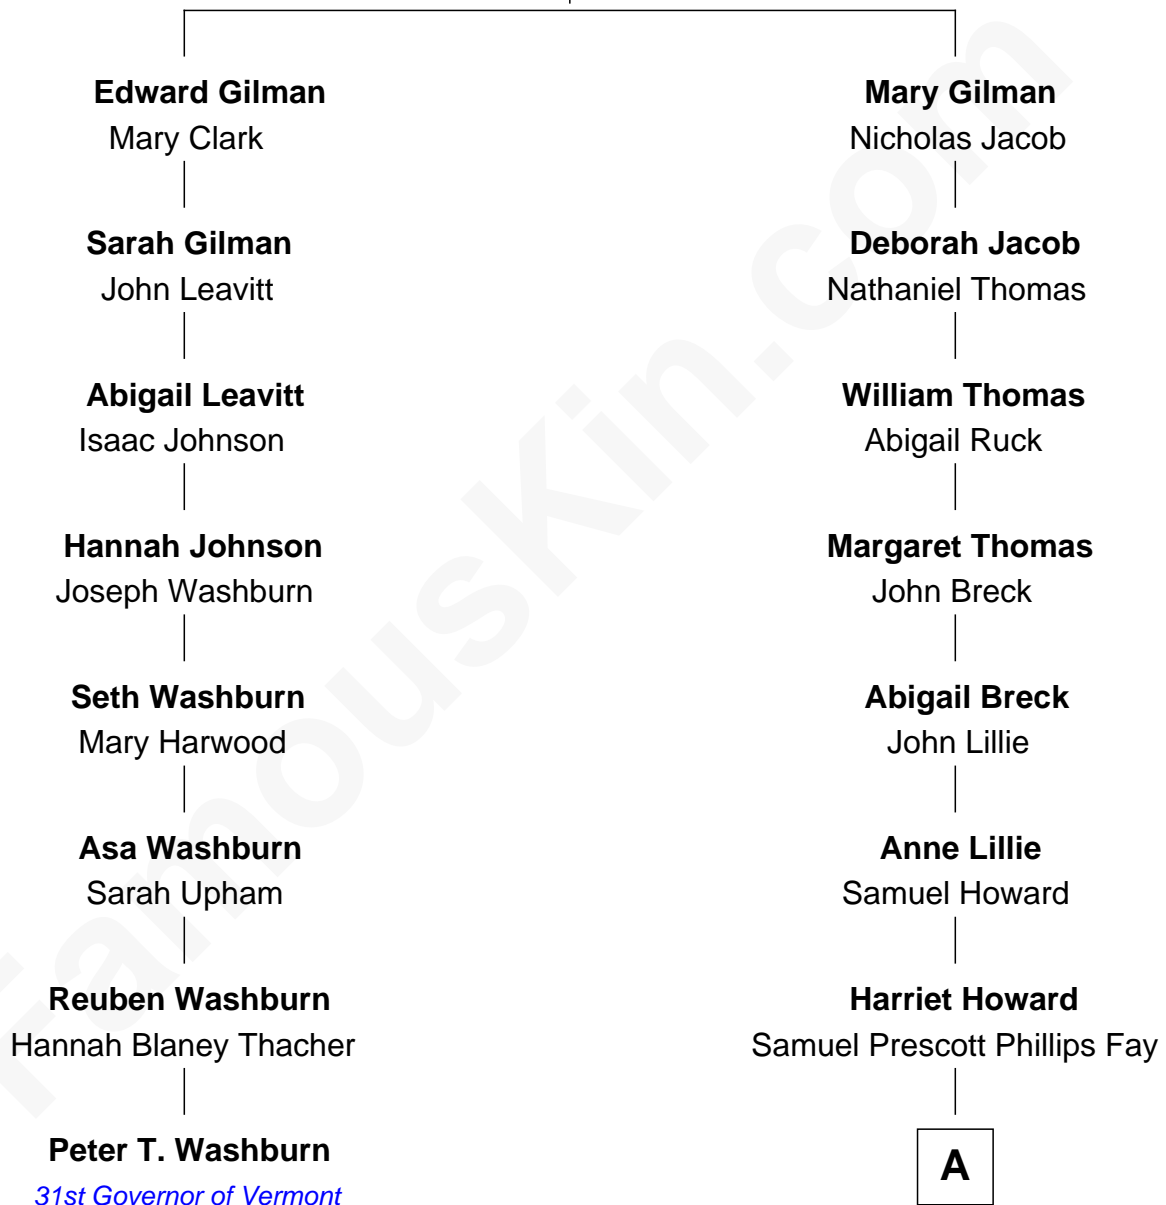

# FamousKin.com Relationship Chart of

**Peter T. Washburn**

*31st Governor of Vermont*

7th cousin 5 times removed of

**George W. Bush**

*43rd U.S. President*

**Edward Gilman**

**A**

**Samuel Howard Fay**  
Susan Montfort Shellman

**Harriet Eleanor Fay**  
Rev. James Smith Bush

**Samuel Prescott Bush**  
Flora Sheldon

**Prescott Sheldon Bush**  
Dorothy Wear Walker

**George Herbert Walker Bush**  
Barbara Pierce

**George W. Bush**  
*43rd U.S. President*