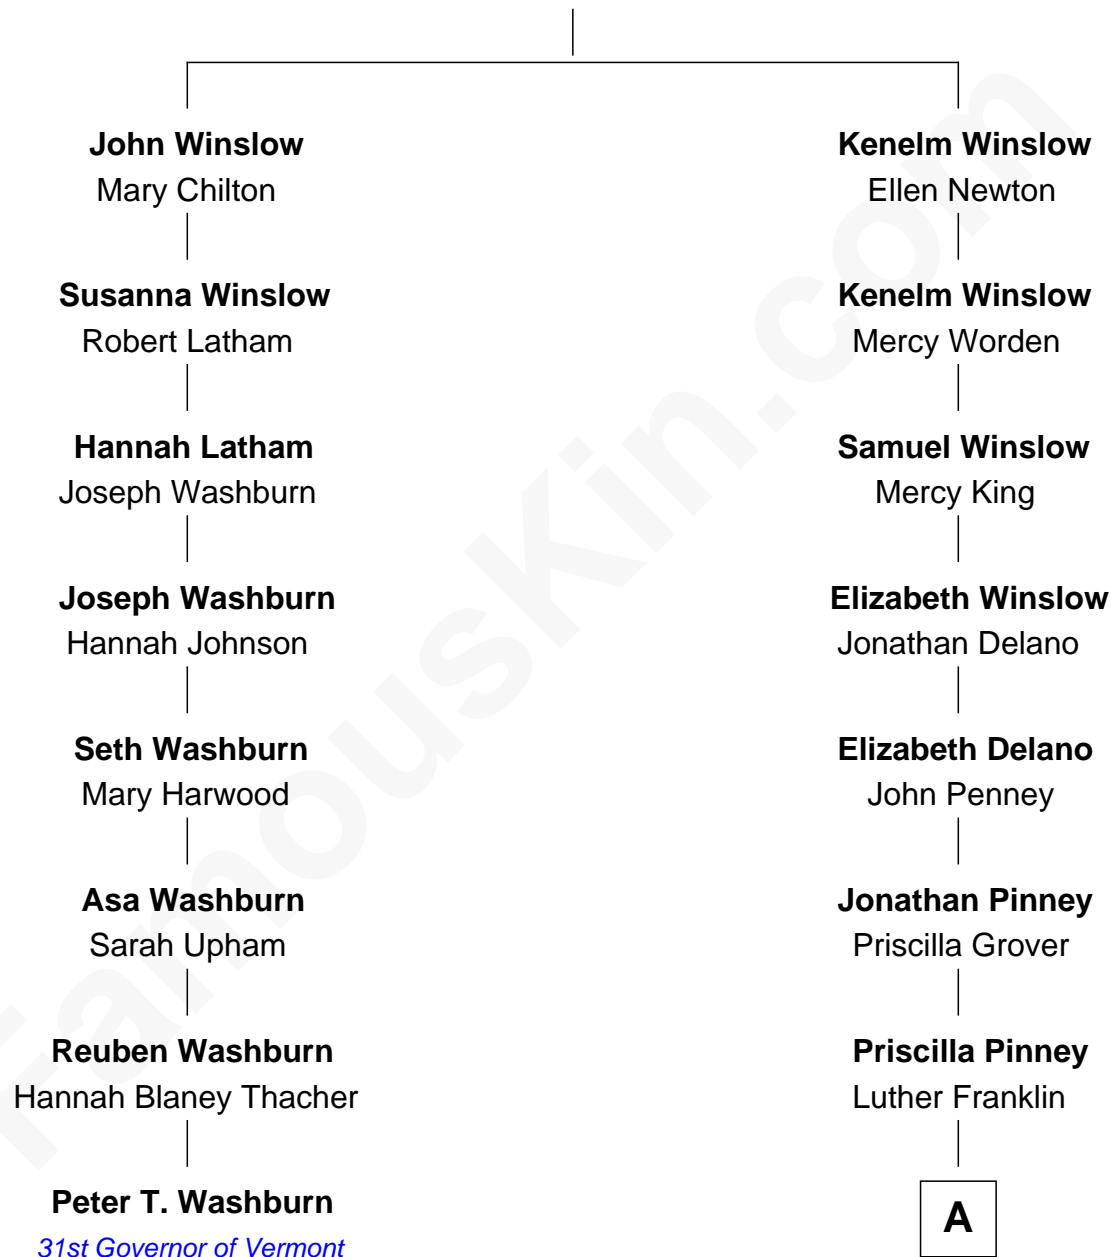

FamousKin.com Relationship Chart of

Peter T. Washburn

31st Governor of Vermont

7th cousin 2 times removed of

Calvin Coolidge

30th U.S. President

Edward Winslow

Magdalen Oliver

A

Abigail Pinney Franklin

Hiram Dunlap Moor

Victoria Josephine Moor

Col. John Calvin Coolidge

Calvin Coolidge

30th U.S. President

FamousKin.com