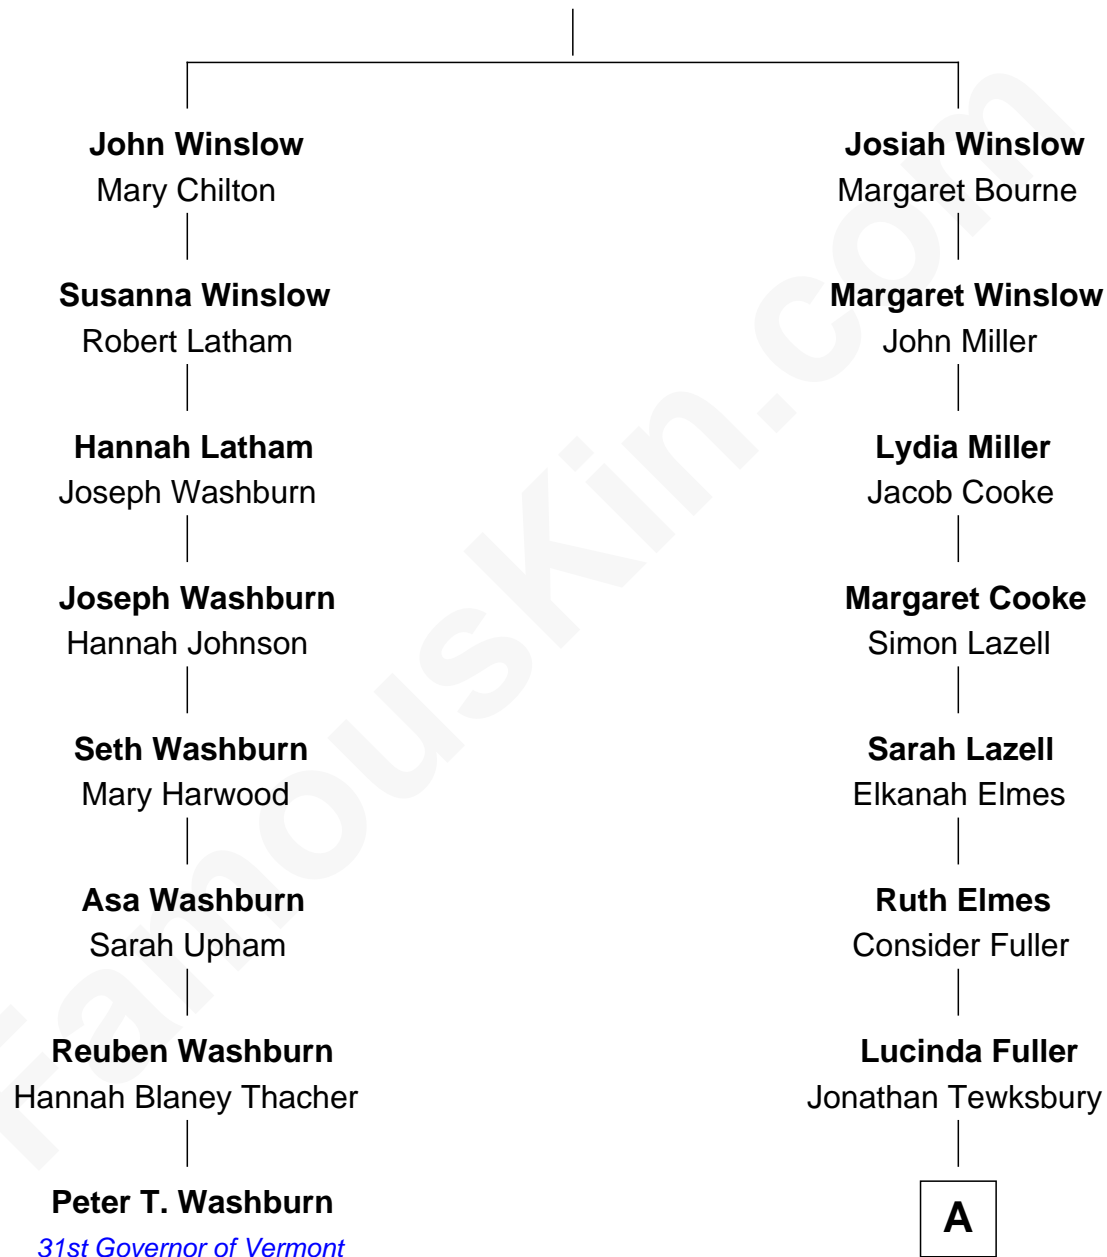

FamousKin.com Relationship Chart of

Peter T. Washburn

31st Governor of Vermont

7th cousin 4 times removed of

Richard Gere

Movie Actor

Edward Winslow

Magdalen Oliver

A

Sarah E. Tewksbury

Albert Rezin Geer

George Lane Gere

Mary Alworth

Albert William Gere

Hazel Marjorie Snover

Homer George Gere