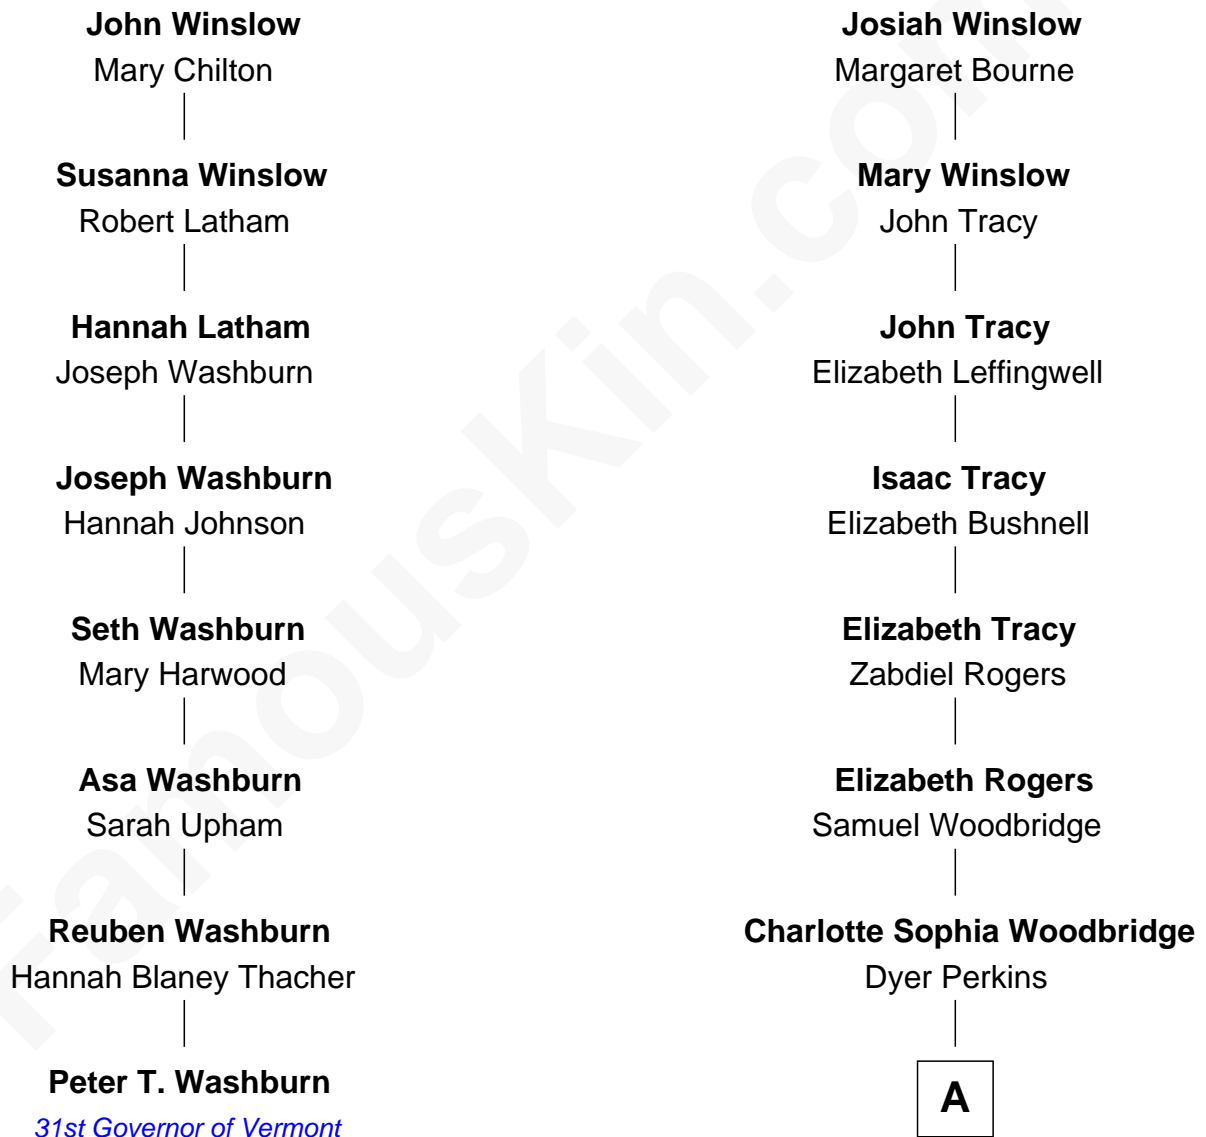

FamousKin.com Relationship Chart of

Peter T. Washburn

31st Governor of Vermont

7th cousin 3 times removed of

Humphrey Bogart

Movie Actor

Edward Winslow

Magdalen Oliver

A

Elizabeth Rogers Perkins

Harvey Humphrey

John Perkins Humphrey

Frances Dewey Churchill

Maud Humphrey

Dr. Belmont Deforest Bogart

Humphrey Bogart