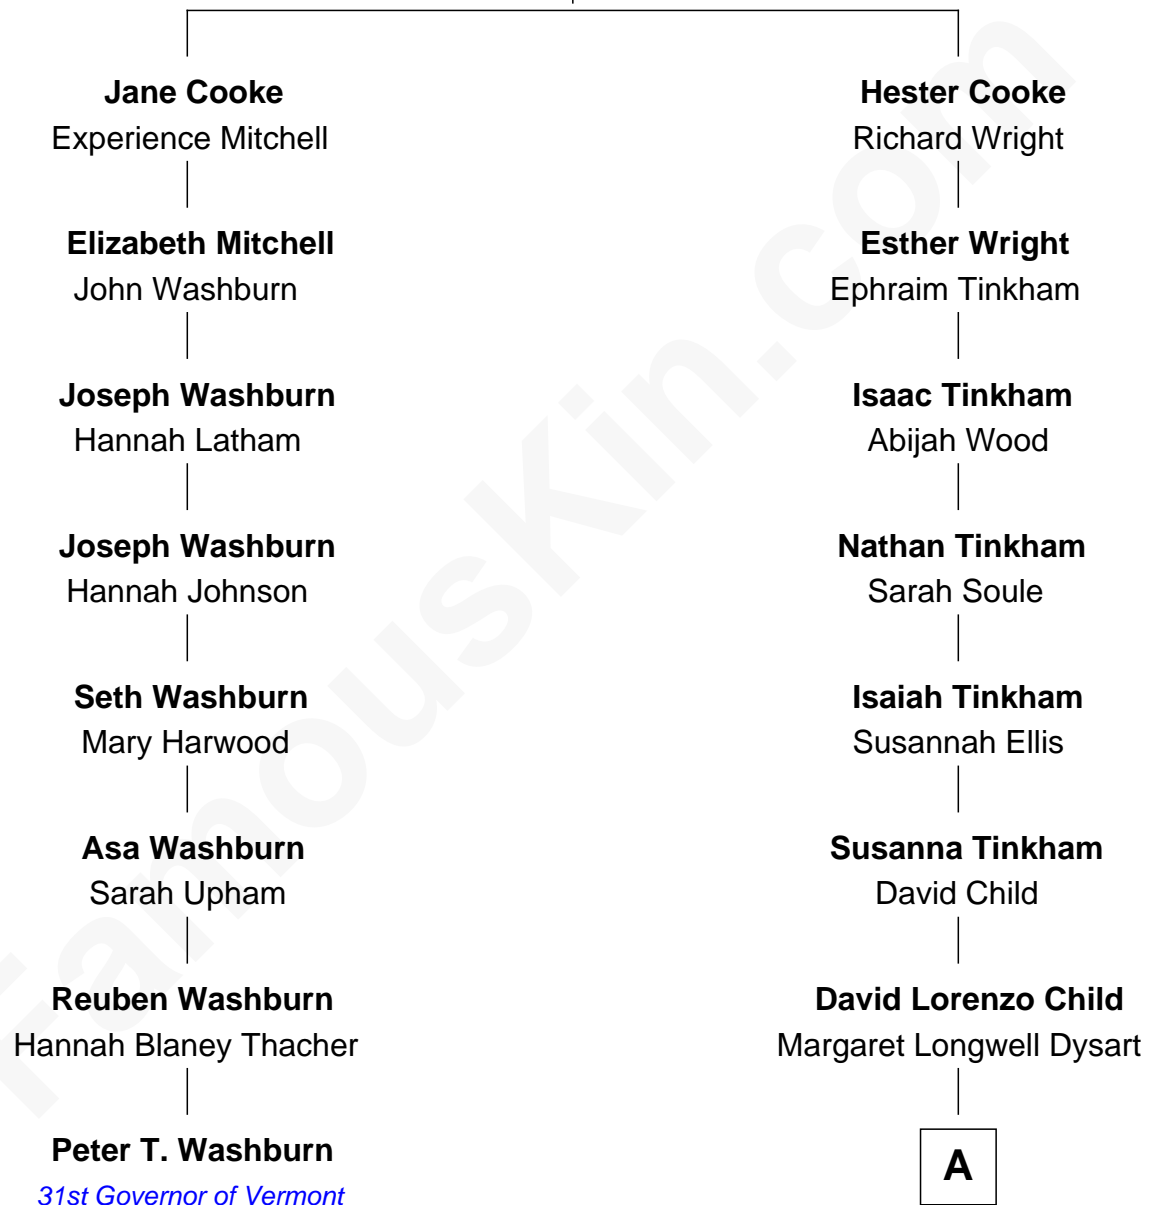

# FamousKin.com Relationship Chart of

**Peter T. Washburn**

*31st Governor of Vermont*

7th cousin 3 times removed of

**Dick Van Dyke**

*TV Actor - "The Dick Van Dyke Show"*

**Francis Cooke**  
Hester le Mahieu

A

|  
**Susan Elizabeth Child**  
Ninian Alphonse McCord

|  
**Charles Cornelius McCord**  
Adeline Verinda Neal

|  
**Hazel Victoria McCord**  
Loren Wayne Van Dyke

|  
**Dick Van Dyke**  
*TV Actor - "The Dick Van Dyke Show"*