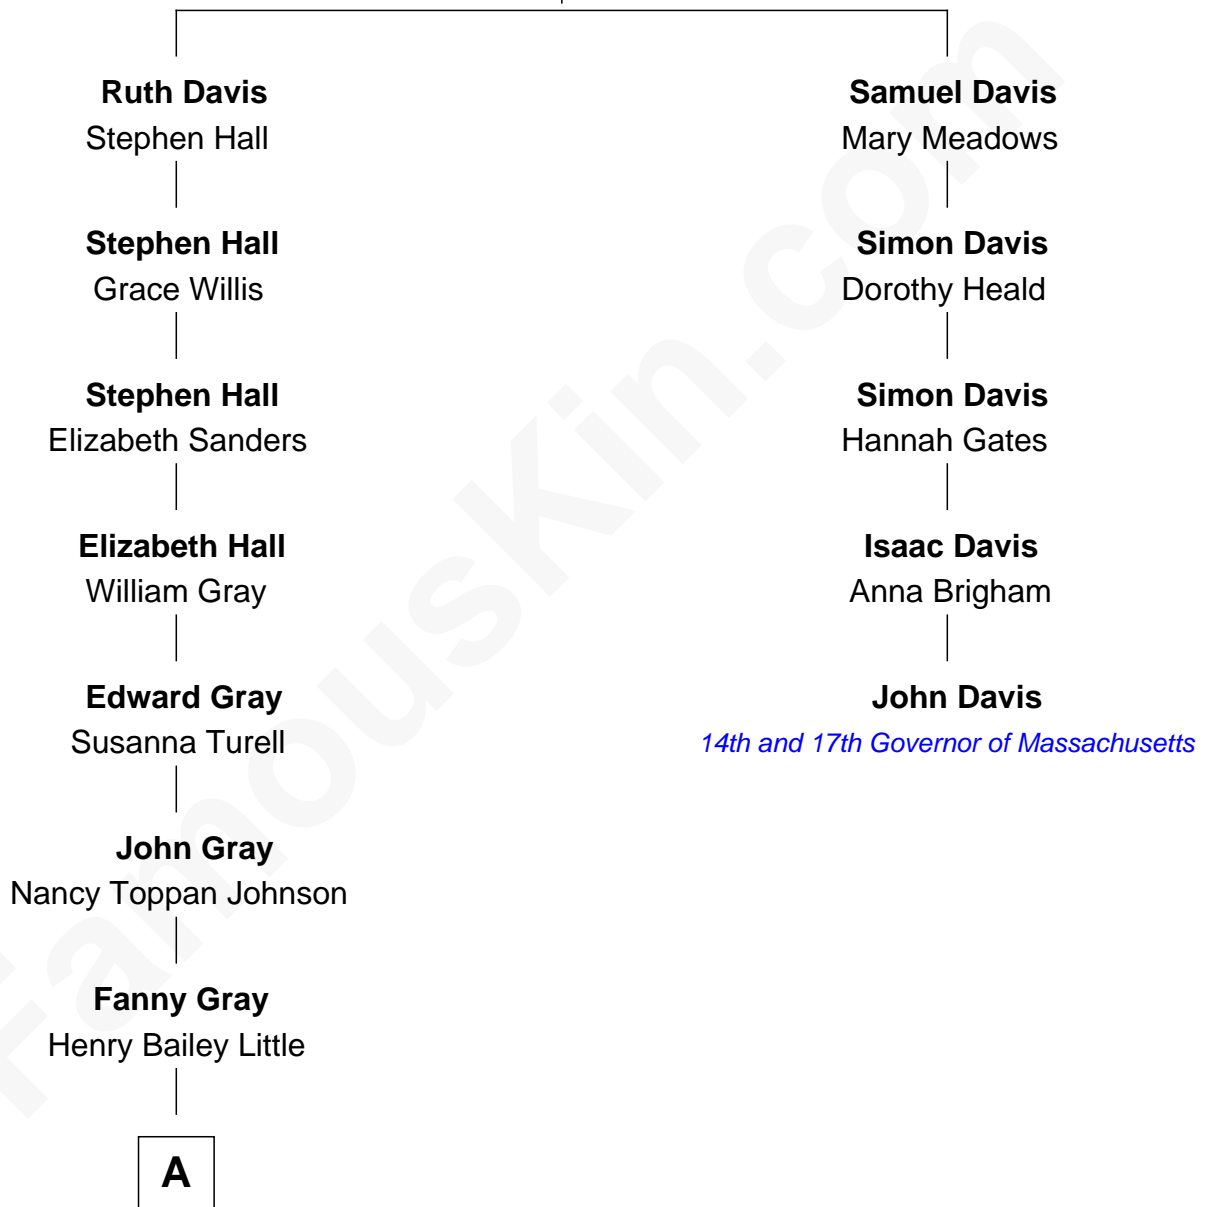

# FamousKin.com Relationship Chart of

**Charlie Baker**

*72nd Governor of Massachusetts*

**4th cousin 5 times removed of**

**John Davis**

*14th and 17th Governor of Massachusetts*

**Dolor Davis**  
Margery Willard

**A**

—  
**Eleanor Johnson Little**

Charles Duane Baker

—  
**Charles Duane Baker**

Alice Elizabeth Ghormley

—  
**Charlie Baker**

*72nd Governor of Massachusetts*

FamousKin.com