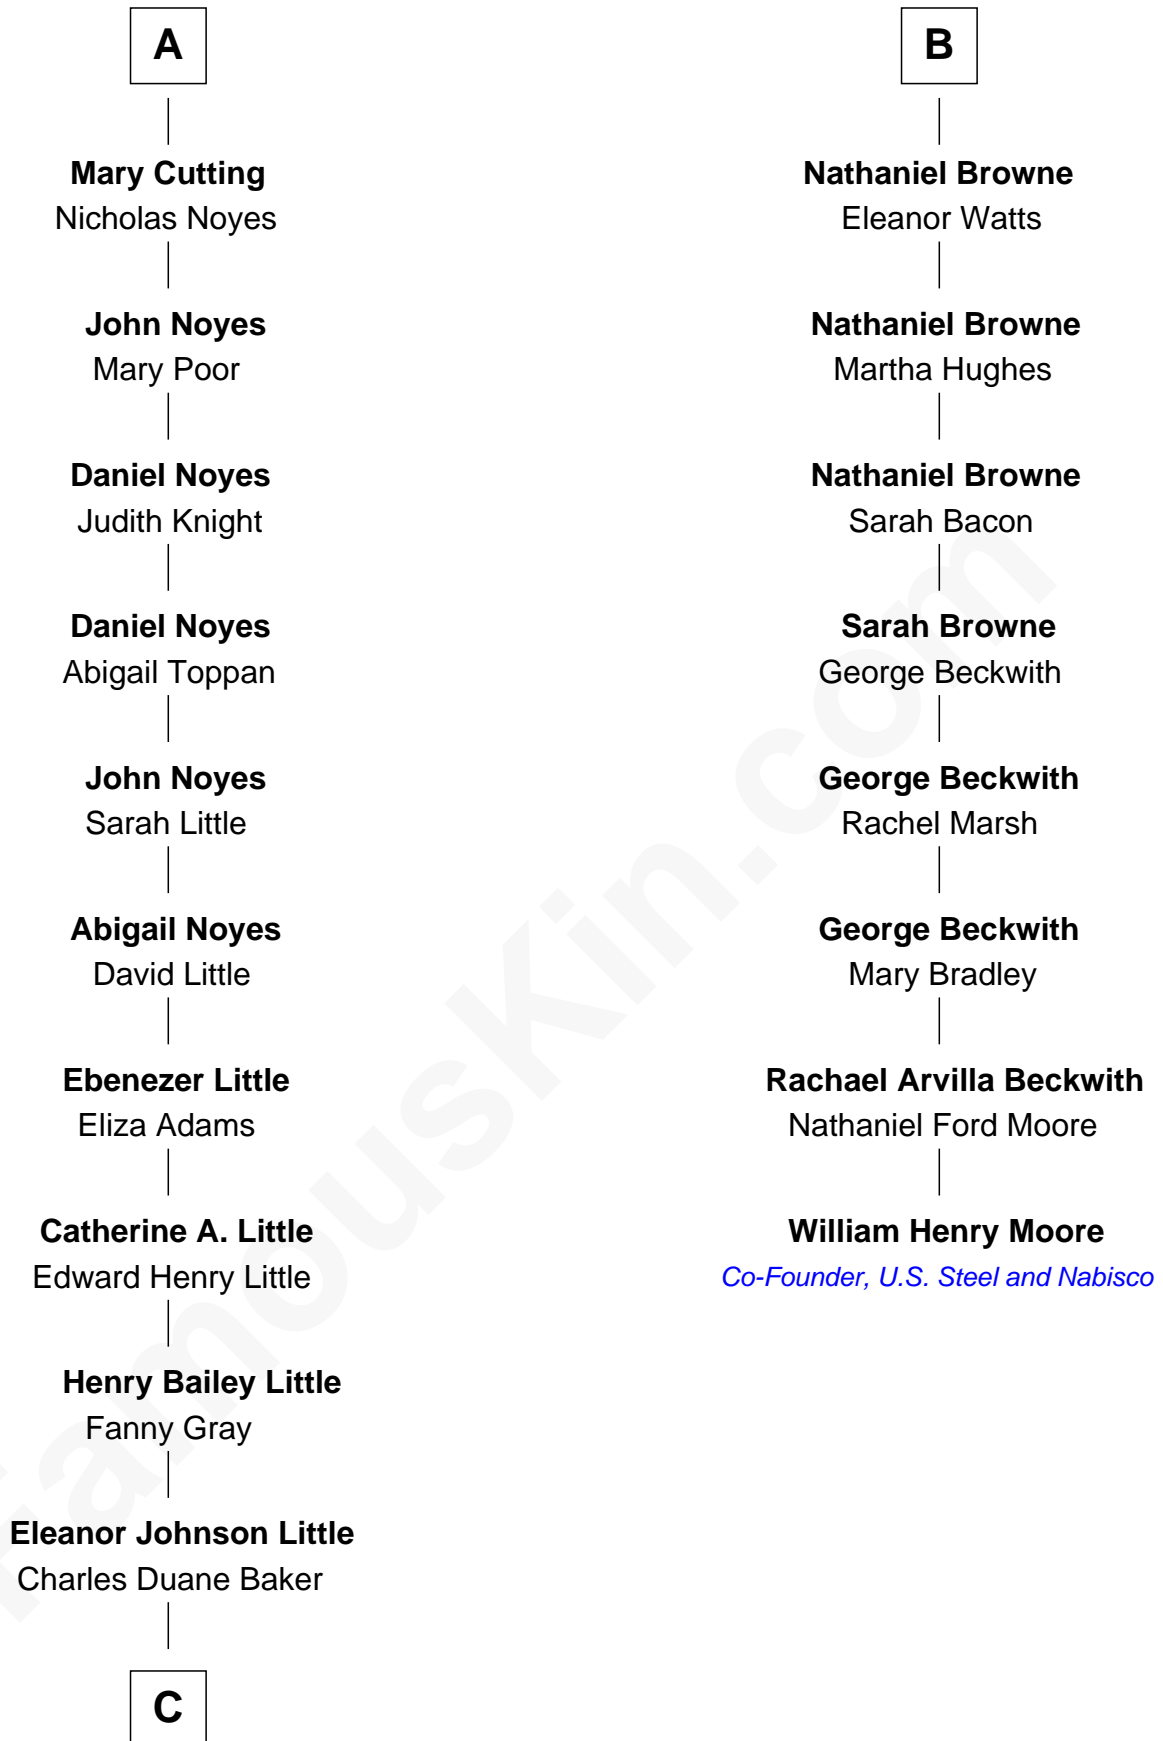

FamousKin.com

Relationship Chart of

Charlie Baker

72nd Governor of Massachusetts

14th cousin 4 times removed of

William Henry Moore

Co-Founder, U.S. Steel and Nabisco

C

Charles Duane Baker
Alice Elizabeth Ghormley

Charlie Baker
72nd Governor of Massachusetts

FamousKin.com