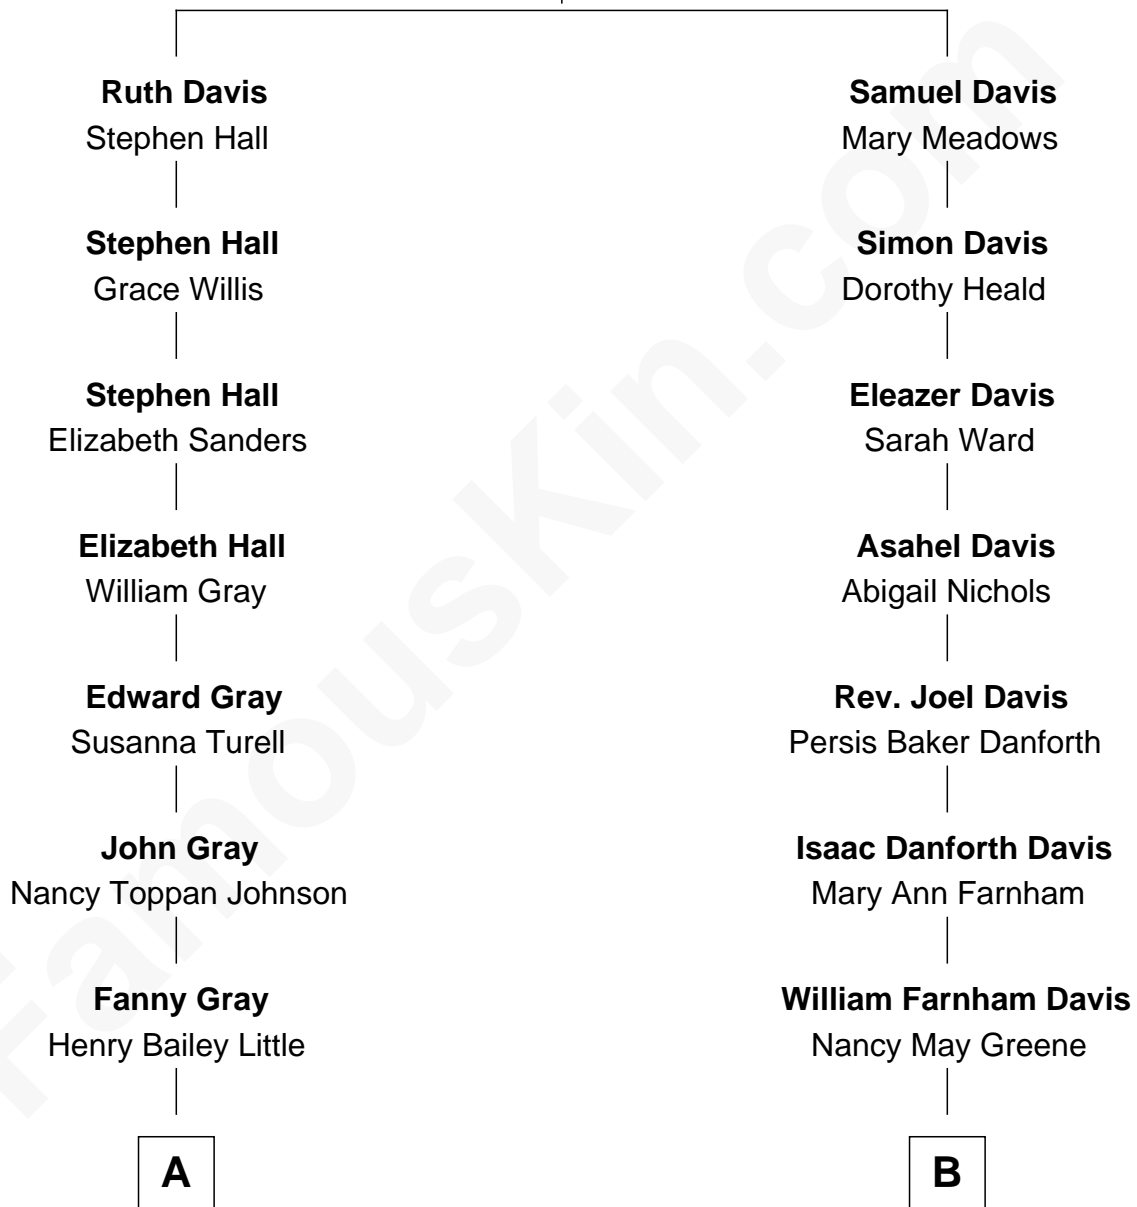

FamousKin.com Relationship Chart of

Charlie Baker

72nd Governor of Massachusetts

9th cousin of

Geena Davis

Movie and TV Actress

Dolor Davis
Margery Willard

A

Eleanor Johnson Little

Charles Duane Baker

Charles Duane Baker
Alice Elizabeth Ghormley

Charlie Baker
72nd Governor of Massachusetts

B

Isaac Danforth Davis

Edna Frances Greene

William Frank Davis
Lucille Martha Cook