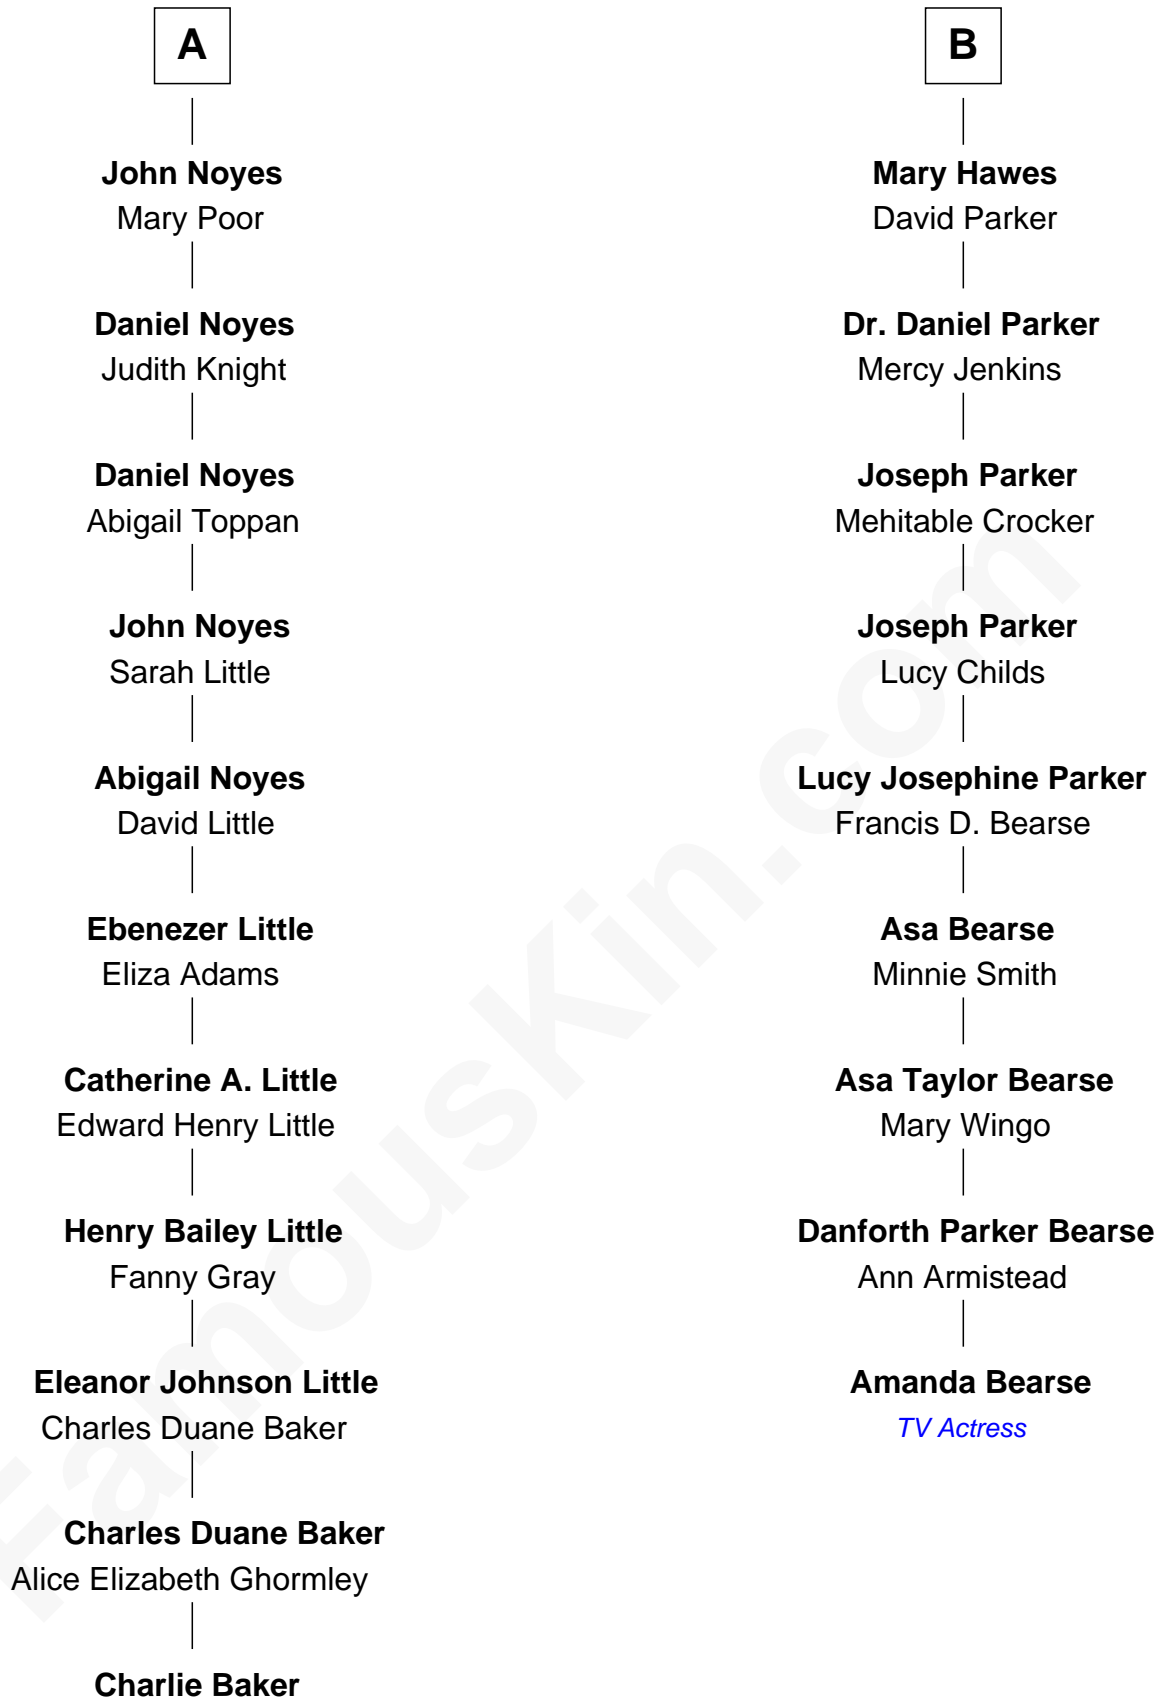

FamousKin.com Relationship Chart of

Charlie Baker

72nd Governor of Massachusetts

15th cousin 2 times removed of

Amanda Bearse

TV Actress

John Brome
Beatrice Shirley

72nd Governor of Massachusetts

Amanda Bearse photo by [Super Festivals](#) (CC BY-SA 2.0)