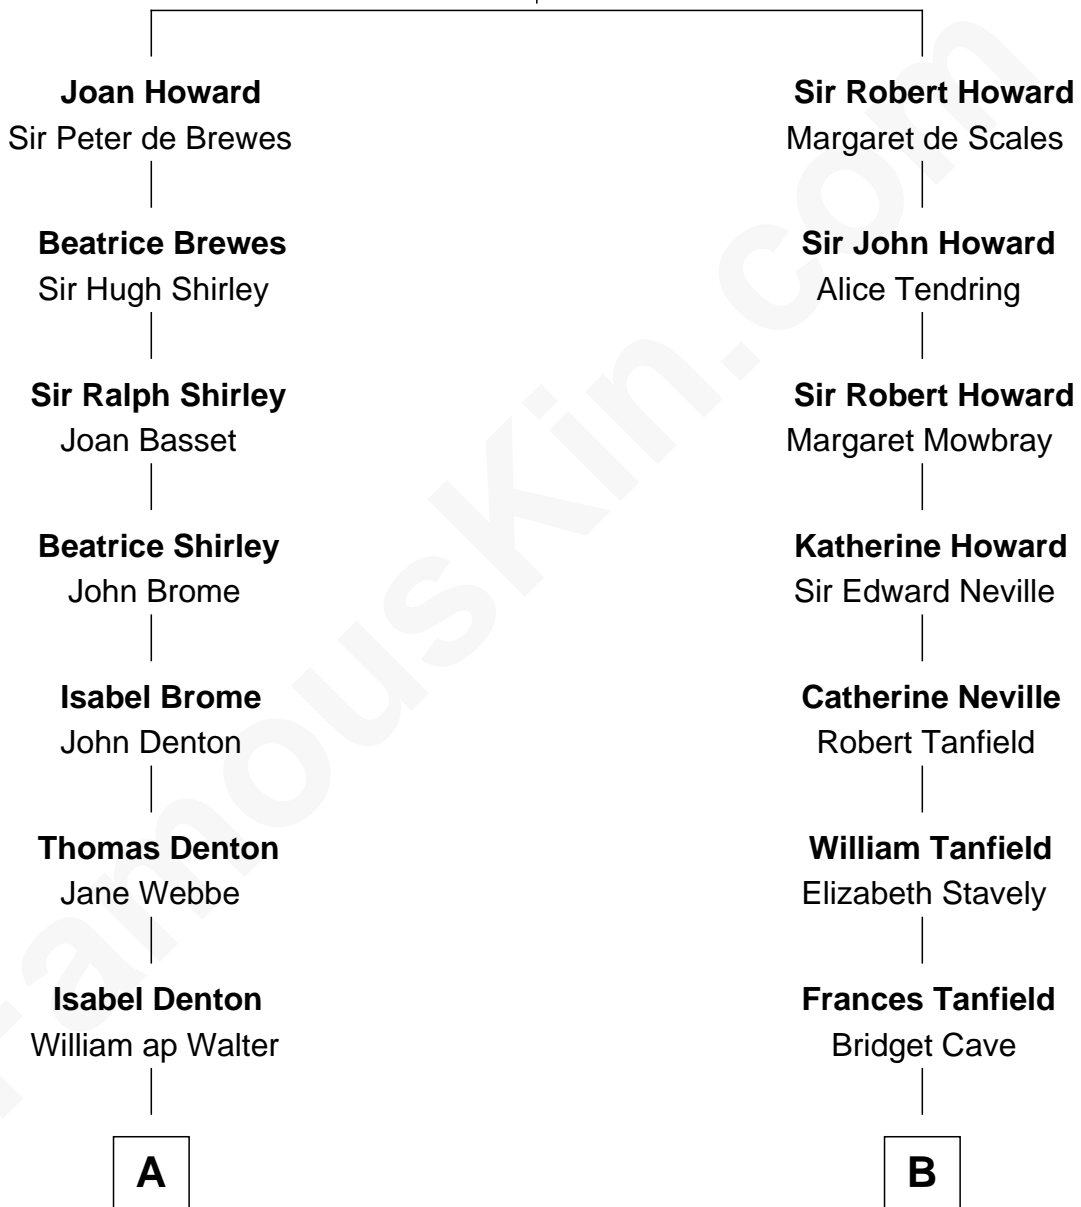

FamousKin.com Relationship Chart of

Charlie Baker

72nd Governor of Massachusetts

20th cousin 1 time removed of

Douglas Trumbull

Film Special Effects Pioneer

Sir John Howard

Alice de Bois

C

Catherine A. Little
Edward Henry Little

Henry Bailey Little
Fanny Gray

Eleanor Johnson Little
Charles Duane Baker

Charles Duane Baker
Alice Elizabeth Ghormley

Charlie Baker
72nd Governor of Massachusetts