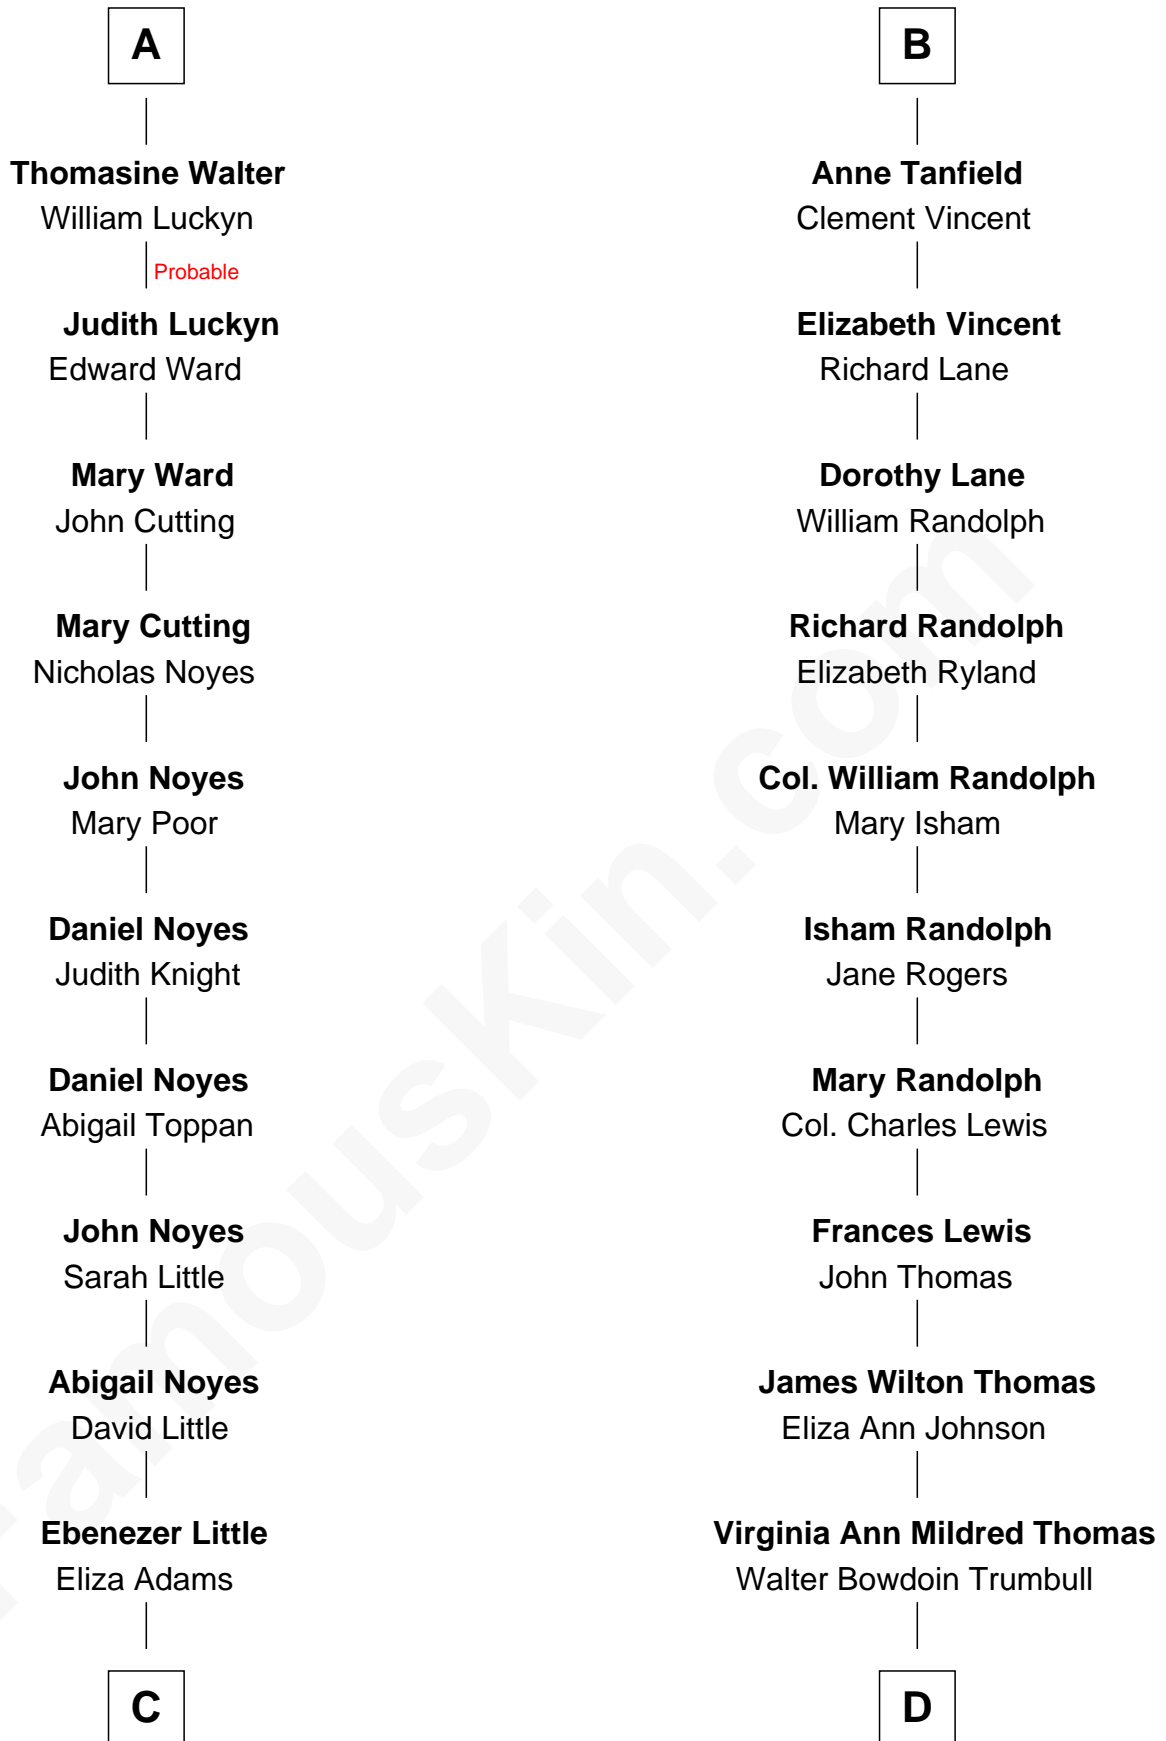

FamousKin.com Relationship Chart of

Charlie Baker

72nd Governor of Massachusetts

20th cousin 1 time removed of

Douglas Trumbull

Film Special Effects Pioneer

Sir John Howard

Alice de Bois

C

Catherine A. Little
Edward Henry Little

Henry Bailey Little
Fanny Gray

Eleanor Johnson Little
Charles Duane Baker

Charles Duane Baker
Alice Elizabeth Ghormley

Charlie Baker
72nd Governor of Massachusetts