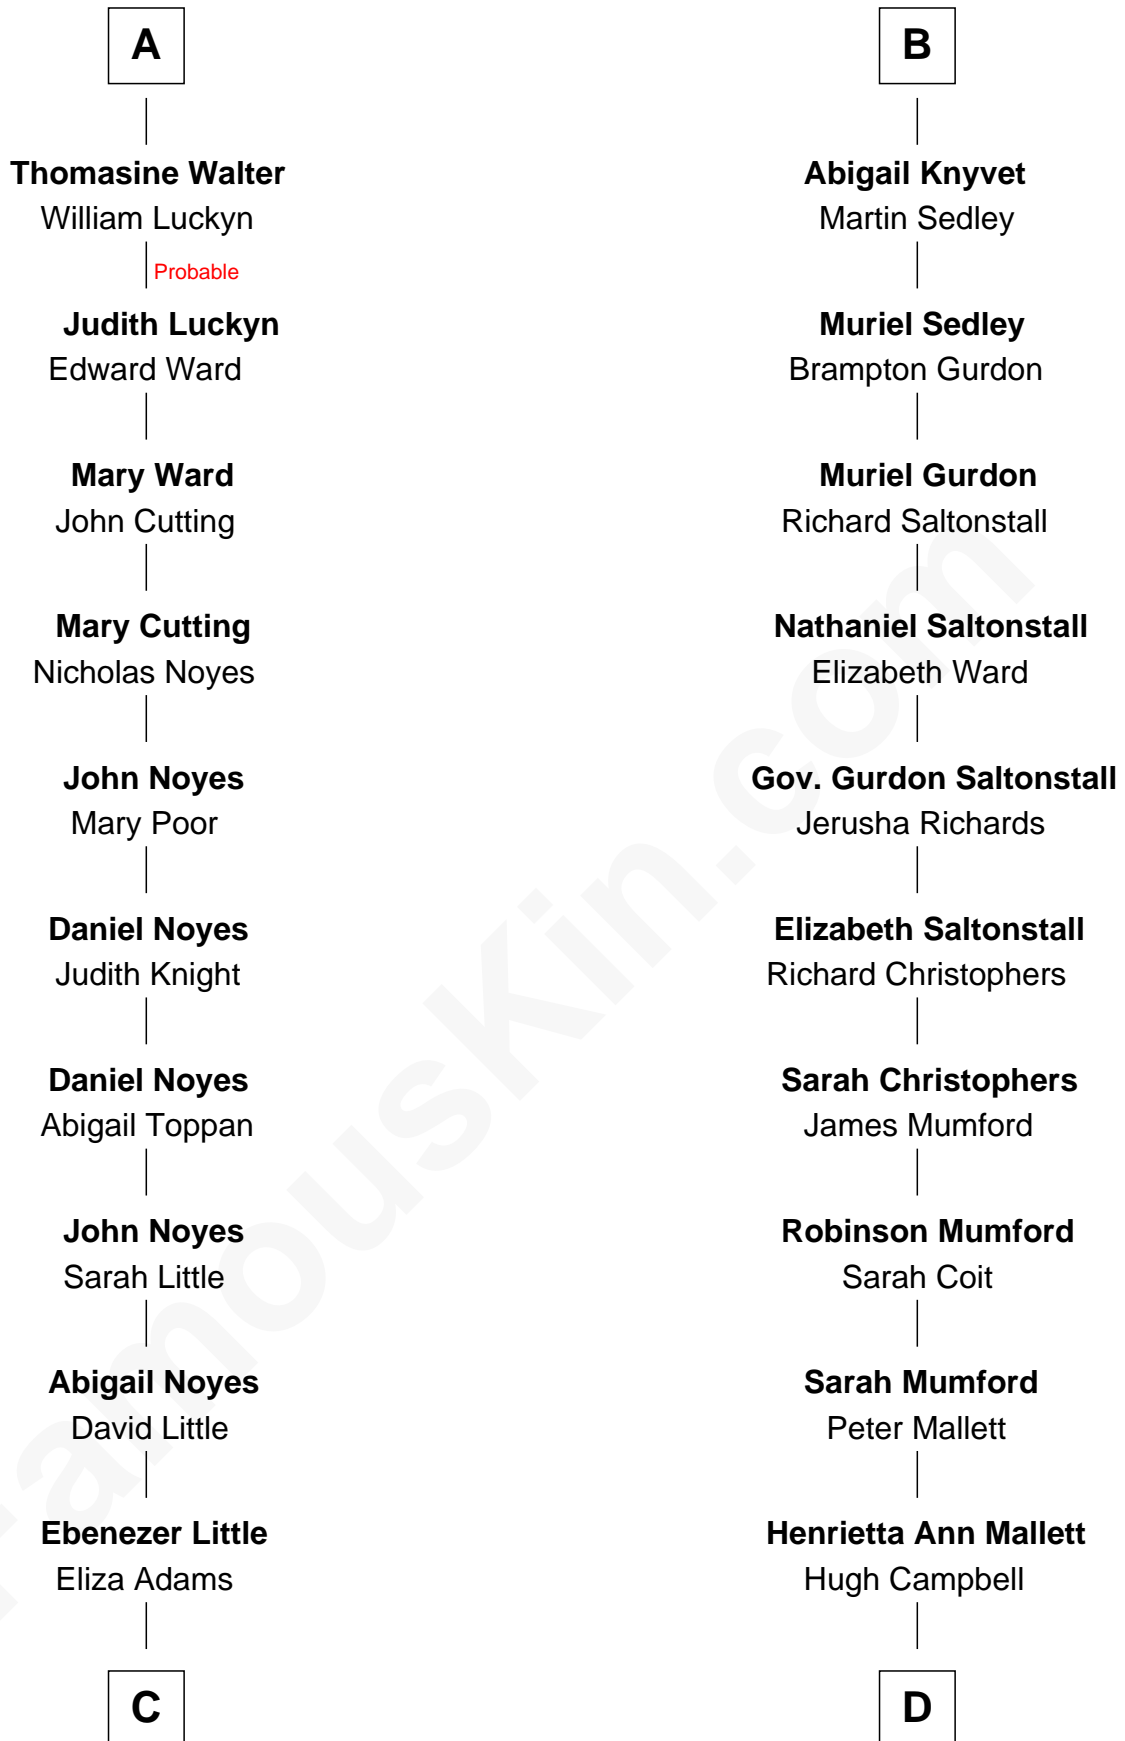

FamousKin.com Relationship Chart of

Charlie Baker

72nd Governor of Massachusetts

20th cousin 1 time removed of

Angela Y. Davis

Civil Rights Activist and former Black Panther

Sir John Howard

Alice de Bois

Joan Howard
Sir Peter de Brewes

Beatrice Brewes
Sir Hugh Shirley

Sir Ralph Shirley
Joan Basset

Beatrice Shirley
John Brome

Isabel Brome
John Denton

Thomas Denton
Jane Webbe

Isabel Denton
William ap Walter

A

Sir Robert Howard
Margaret de Scales

Sir John Howard
Alice Tendring

Sir Robert Howard
Margaret Mowbray

Sir John Howard
Margaret Chedworth

Katherine Howard
Sir John Bouchier

Jane Bouchier
Edmund Knyvet

John Knyvet
Agnes Harcourt

B

C

Catherine A. Little
Edward Henry Little

Henry Bailey Little
Fanny Gray

Eleanor Johnson Little
Charles Duane Baker

Charles Duane Baker
Alice Elizabeth Ghormley

Charlie Baker
72nd Governor of Massachusetts