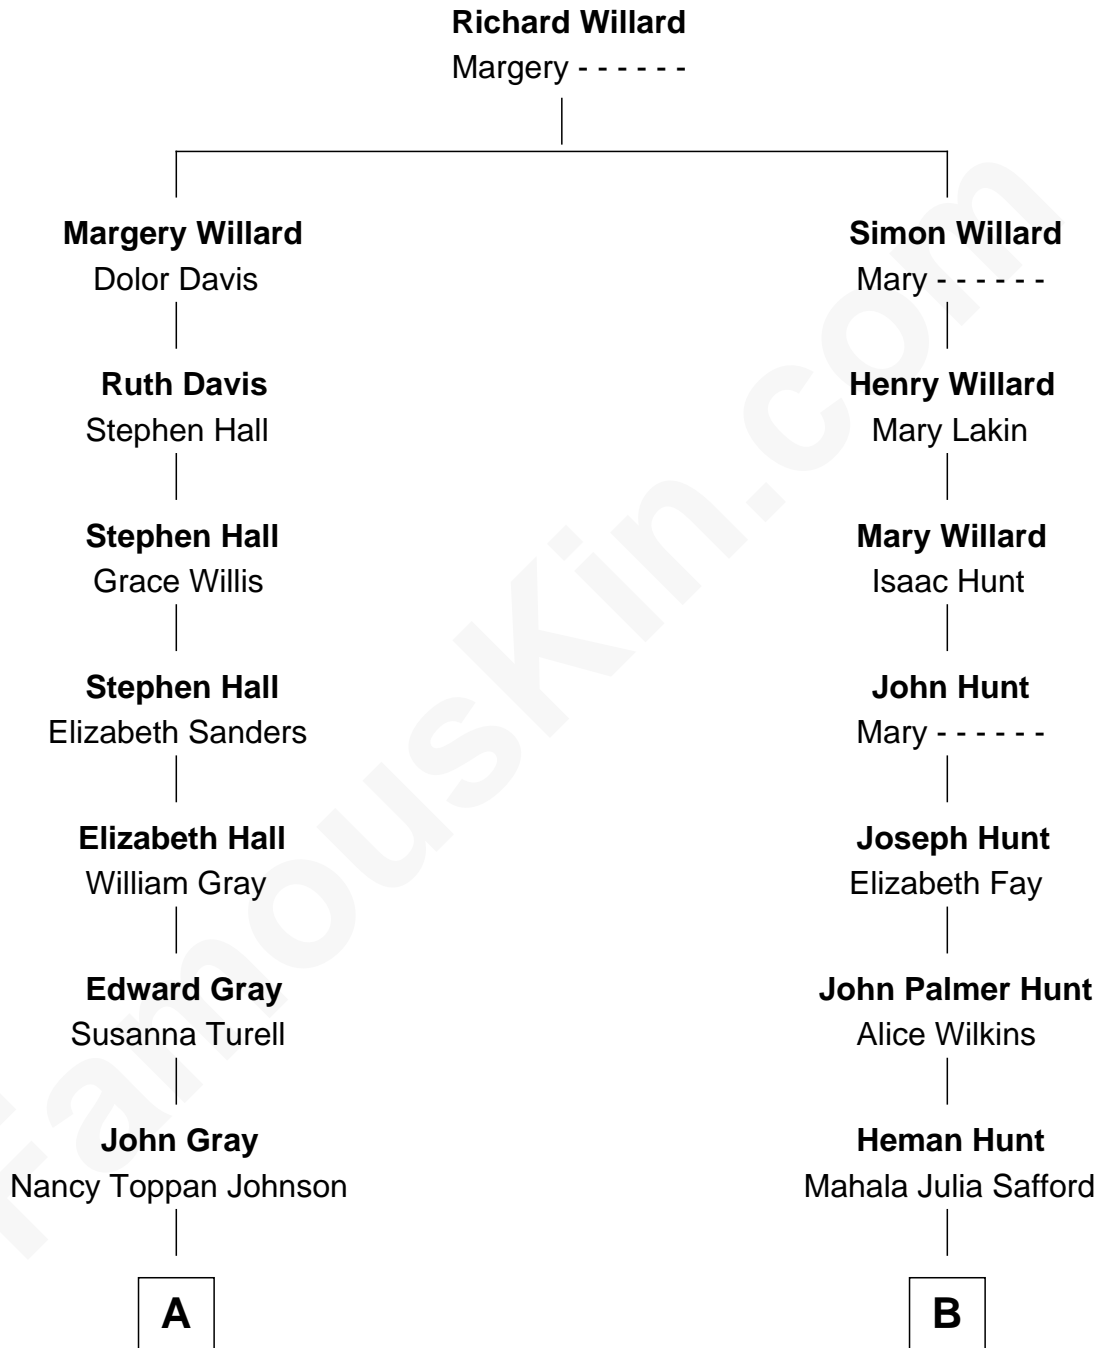

# FamousKin.com Relationship Chart of

**Charlie Baker**

*72nd Governor of Massachusetts*

**10th cousin 2 times removed of**

**Ava Michelle**

*Model and Actress*

**A**

**Fanny Gray**  
Henry Bailey Little

**Eleanor Johnson Little**  
Charles Duane Baker

**Charles Duane Baker**  
Alice Elizabeth Ghormley

**Charlie Baker**  
*72nd Governor of Massachusetts*

**B**

**John Jed Hunt**  
Anna F. Holyoke

**Flavilla May Hunt**  
Charles Thompson Gray

**Ruth Marion Gray**  
George William Cota

**Gregory Paul Cota**  
Debra Lynn Zaratzian

**Rick Gregory Cota**  
Jeanette Loretta Malinowski

**Ava Michelle**  
*Model and Actress*