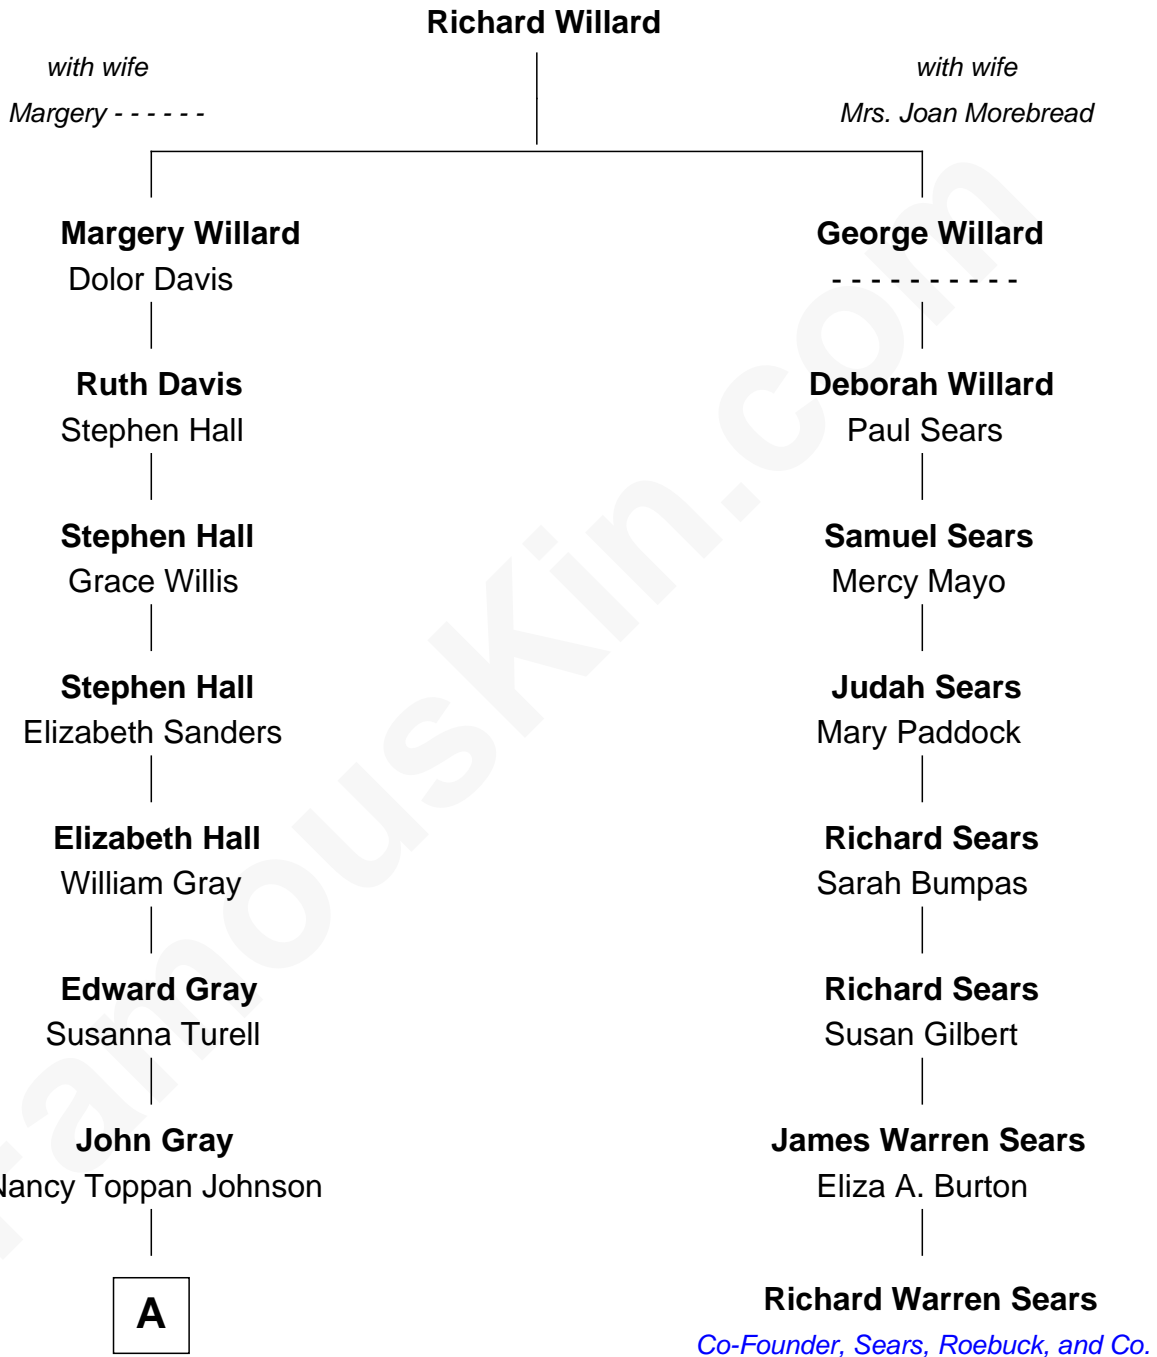

FamousKin.com

Relationship Chart of

Charlie Baker

72nd Governor of Massachusetts

7th cousin 3 times removed of

Richard Warren Sears

Co-Founder of Sears, Roebuck, & Co.

A

—
Fanny Gray

Henry Bailey Little

—
Eleanor Johnson Little

Charles Duane Baker

—
Charles Duane Baker

Alice Elizabeth Ghormley

—
Charlie Baker

72nd Governor of Massachusetts