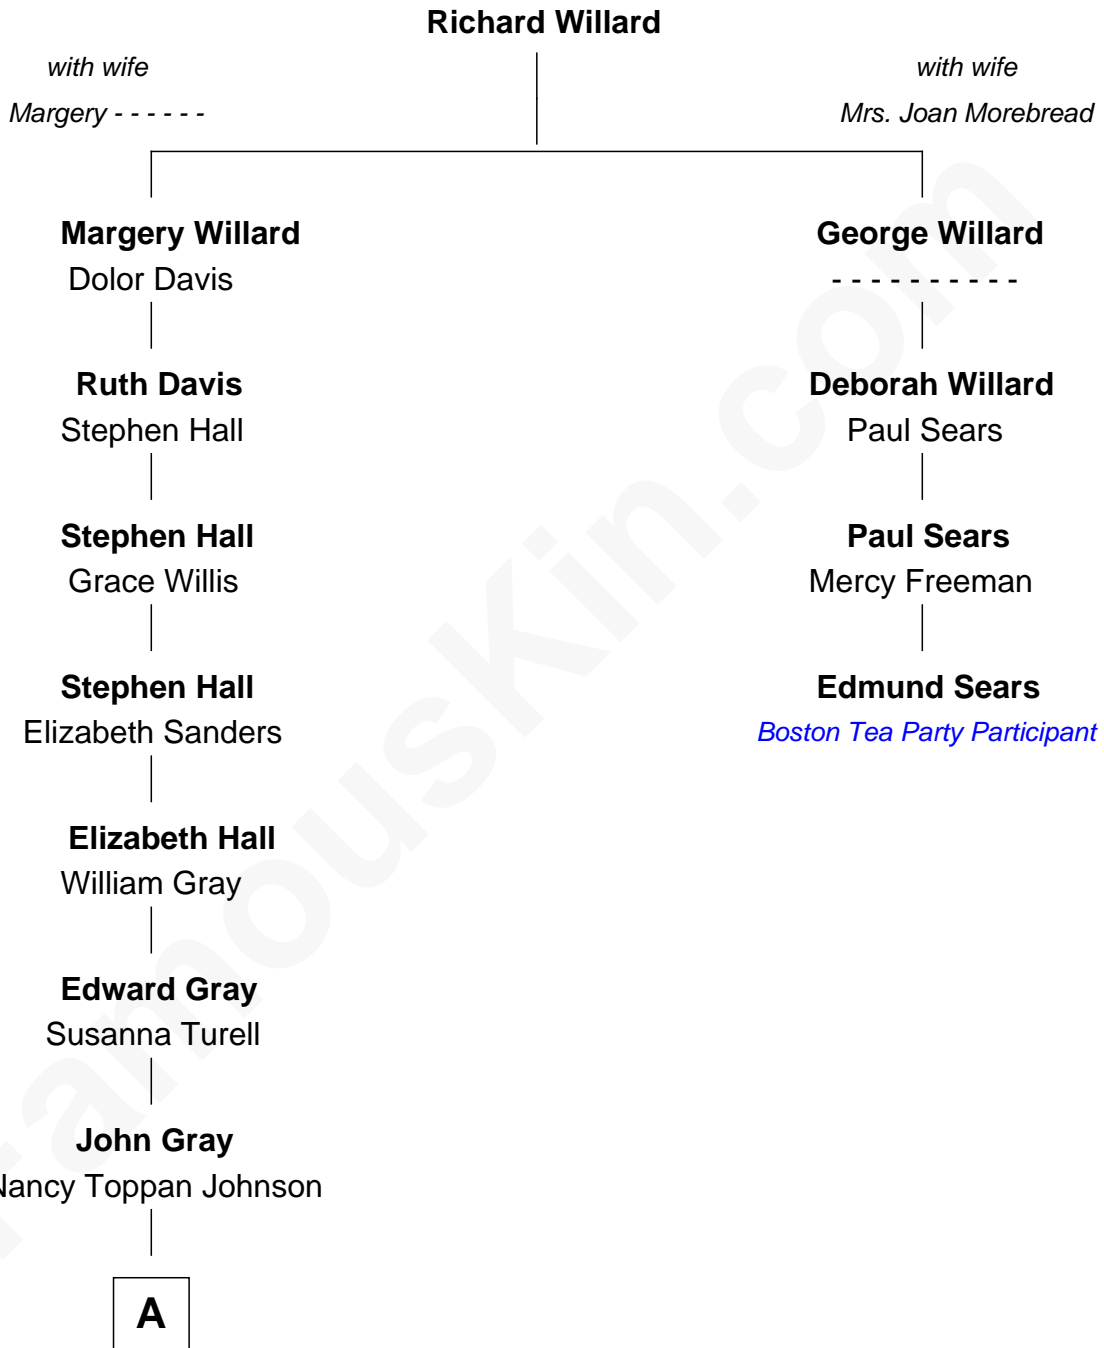

FamousKin.com Relationship Chart of

Charlie Baker

72nd Governor of Massachusetts

3rd cousin 7 times removed of

Edmund Sears

Boston Tea Party Participant

A

—
Fanny Gray

Henry Bailey Little

—
Eleanor Johnson Little

Charles Duane Baker

—
Charles Duane Baker

Alice Elizabeth Ghormley

—
Charlie Baker

72nd Governor of Massachusetts

FamousKin.com