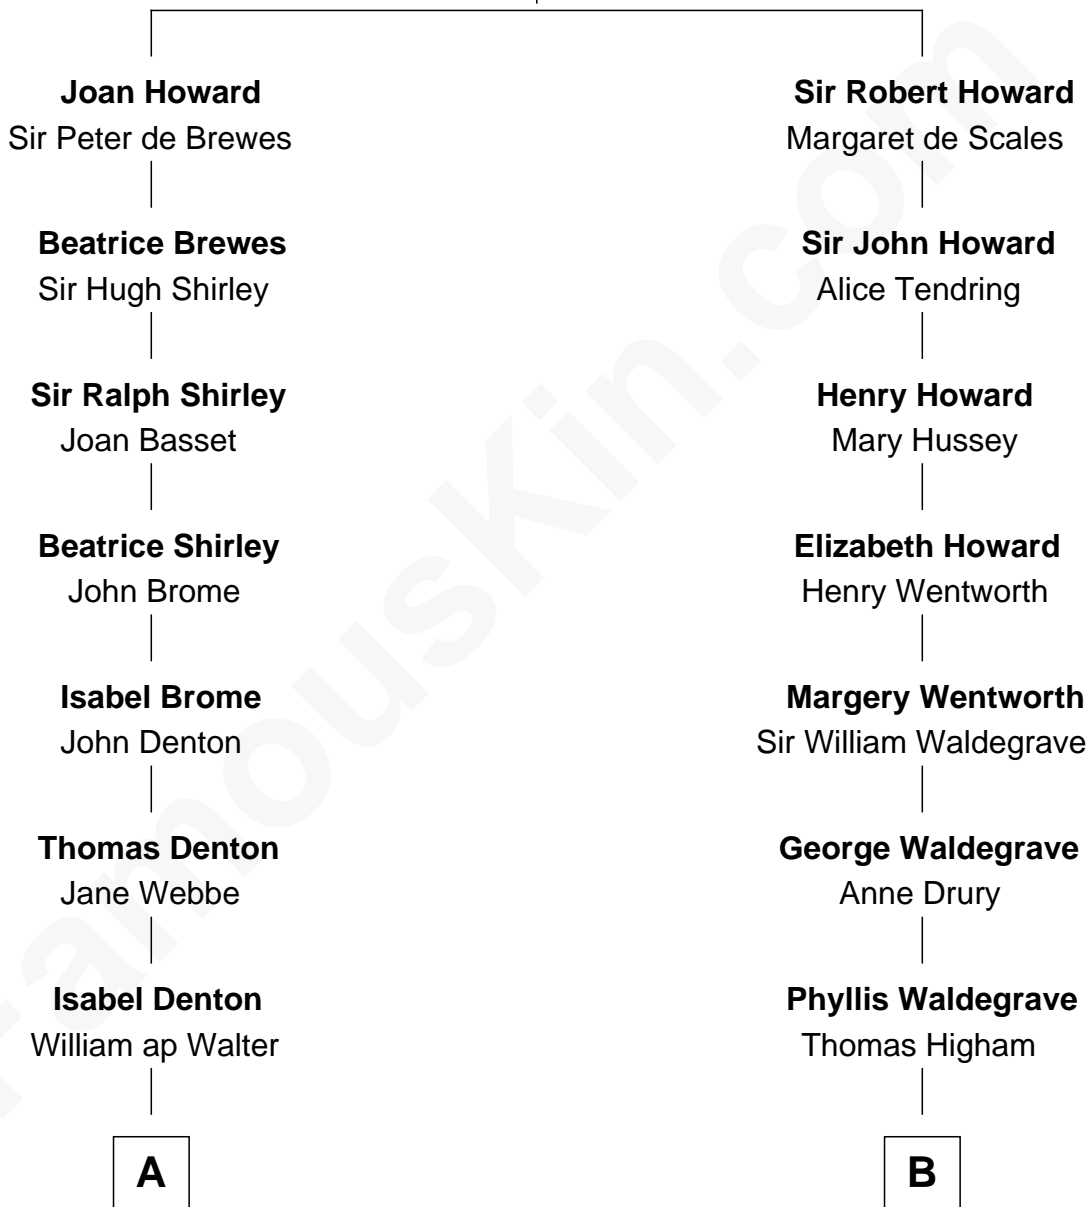

## Relationship Chart of

### Charlie Baker

72nd Governor of Massachusetts

19th cousin 2 times removed of

**Bob Moore**

Co-Founder, Bob's Red Mill

**Sir John Howard**

Alice de Bois

**C**

**Catherine A. Little**  
Edward Henry Little

**Henry Bailey Little**  
Fanny Gray

**Eleanor Johnson Little**  
Charles Duane Baker

**Charles Duane Baker**  
Alice Elizabeth Ghormley

**Charlie Baker**  
*72nd Governor of Massachusetts*