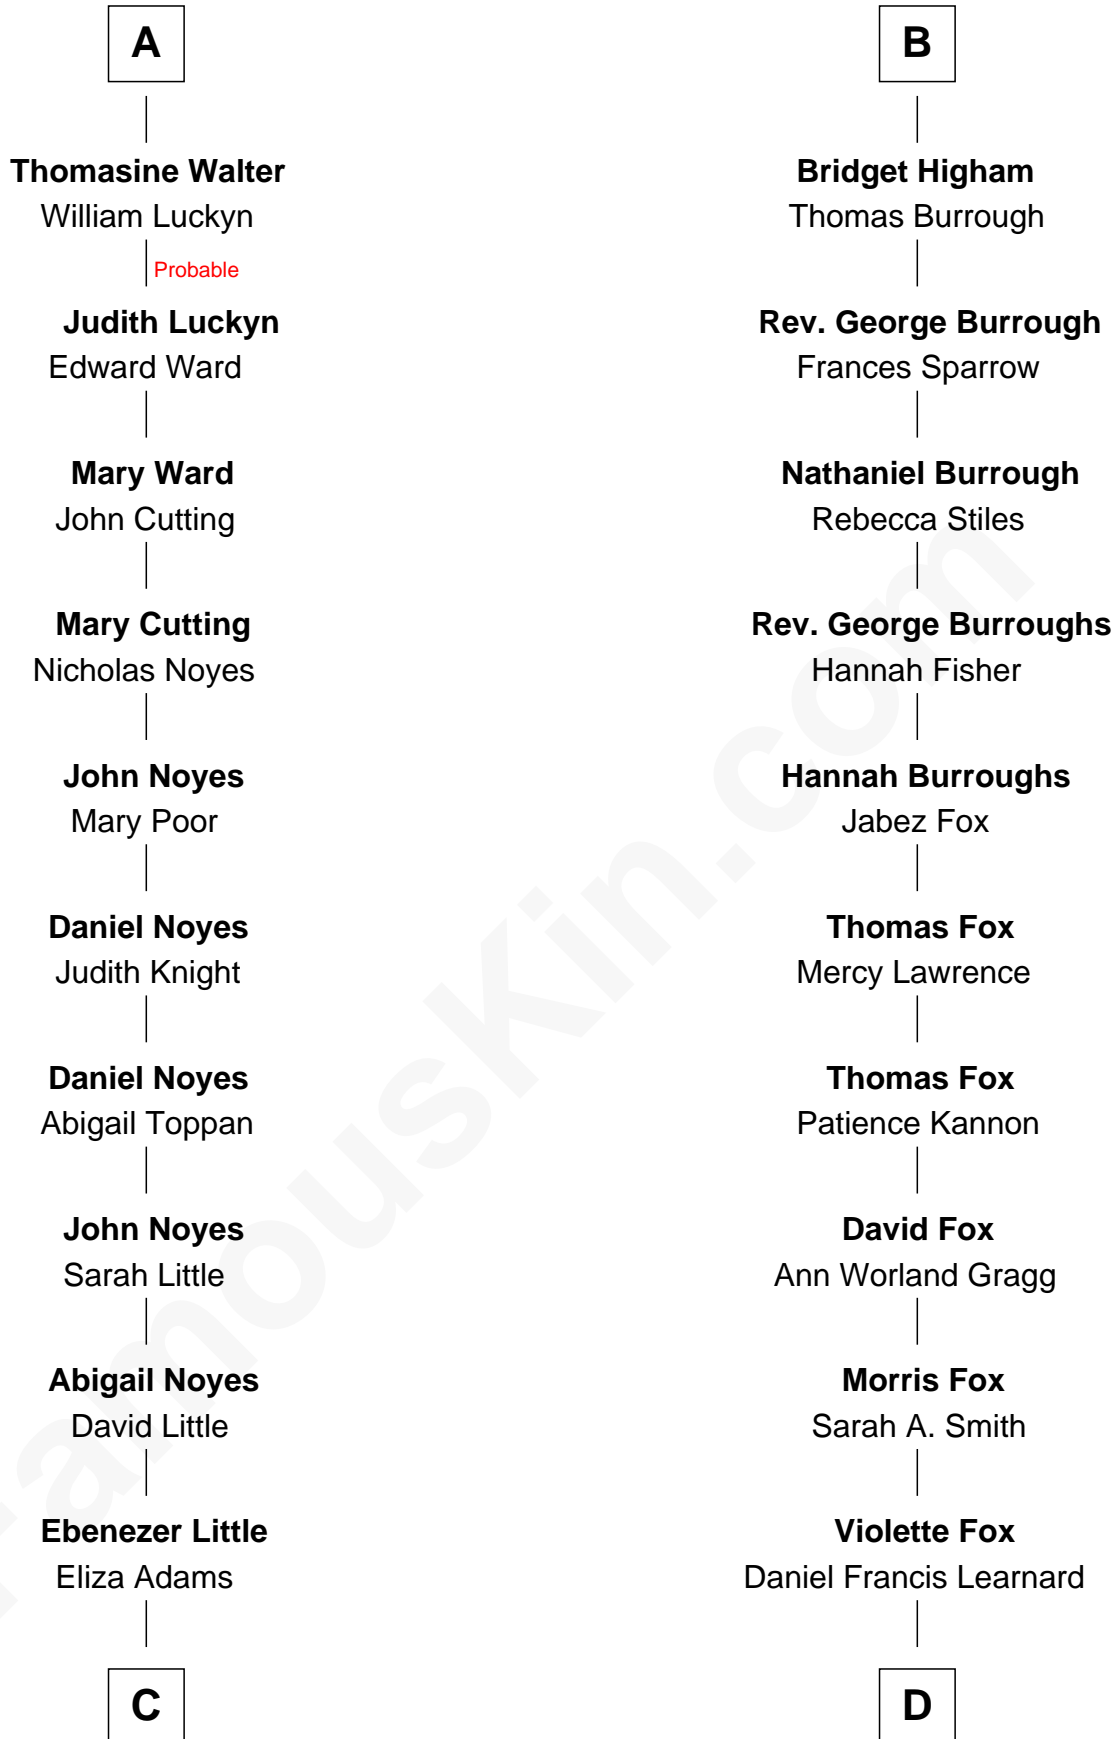

## Relationship Chart of

### Charlie Baker

72nd Governor of Massachusetts

19th cousin 2 times removed of

**Bob Moore**

Co-Founder, Bob's Red Mill

**Sir John Howard**

Alice de Bois

**C**

**Catherine A. Little**  
Edward Henry Little

**Henry Bailey Little**  
Fanny Gray

**Eleanor Johnson Little**  
Charles Duane Baker

**Charles Duane Baker**  
Alice Elizabeth Ghormley

**Charlie Baker**  
*72nd Governor of Massachusetts*

**D**

**Clinton Morris Learnard**  
Gertrude Maud Yost

**Doris Dell Learnard**  
Kenneth Earl Moore

**Bob Moore**  
*Co-Founder, Bob's Red Mill*

FamousKin.com