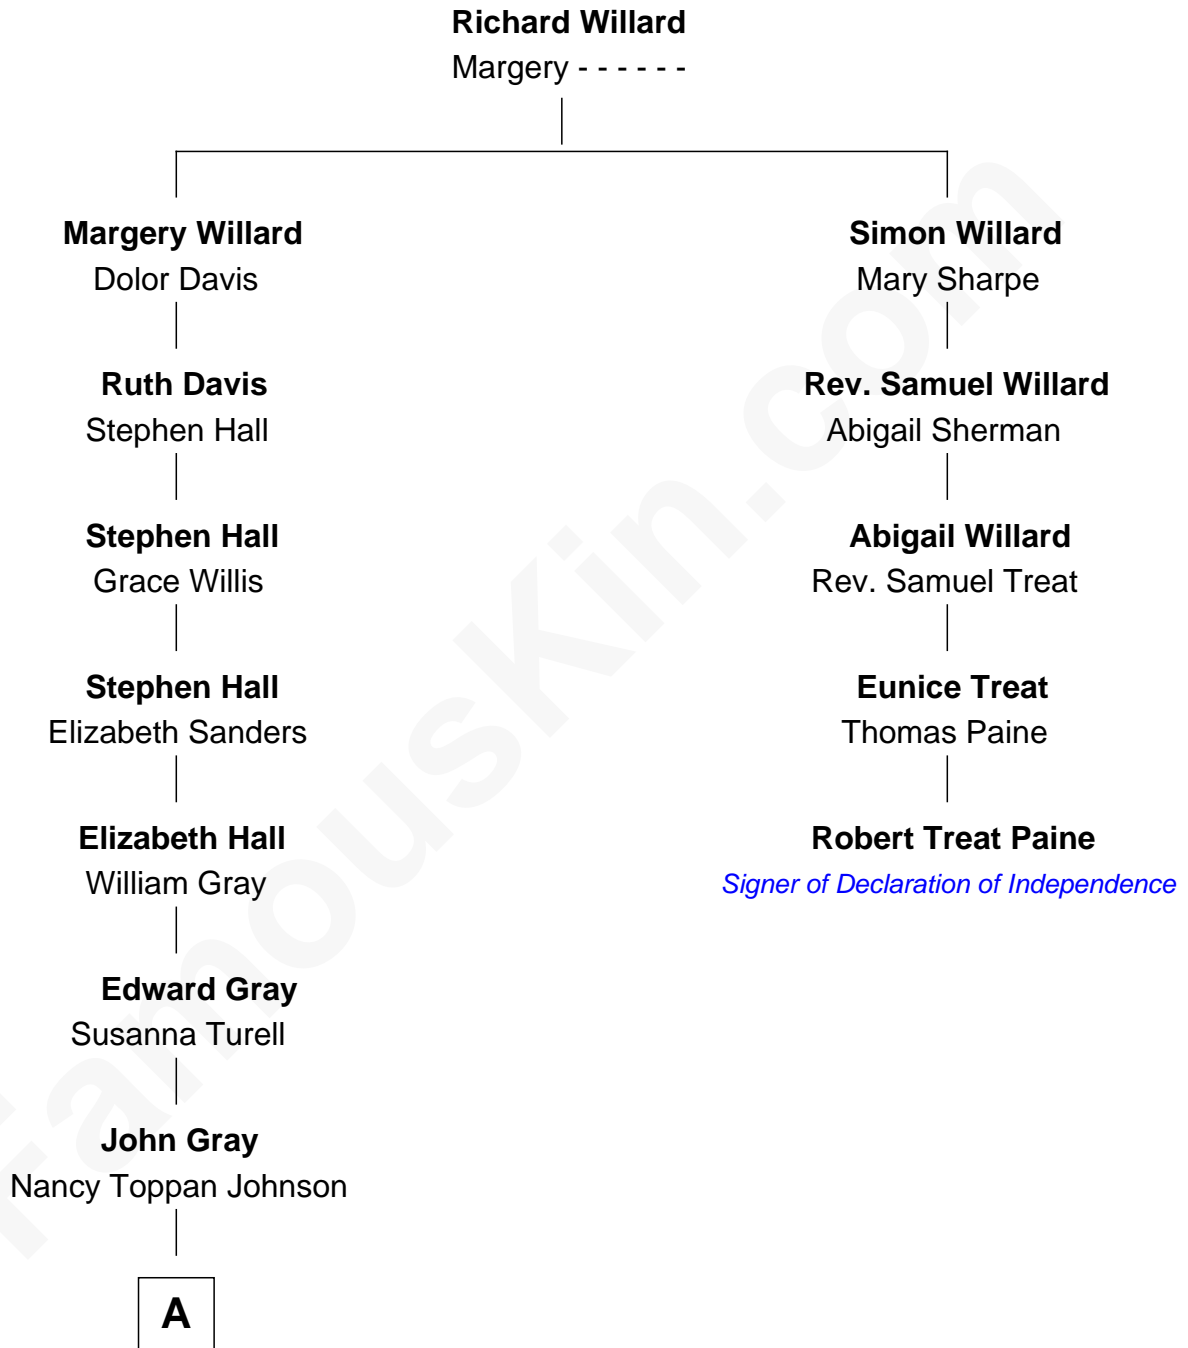

FamousKin.com

Relationship Chart of

Charlie Baker

72nd Governor of Massachusetts

4th cousin 6 times removed of

Robert Treat Paine

Signer of the Declaration of Independence

A

—
Fanny Gray

Henry Bailey Little

—
Eleanor Johnson Little

Charles Duane Baker

—
Charles Duane Baker

Alice Elizabeth Ghormley

—
Charlie Baker

72nd Governor of Massachusetts