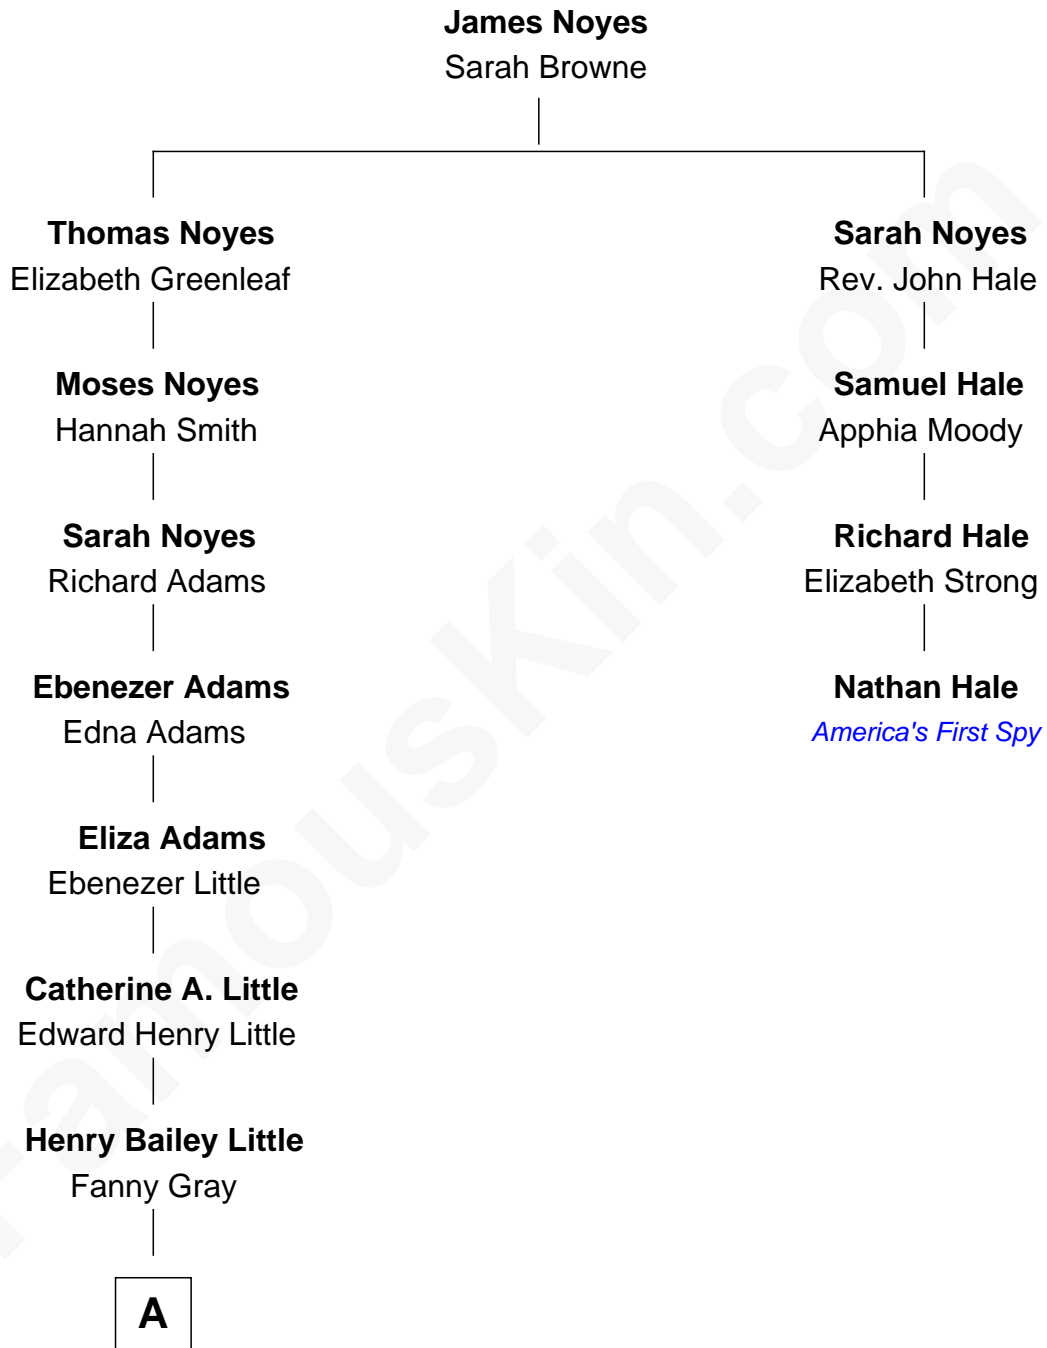

# FamousKin.com Relationship Chart of

**Charlie Baker**

*72nd Governor of Massachusetts*

**3rd cousin 6 times removed of**

**Nathan Hale**

*America's First Spy*

**A**

—  
**Eleanor Johnson Little**

Charles Duane Baker

—  
**Charles Duane Baker**  
Alice Elizabeth Ghormley

—  
**Charlie Baker**  
*72nd Governor of Massachusetts*

FamousKin.com